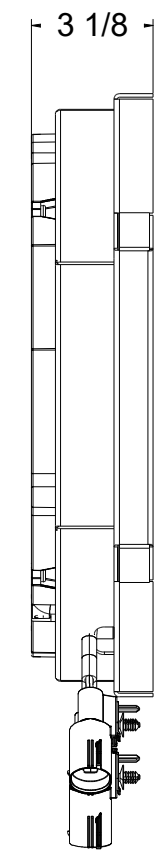

Shroud & Fan P/N	Fan Type	Dimension "X"	Fan P/N
1-282-002BL	300W Brushless	3.5"	7-
1-282-002BL	500W Brushless		7-
1-282-002BL	N/A	N/A	7-

Wizard
cooling
Custom Aluminum Radiators
www.wizardcooling.com

Contact Us:
716-655-6760

Part Number
1-282-Fan Package