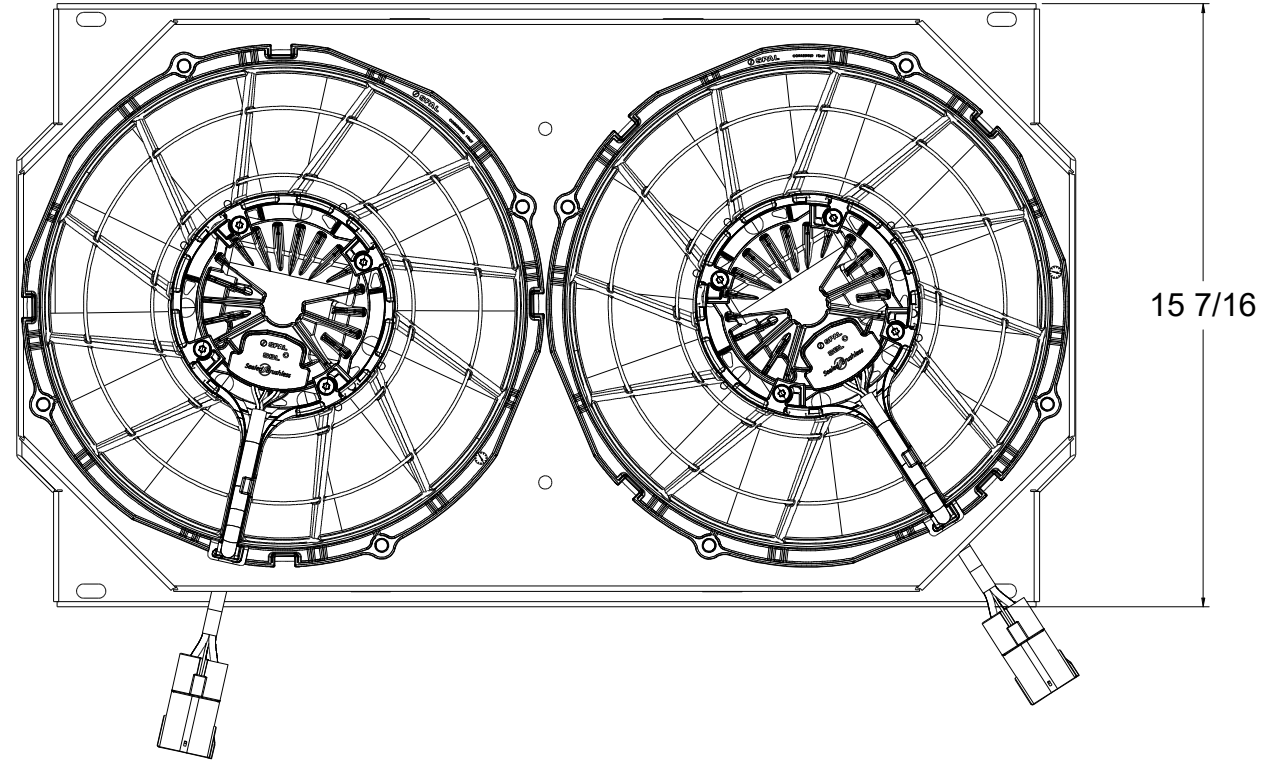

Shroud & Fan P/N	Fan Type	Dimension "X"	Fan P/N
1-282-002BL	300W Brushless	3.5"	7-
1-282-002BL	500W Brushless		7-
1-282-002BL	N/A	N/A	7-

Wizard
cooling
Custom Aluminum Radiators
www.wizardcooling.com

Contact Us:
716-655-6760

Part Number
1-282-Fan Package