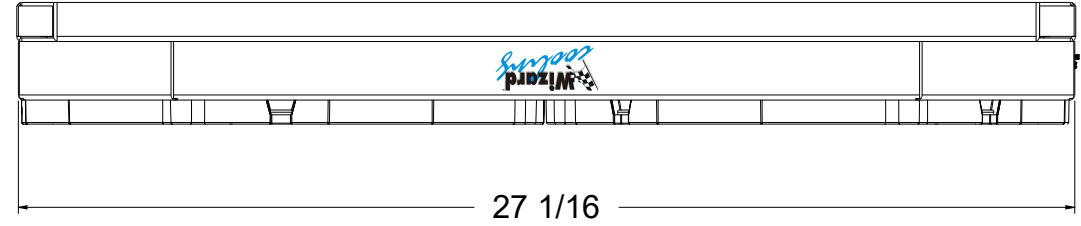

Shroud & Fan P/N	Fan Type	Dimension "X"	Fan P/N
1-282-002BL	300W Brushless	3.5"	7-
1-282-002BL	500W Brushless		7-
1-282-002BL	N/A	N/A	7-

Wizard
cooling
Custom Aluminum Radiators
www.wizardcooling.com

Contact Us:
716-655-6760