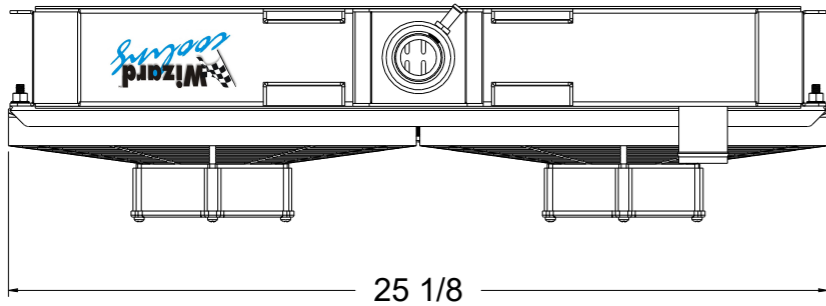

8 7 6 5 4 3 2 1

D

D

SKU #	Fan Type	Fan Part #	Dimension "X"
1-289-003LP	Low Profile	7-30100375	2"
1-289-003MD	Medium Duty	7-30101504	2.5"
1-289-003HP	High Performance	7-30102029	3.5"

C

C

B

B