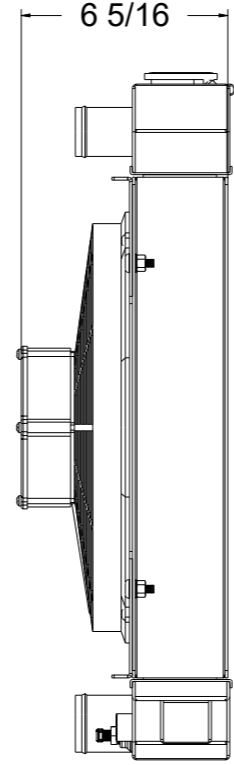

8 7 6 5 4 3 2 1

D

D

SKU #	Fan Type	Fan Part #	Dimension "X"
1-289-003LP	Low Profile	7-30100375	2"
1-289-003MD	Medium Duty	7-30101504	2.5"
1-289-003HP	High Performance	7-30102029	3.5"

C

C

B

B

A

A

8 7 6 5 4 3 2 1

www.wizardcooling.com

Contact Us:  
716-655-6760

Part Number  
**1-289-Fan Package**