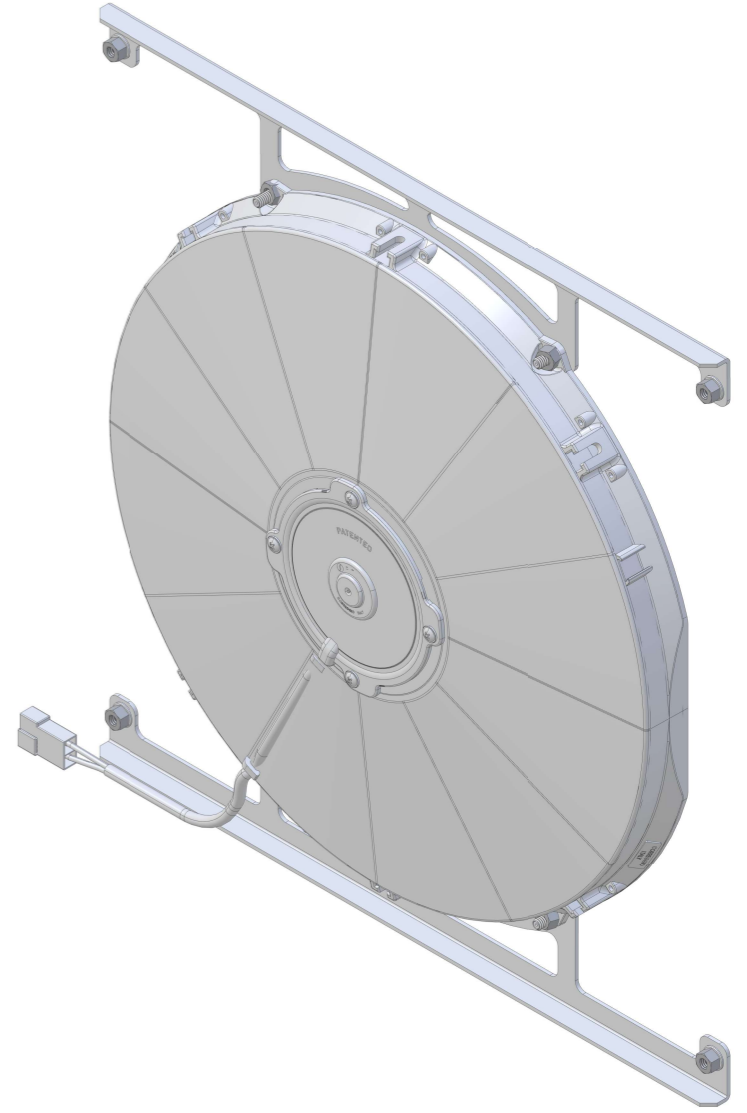

8 7 6 5 4 3 2 1

D

D

SKU #	Fan Type	Fan Part #	Dimension "X"
1-1010-001LP	Low Profile	7-30100400	2"
1-1010-001MD	Medium Duty	7-30101516	2.5"
1-1010-001HP	High Performance	7-30102120	3.5"

C

C

B

B