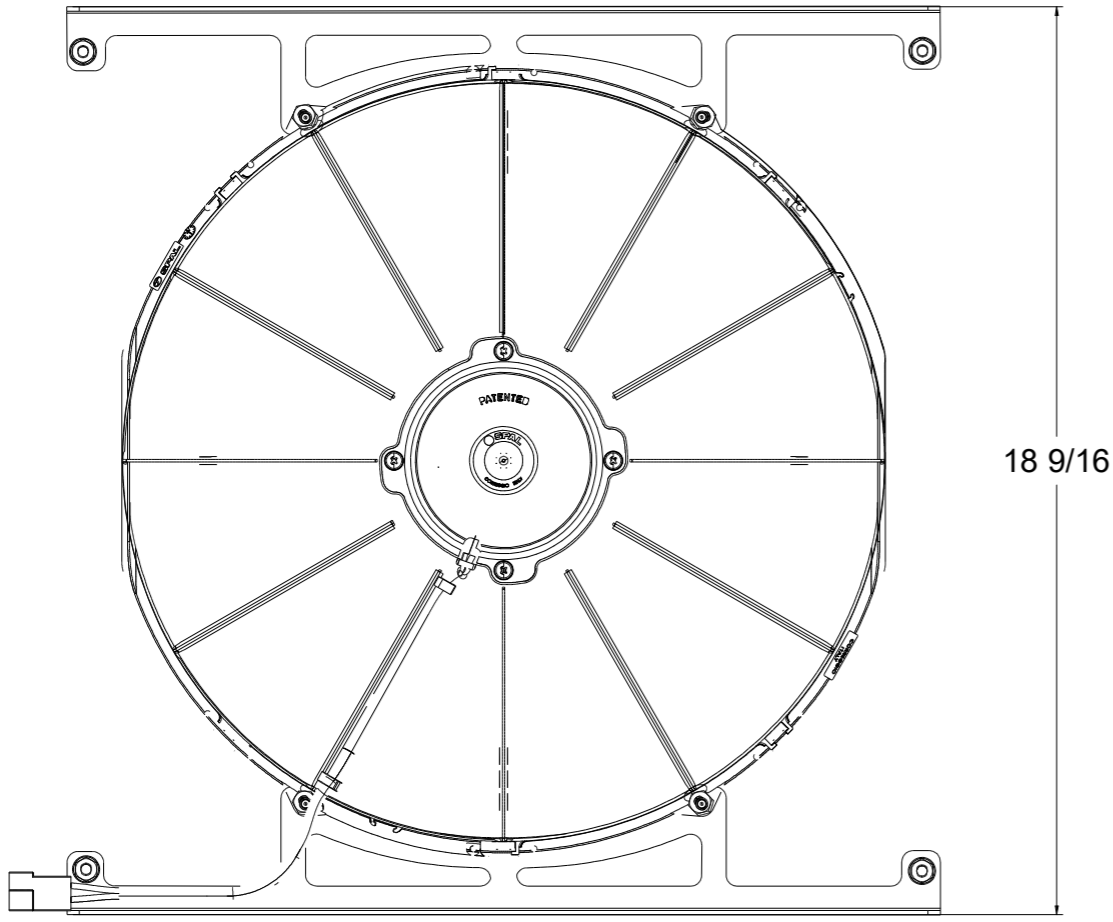

8 7 6 5 4 3 2 1

D

D

SKU #	Fan Type	Fan Part #	Dimension "X"
1-1010-001LP	Low Profile	7-30100400	2"
1-1010-001MD	Medium Duty	7-30101516	2.5"
1-1010-001HP	High Performance	7-30102120	3.5"

C

C

B

B