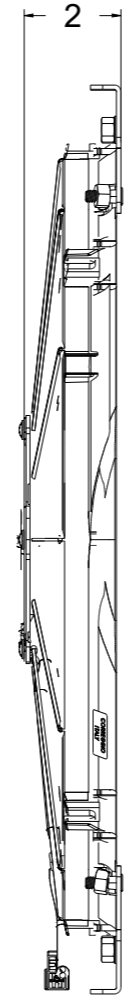

8 7 6 5 4 3 2 1

D

D

SKU #	Fan Type	Fan Part #	Dimension "X"
1-1010-001LP	Low Profile	7-30100400	2"
1-1010-001MD	Medium Duty	7-30101516	2.5"
1-1010-001HP	High Performance	7-30102120	3.5"

C

C

B

B