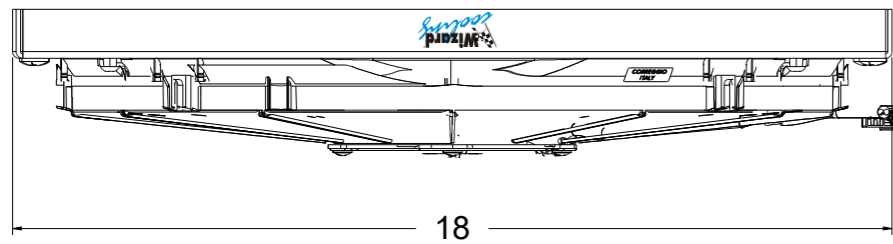

8 7 6 5 4 3 2 1

D

SKU #	Fan Type	Fan Part #	Dimension "X"
1-1010-008LP	Low Profile	7-30100400	3"
1-1010-008MD	Medium Duty	7-30101516	3.5"
1-1010-008HP	High Performance	7-30102120	4.5"

D

C

C

B

B