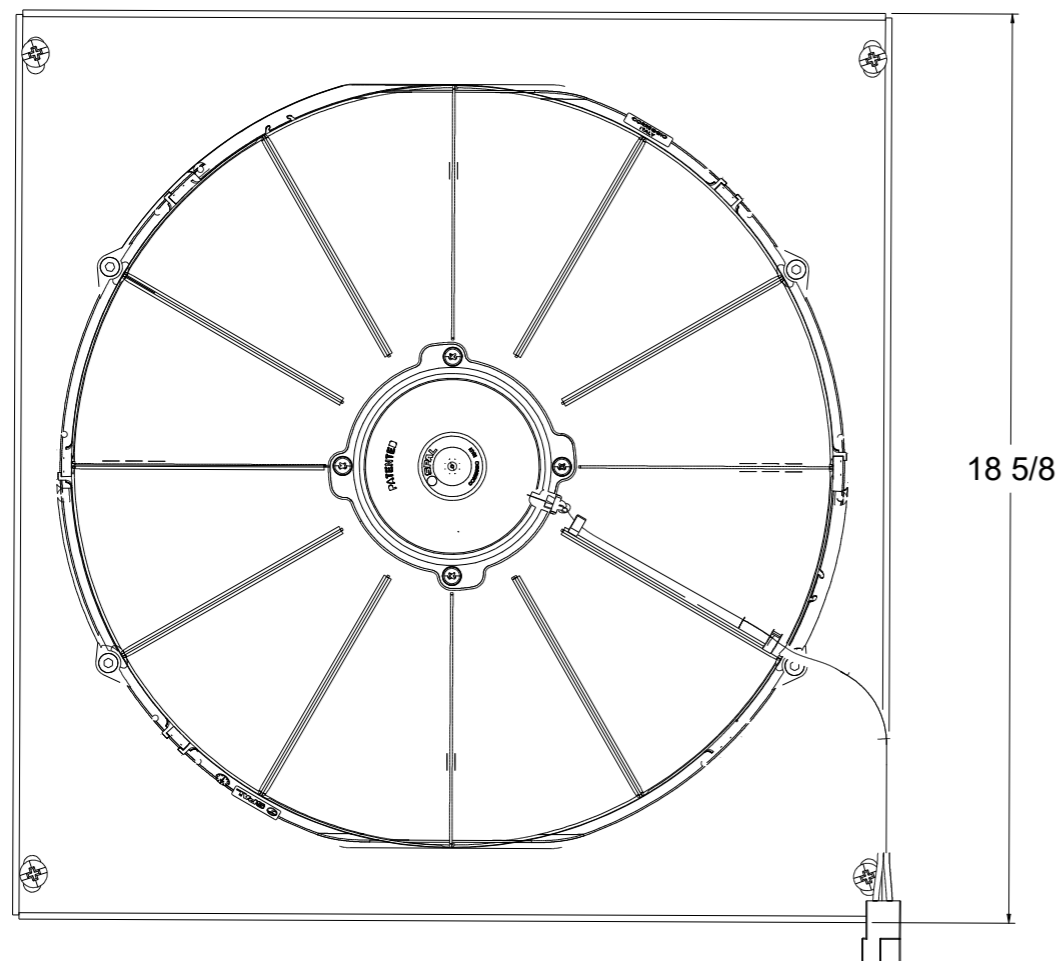

8 7 6 5 4 3 2 1

D

SKU #	Fan Type	Fan Part #	Dimension "X"
1-1010-008LP	Low Profile	7-30100400	3"
1-1010-008MD	Medium Duty	7-30101516	3.5"
1-1010-008HP	High Performance	7-30102120	4.5"

D

C

C

B

B