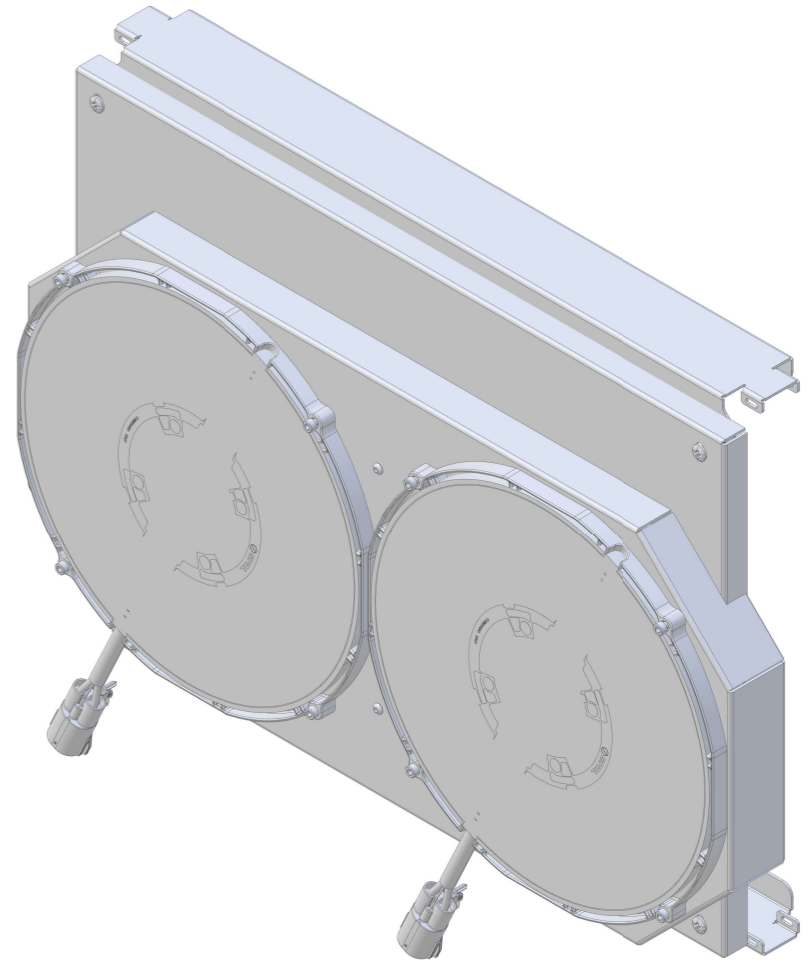

www.wizardcooling.com

Contact Us:
716-655-6760

Part Number
1-716BL-Fan Package

8 7 6 5 4 3 2 1