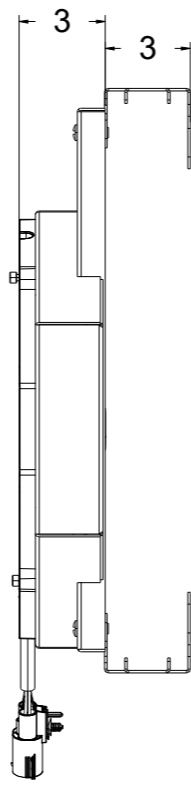

8 7 6 5 4 3 2 1

D

D

Shroud & Fan P/N	Fan Type	Dimension "X"	Fan P/N
1-716-002BL	300W Brushless	3.5"	7-
1-716-002BL	500W Brushless		7-
1-716-002BL	N/A	N/A	7-

C

C

B

B

B

B

A

A

www.wizardcooling.com

Contact Us:
716-655-6760

Part Number
1-716BL-Fan Package

8 7 6 5 4 3 2 1