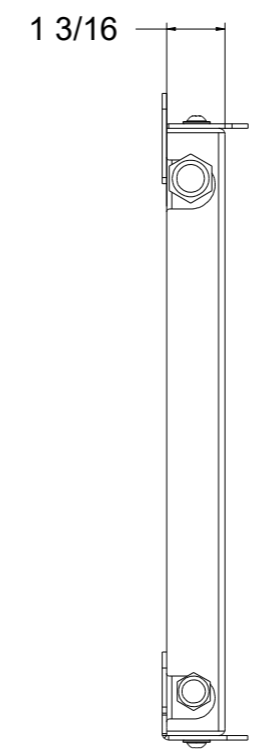

SKU #	Fan Type	Pusher Fan Part #	Dimension "X"
1-1673-000LP	Low Profile	7-301	2"
1-1673-000MD	Medium Duty	7-301	2.5"
1-1673-000HP	High Performance	7-301	3.5"

Wizard
cooling
 Custom Aluminum Radiators
www.wizardcooling.com