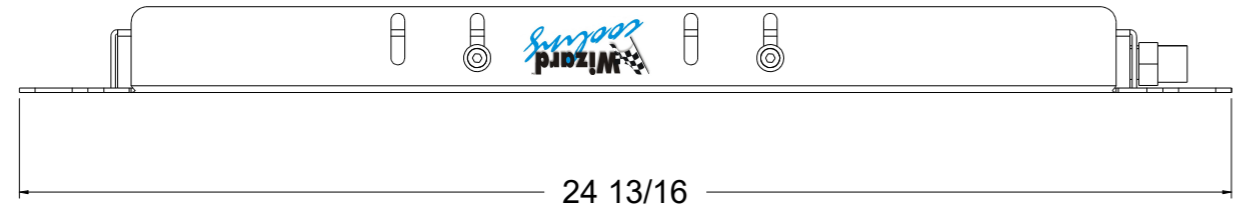

SKU #	Fan Type	Pusher Fan Part #	Dimension "X"
1-1673-000LP	Low Profile	7-301	2"
1-1673-000MD	Medium Duty	7-301	2.5"
1-1673-000HP	High Performance	7-301	3.5"

Wizard
cooling
 Custom Aluminum Radiators
www.wizardcooling.com