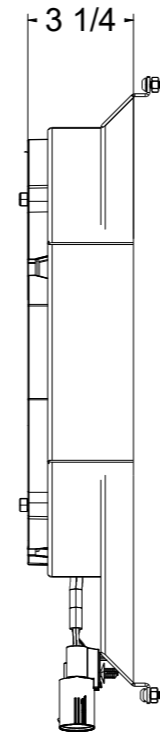

8 7 6 5 4 3 2 1

D

D

Shroud & Fan P/N	Fan Type	Dimension "X"	Fan P/N
1-381-002BL	300W Brushless	3.5"	7-
1-381-002BL	500W Brushless		7-
1-381-002BL	N/A	N/A	7-

C

C

B

B

19 1/4

3 1/4

A

A

 Custom Aluminum Radiators
www.wizardcooling.com

Contact Us:
 716-655-6760

Part Number
1-381BL-Fan Package

8 7 6 5 4 3 2 1