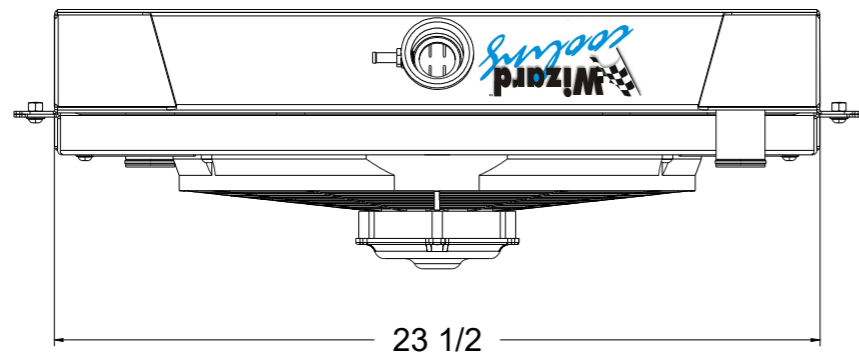

8 7 6 5 4 3 2 1

D

D

SKU #	Fan Type	Fan Part #	Dimension "X"
1-514-008LP	Low Profile	7-30100400	3"
1-514-008MD	Medium Duty	7-30101516	3.5"
1-514-008HP	High Performance	7-30102120	4.5"

C

C

B

B