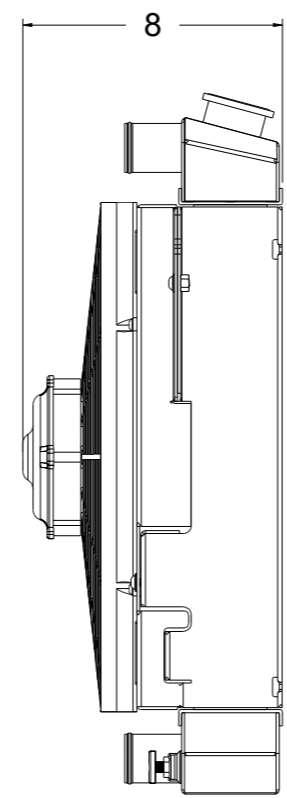

8 7 6 5 4 3 2 1

D

D

SKU #	Fan Type	Fan Part #	Dimension "X"
1-514-008LP	Low Profile	7-30100400	3"
1-514-008MD	Medium Duty	7-30101516	3.5"
1-514-008HP	High Performance	7-30102120	4.5"

C

C

B

B

A

A

8 7 6 5 4 3 2 1

www.wizardcooling.com

Contact Us:  
716-655-6760

Part Number  
**1-514-Fan Package**