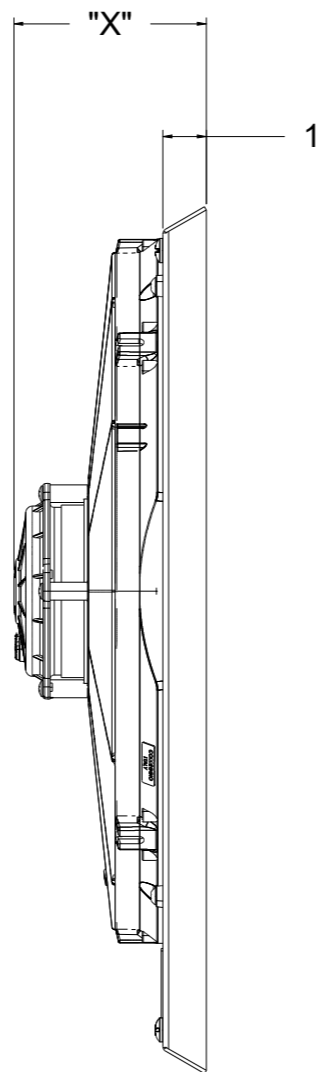

Brush Style Fan Package Sku#	Fan Profile	CFM Rating	Dimension "X"
1-99002-008LP	Low	1298	3"
1-99002-008MD	Medium	1604	3.5"
1-99002-008HP	High	1918	4.5"

21 11/16

19 15/16

"X"

1

**Wizard**  
*cooling*  
Custom Aluminum Radiators  
[www.wizardcooling.com](http://www.wizardcooling.com)

Contact Us:  
716-655-6760

Part Number  
**1-99002-008**  
(Shroud)