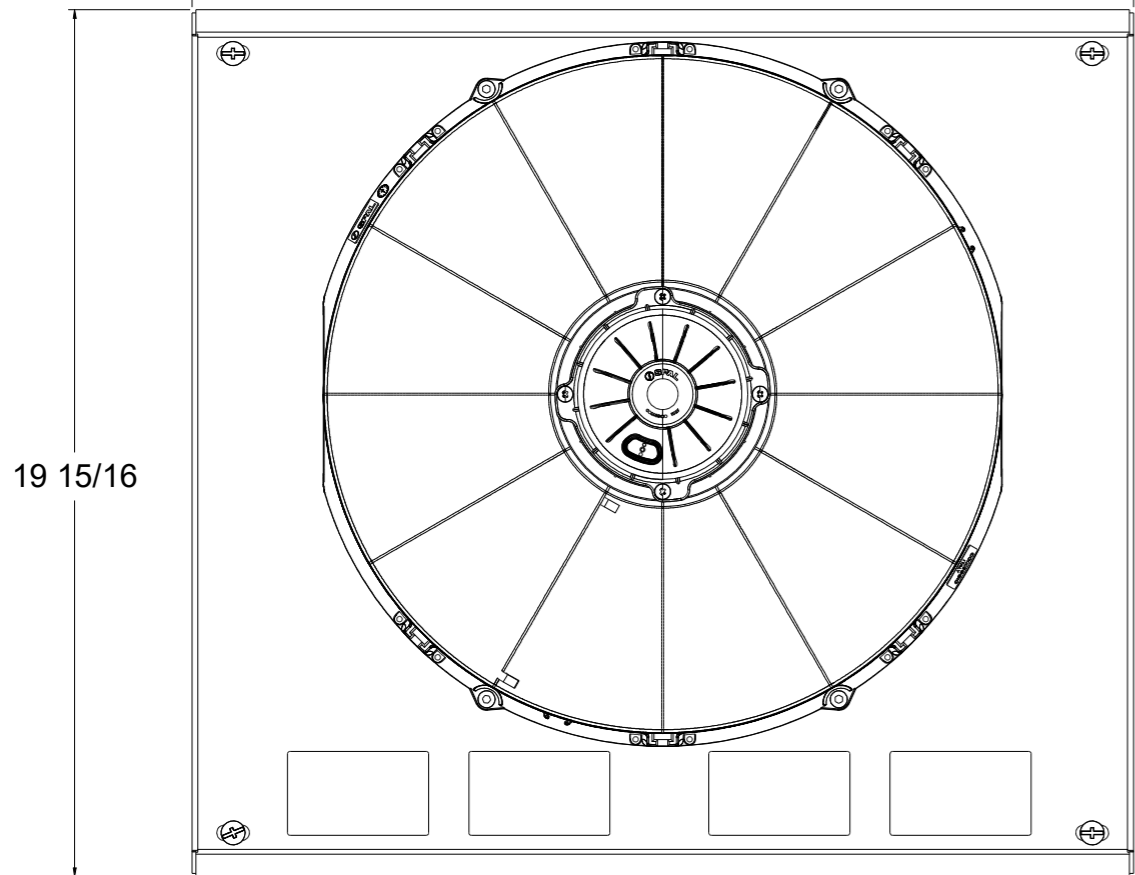

Brush Style Fan Package Sku#	Fan Profile	CFM Rating	Dimension "X"
1-99002-008LP	Low	1298	3"
1-99002-008MD	Medium	1604	3.5"
1-99002-008HP	High	1918	4.5"

21 11/16

19 15/16

"X"

1

**Wizard**  
*cooling*  
Custom Aluminum Radiators  
[www.wizardcooling.com](http://www.wizardcooling.com)

Contact Us:  
716-655-6760

Part Number  
**1-99002-008**  
(Shroud)