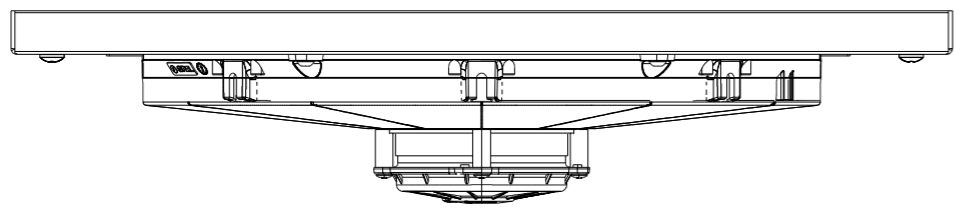

Brush Style Fan Package Sku#	Fan Profile	CFM Rating	Dimension "X"
1-99002-008LP	Low	1298	3"
1-99002-008MD	Medium	1604	3.5"
1-99002-008HP	High	1918	4.5"

21 11/16

19 15/16

"X"

1

**Wizard**  
*cooling*  
Custom Aluminum Radiators  
[www.wizardcooling.com](http://www.wizardcooling.com)