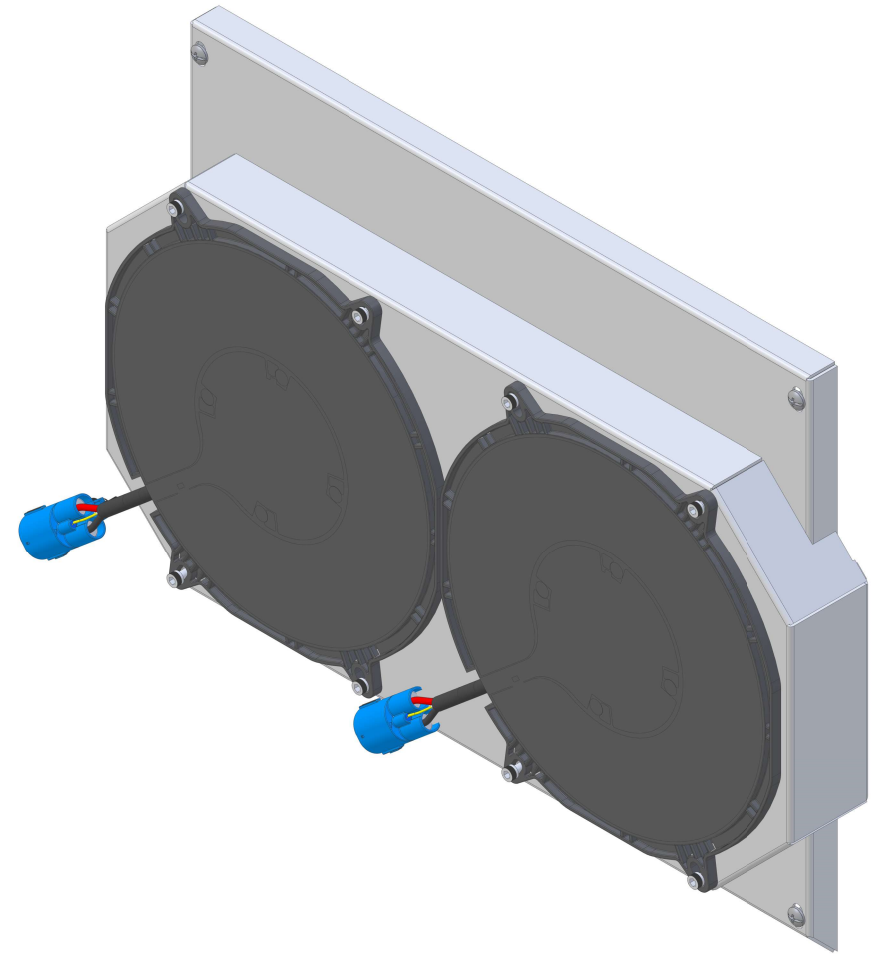

Shroud & Fan P/N	Fan Type	Dimension "X"	Fan P/N
1-383-002BL	300W Brushless	3.5"	7-
1-383-002BL	500W Brushless		7-
1-383-002BL	N/A	N/A	7-

Wizard
cooling
 Custom Aluminum Radiators
www.wizardcooling.com

Contact Us:
716-655-6760

Part Number
1-383BL-Fan Package