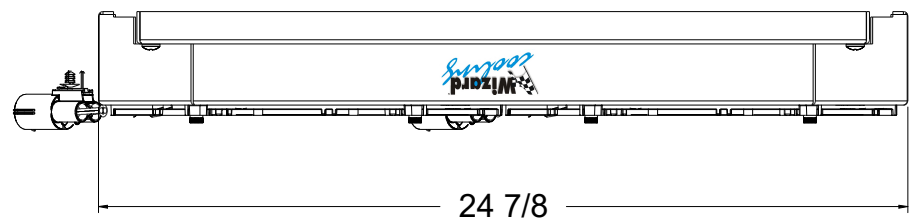

Shroud & Fan P/N	Fan Type	Dimension "X"	Fan P/N
1-383-002BL	300W Brushless	3.5"	7-
1-383-002BL	500W Brushless		7-
1-383-002BL	N/A	N/A	7-

Wizard
cooling
 Custom Aluminum Radiators
www.wizardcooling.com

Contact Us:
716-655-6760

Part Number
1-383BL-Fan Package