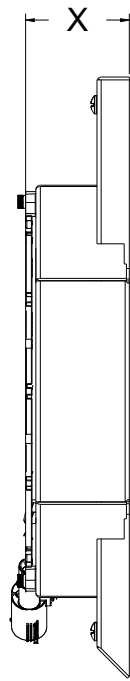

Shroud & Fan P/N	Fan Type	Dimension "X"	Fan P/N
1-383-002BL	300W Brushless	3.5"	7-
1-383-002BL	500W Brushless		7-
1-383-002BL	N/A	N/A	7-

Wizard
cooling
 Custom Aluminum Radiators
www.wizardcooling.com

Contact Us:
716-655-6760

Part Number
1-383BL-Fan Package