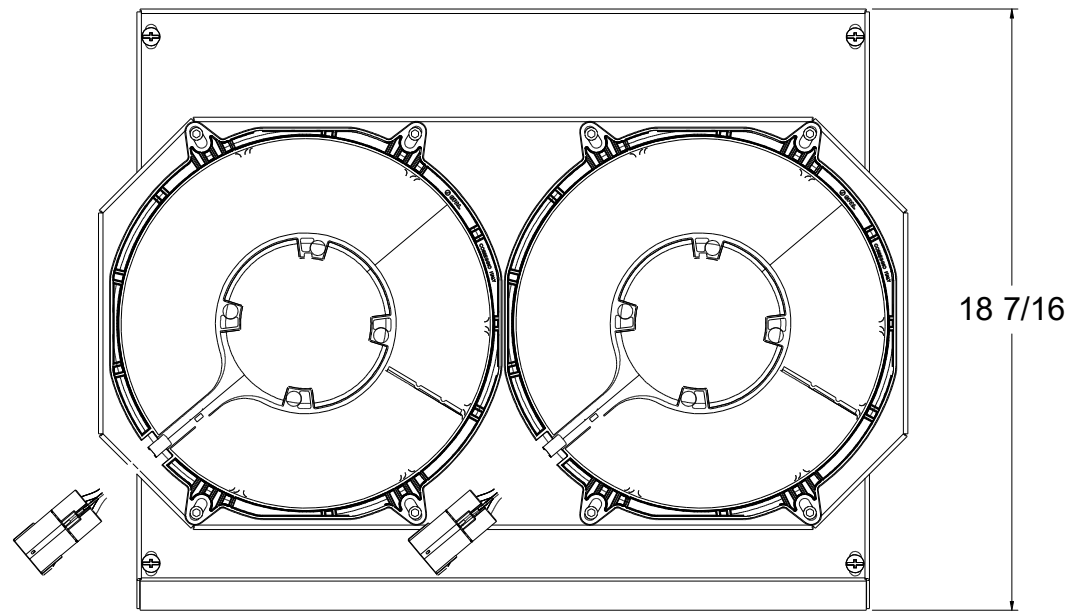

Shroud & Fan P/N	Fan Type	Dimension "X"	Fan P/N
1-383-002BL	300W Brushless	3.5"	7-
1-383-002BL	500W Brushless		7-
1-383-002BL	N/A	N/A	7-

Wizard
cooling
 Custom Aluminum Radiators
www.wizardcooling.com

Contact Us:
716-655-6760

Part Number
1-383BL-Fan Package