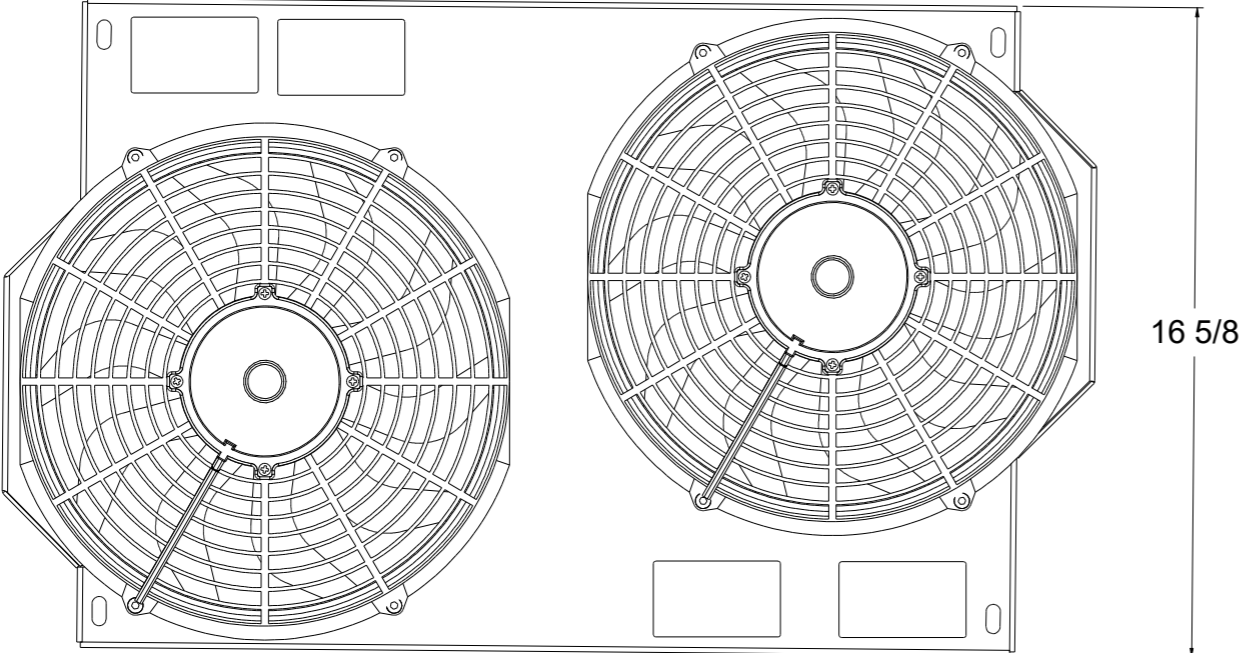

SKU #	Fan Type	Fan Part #	Dimension "X"
1-2365-002LP	Low Profile		3"
1-2365-002MD	Medium Duty		3.5"
1-2365-002HP	High Performance		4.5"

Wizard[™]
cooling
 Custom Aluminum Radiators
www.wizardcooling.com