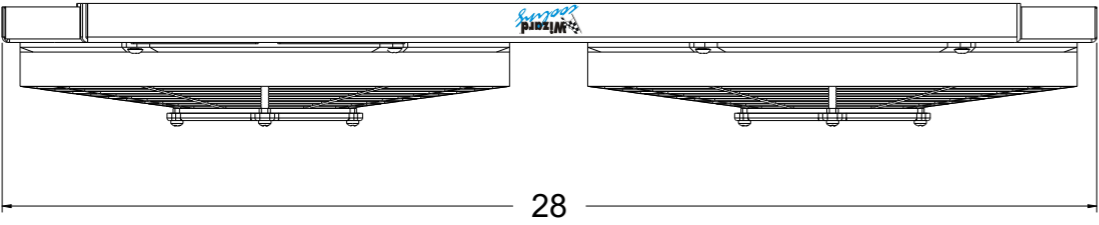

SKU #	Fan Type	Fan Part #	Dimension "X"
1-2365-002LP	Low Profile		3"
1-2365-002MD	Medium Duty		3.5"
1-2365-002HP	High Performance		4.5"

Wizard[™]
cooling
 Custom Aluminum Radiators
www.wizardcooling.com