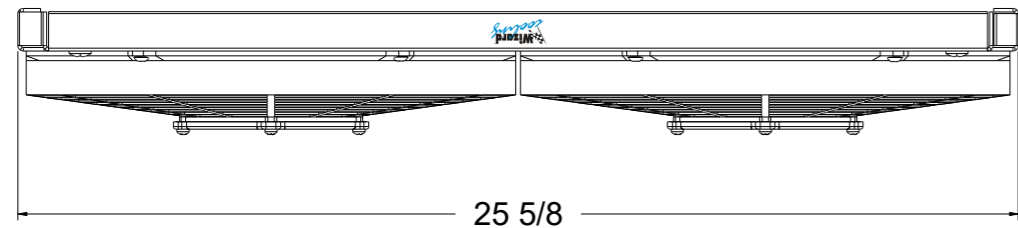

SKU #	Fan Type	Fan Part #	Dimension "X"
1-98506-002LP	Low Profile		3"
1-98506-002MD	Medium Duty		3.5"
1-98506-002HP	High Performance		4.5"

Wizard
cooling
Custom Aluminum Radiators
www.wizardcooling.com