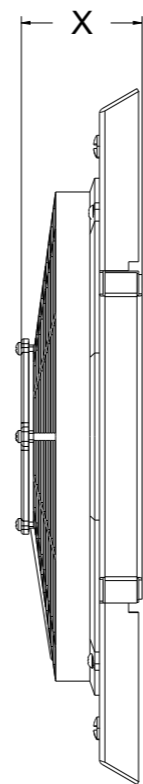

SKU #	Fan Type	Fan Part #	Dimension "X"
1-98506-002LP	Low Profile		3"
1-98506-002MD	Medium Duty		3.5"
1-98506-002HP	High Performance		4.5"

Wizard
cooling
Custom Aluminum Radiators
www.wizardcooling.com

Contact Us:
716-655-6760

Part Number
1-98506-002