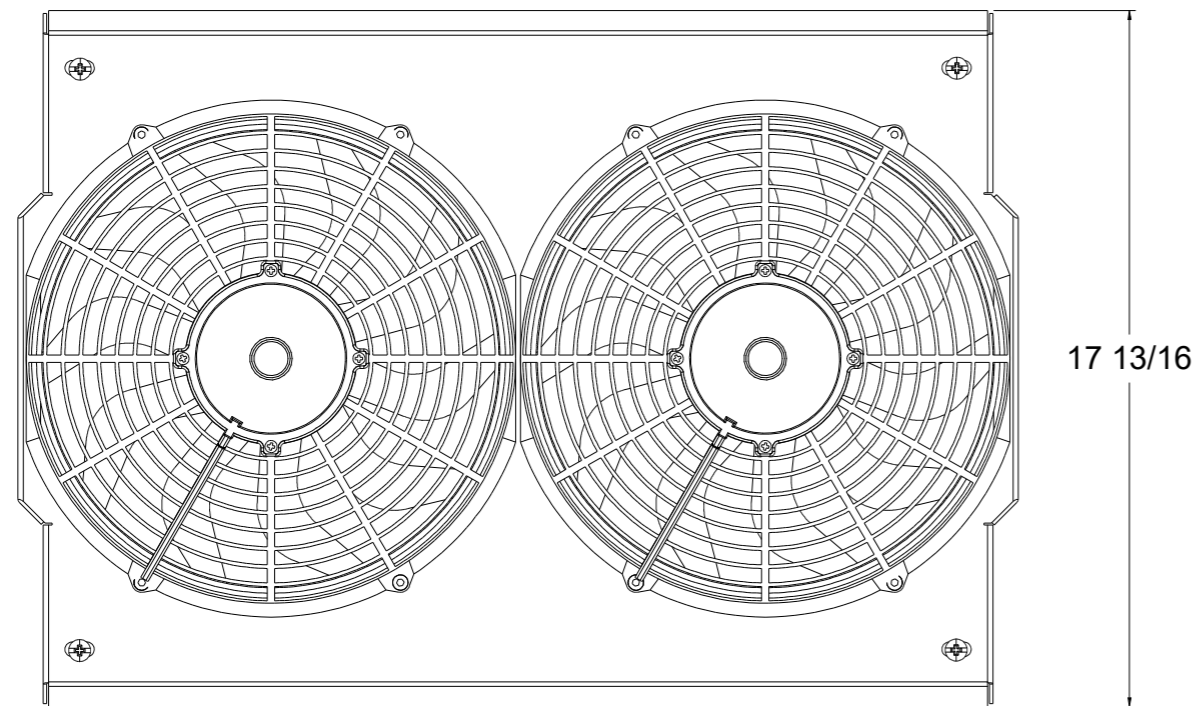

SKU #	Fan Type	Fan Part #	Dimension "X"
1-98506-002LP	Low Profile		3"
1-98506-002MD	Medium Duty		3.5"
1-98506-002HP	High Performance		4.5"

Wizard
cooling
Custom Aluminum Radiators
www.wizardcooling.com