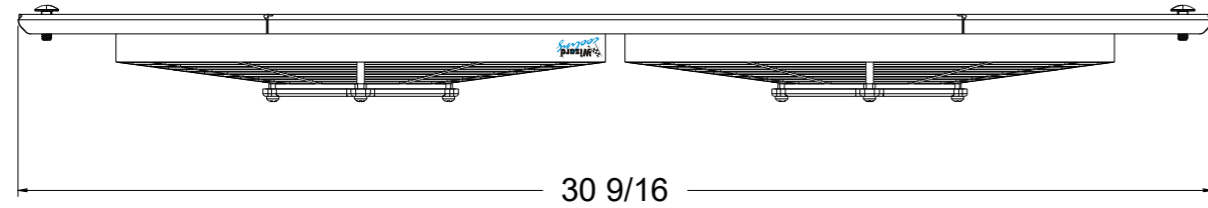

SKU #	Fan Type	Fan Part #	Dimension "X"
1-98508-003LP	Low Profile	7-30100375	2"
1-98508-003MD	Medium Duty	7-30101504	2.5"
1-98508-003HP	High Performance	7-30102029	3.5"

Wizard
cooling
Custom Aluminum Radiators
www.wizardcooling.com