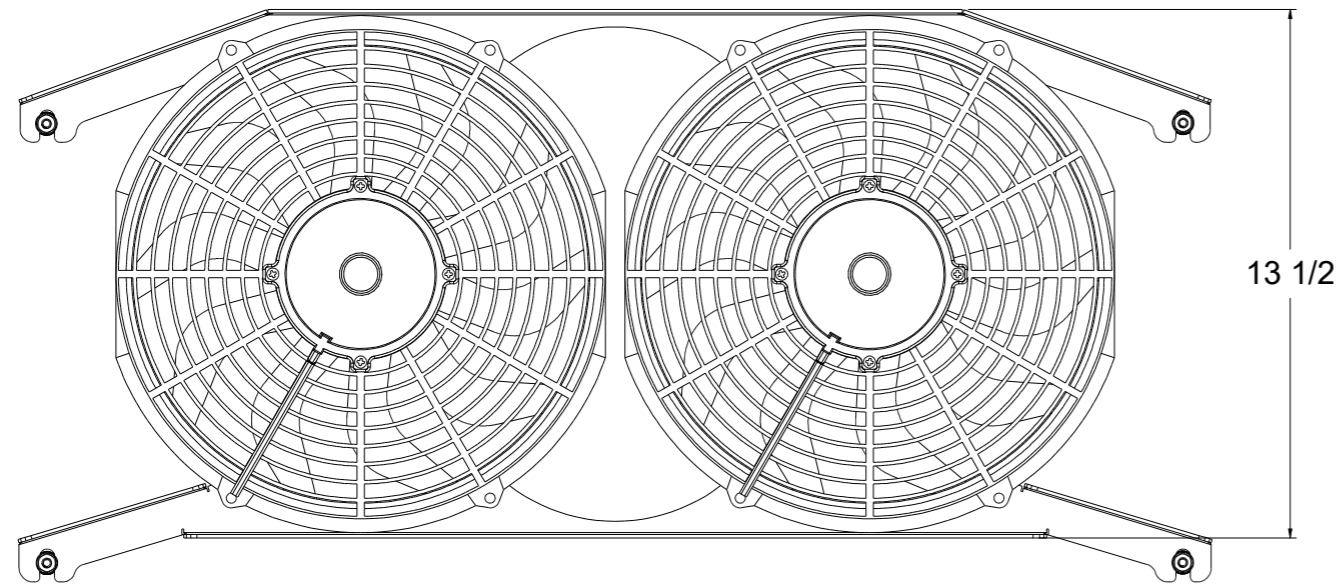

SKU #	Fan Type	Fan Part #	Dimension "X"
1-98508-003LP	Low Profile	7-30100375	2"
1-98508-003MD	Medium Duty	7-30101504	2.5"
1-98508-003HP	High Performance	7-30102029	3.5"

Wizard
cooling
Custom Aluminum Radiators
www.wizardcooling.com