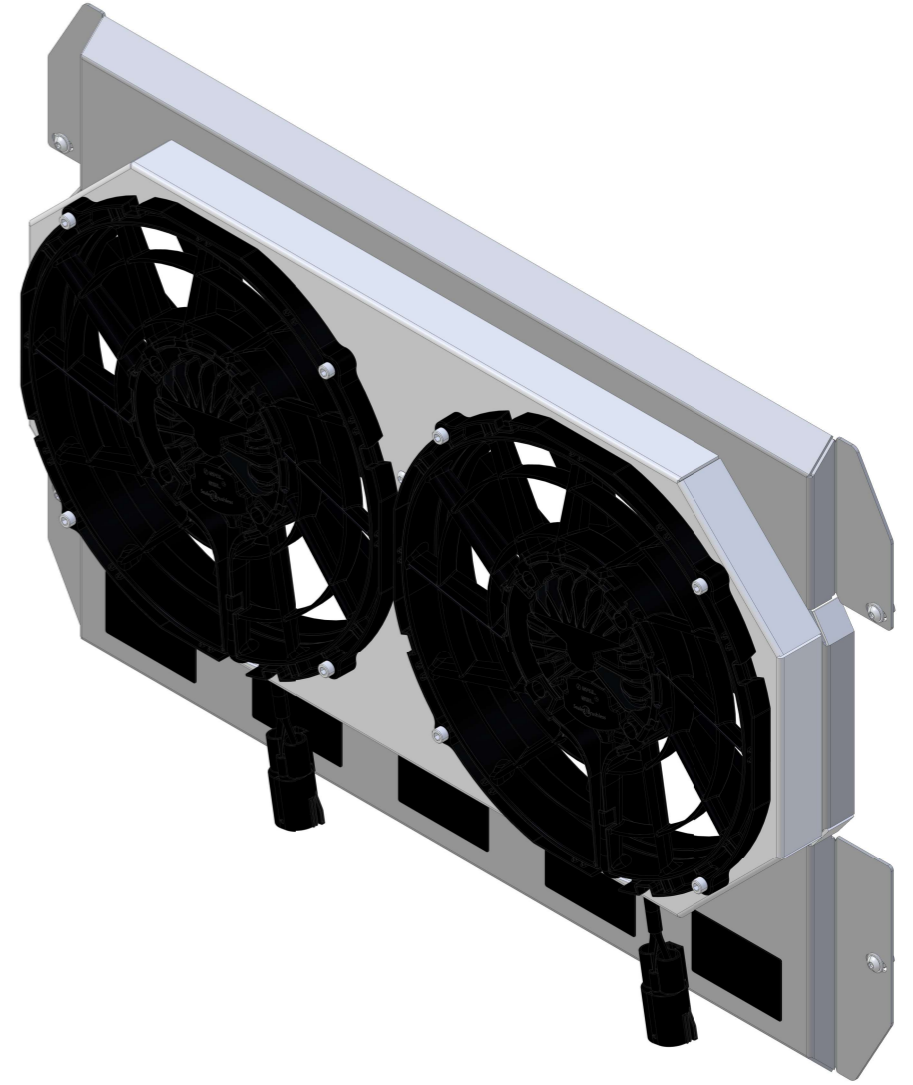

8 7 6 5 4 3 2 1

Shroud & Fan P/N	Fan Type	Dimension "X"	Fan P/N
1-98511-002BL	300W Brushless	3.5"	7-
1-98511-002BL	500W Brushless		7-
1-98511-002BL	N/A	N/A	7-

Wizard
cooling
Custom Aluminum Radiators
www.wizardcooling.com

Contact Us:
716-655-6760

Part Number
1-98511-002BL

8 7 6 5 4 3 2 1

D
C
B
A

D
C
B
A