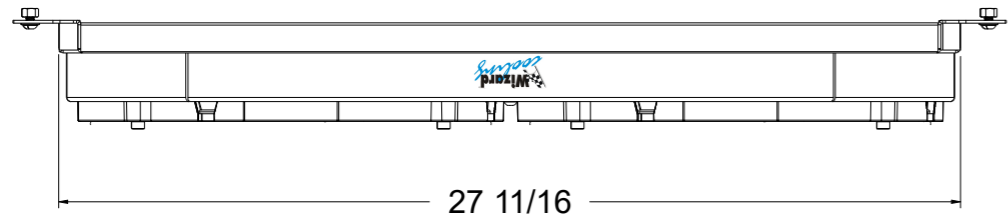

8 7 6 5 4 3 2 1

Shroud & Fan P/N	Fan Type	Dimension "X"	Fan P/N
1-98511-002BL	300W Brushless	3.5"	7-
1-98511-002BL	500W Brushless		7-
1-98511-002BL	N/A	N/A	7-

Wizard
cooling
Custom Aluminum Radiators
www.wizardcooling.com