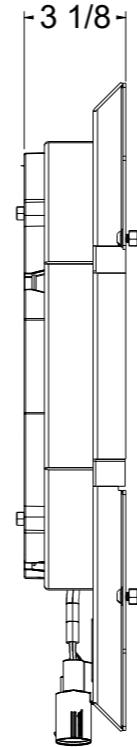

8 7 6 5 4 3 2 1

Shroud & Fan P/N	Fan Type	Dimension "X"	Fan P/N
1-98511-002BL	300W Brushless	3.5"	7-
1-98511-002BL	500W Brushless		7-
1-98511-002BL	N/A	N/A	7-

Wizard
cooling
Custom Aluminum Radiators
www.wizardcooling.com

Contact Us:
716-655-6760

Part Number
1-98511-002BL

8 7 6 5 4 3 2 1

D
C
B
A

D
C
B
A