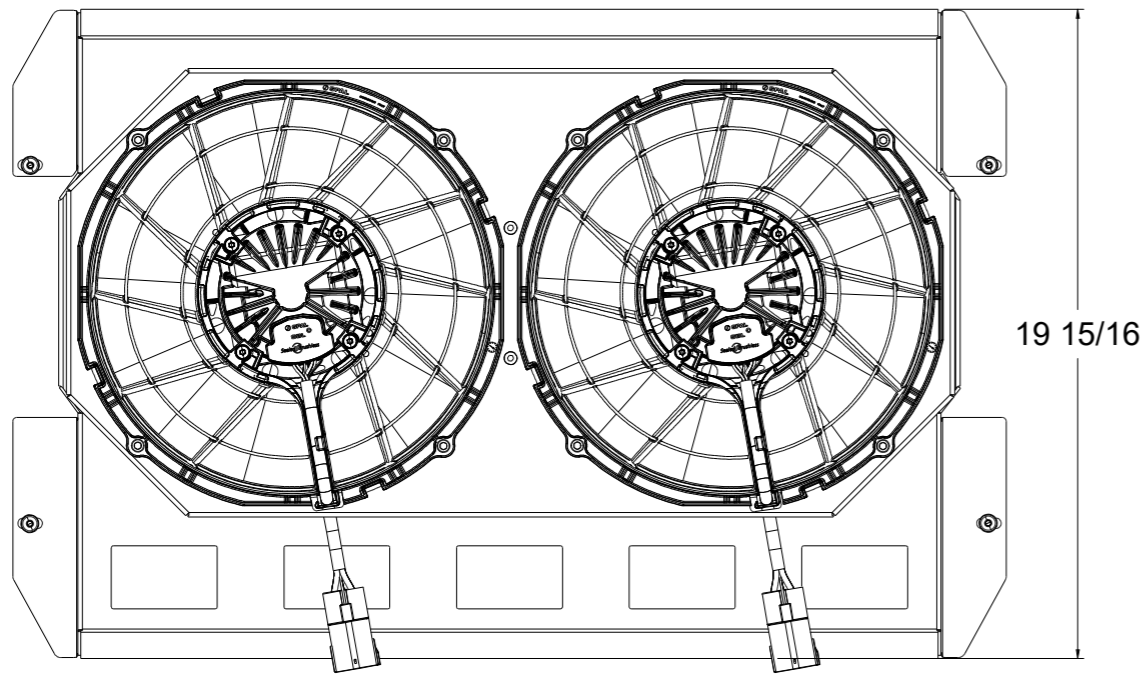

8 7 6 5 4 3 2 1

Shroud & Fan P/N	Fan Type	Dimension "X"	Fan P/N
1-98511-002BL	300W Brushless	3.5"	7-
1-98511-002BL	500W Brushless		7-
1-98511-002BL	N/A	N/A	7-

Wizard
cooling
Custom Aluminum Radiators
www.wizardcooling.com

Contact Us:
716-655-6760

Part Number
1-98511-002BL

8 7 6 5 4 3 2 1

D
C
B
A

D
C
B
A