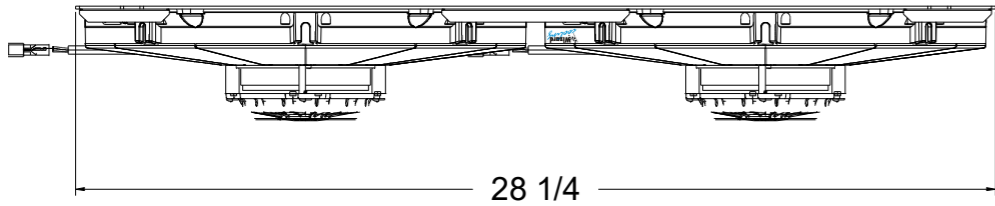

8 7 6 5 4 3 2 1

D

D

SKU #	Fan Type	Fan Part #	Dimension "X"
1-98513-003LP	Low Profile	7-30100375	2"
1-98513-003MD	Medium Duty	7-30101504	2.5"
1-98513-003HP	High Performance	7-30102029	3.5"

C

C

B

B