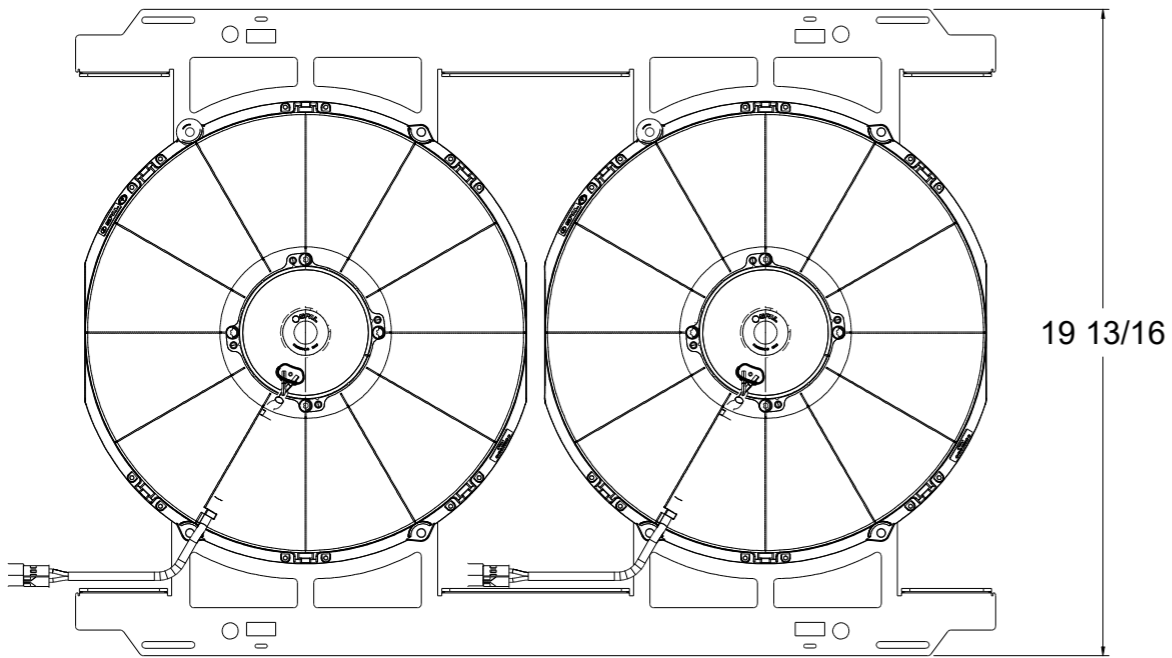

8 7 6 5 4 3 2 1

D

D

SKU #	Fan Type	Fan Part #	Dimension "X"
1-98513-003LP	Low Profile	7-30100375	2"
1-98513-003MD	Medium Duty	7-30101504	2.5"
1-98513-003HP	High Performance	7-30102029	3.5"

C

C

B

B