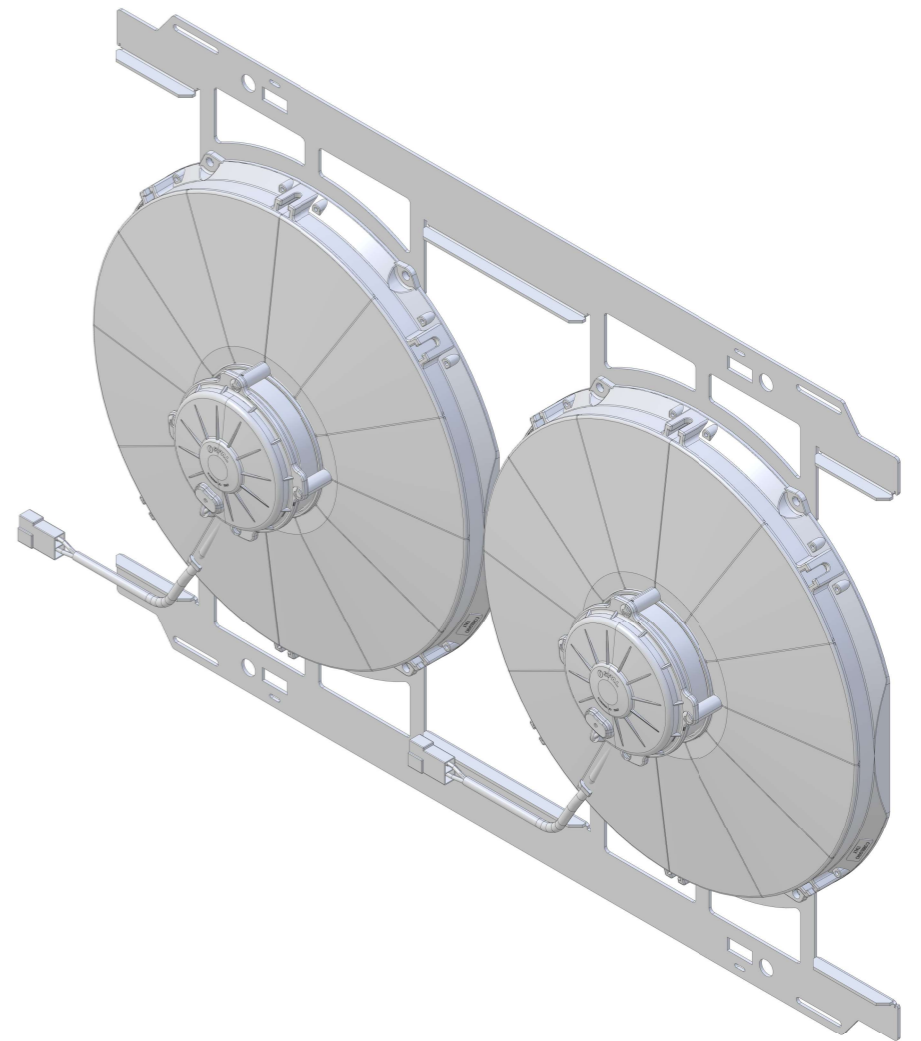

8 7 6 5 4 3 2 1

Wizard
cooling
Custom Aluminum Radiators
www.wizardcooling.com

Contact Us:
716-655-6760

Part Number
1-98513-003