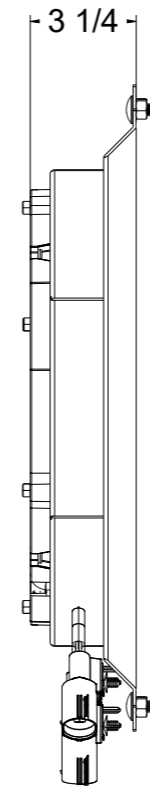

8 7 6 5 4 3 2 1

Shroud & Fan P/N	Fan Type	Dimension "X"	Fan P/N
1-98513-002BL	300W Brushless	3.5"	7-
1-98513-002BL	500W Brushless		7-
1-98513-002BL	N/A	N/A	7-

**Wizard**  
*cooling*  
Custom Aluminum Radiators  
[www.wizardcooling.com](http://www.wizardcooling.com)

Contact Us:  
716-655-6760

Part Number  
**1-98513-002BL**

8 7 6 5 4 3 2 1