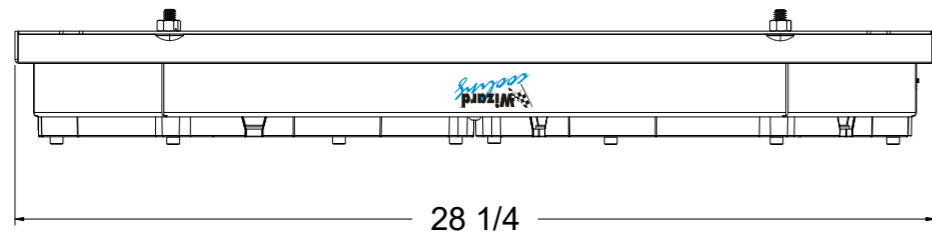

8 7 6 5 4 3 2 1

Shroud & Fan P/N	Fan Type	Dimension "X"	Fan P/N
1-98513-002BL	300W Brushless	3.5"	7-
1-98513-002BL	500W Brushless		7-
1-98513-002BL	N/A	N/A	7-

**Wizard**  
*cooling*  
Custom Aluminum Radiators  
[www.wizardcooling.com](http://www.wizardcooling.com)