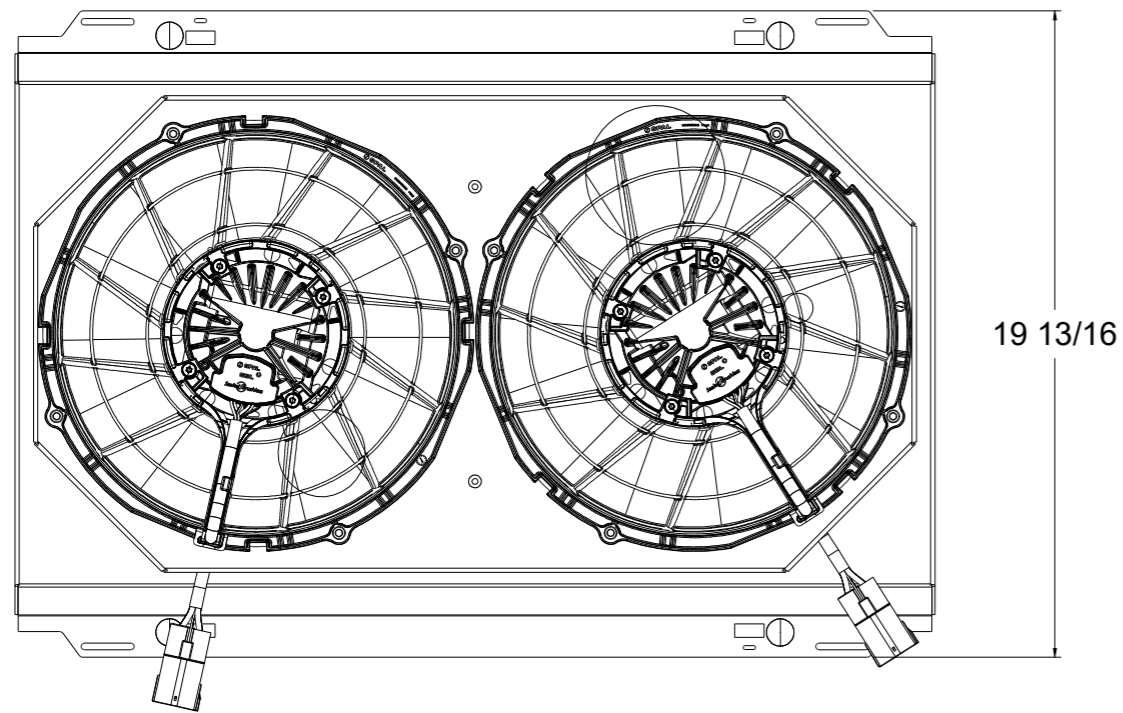

8 7 6 5 4 3 2 1

Shroud & Fan P/N	Fan Type	Dimension "X"	Fan P/N
1-98513-002BL	300W Brushless	3.5"	7-
1-98513-002BL	500W Brushless		7-
1-98513-002BL	N/A	N/A	7-

**Wizard**  
*cooling*  
Custom Aluminum Radiators  
[www.wizardcooling.com](http://www.wizardcooling.com)

Contact Us:  
716-655-6760

Part Number  
**1-98513-002BL**

8 7 6 5 4 3 2 1