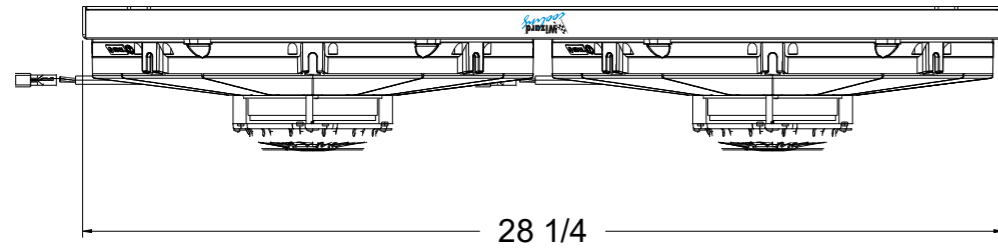

SKU #	Fan Type	Fan Part #	Dimension "X"
1-98513-002LP	Low Profile		3"
1-98513-002MD	Medium Duty		3.5"
1-98513-002HP	High Performance		4.5"

 Custom Aluminum Radiators
www.wizardcooling.com

Contact Us:
 716-655-6760

Part Number
1-98513-002