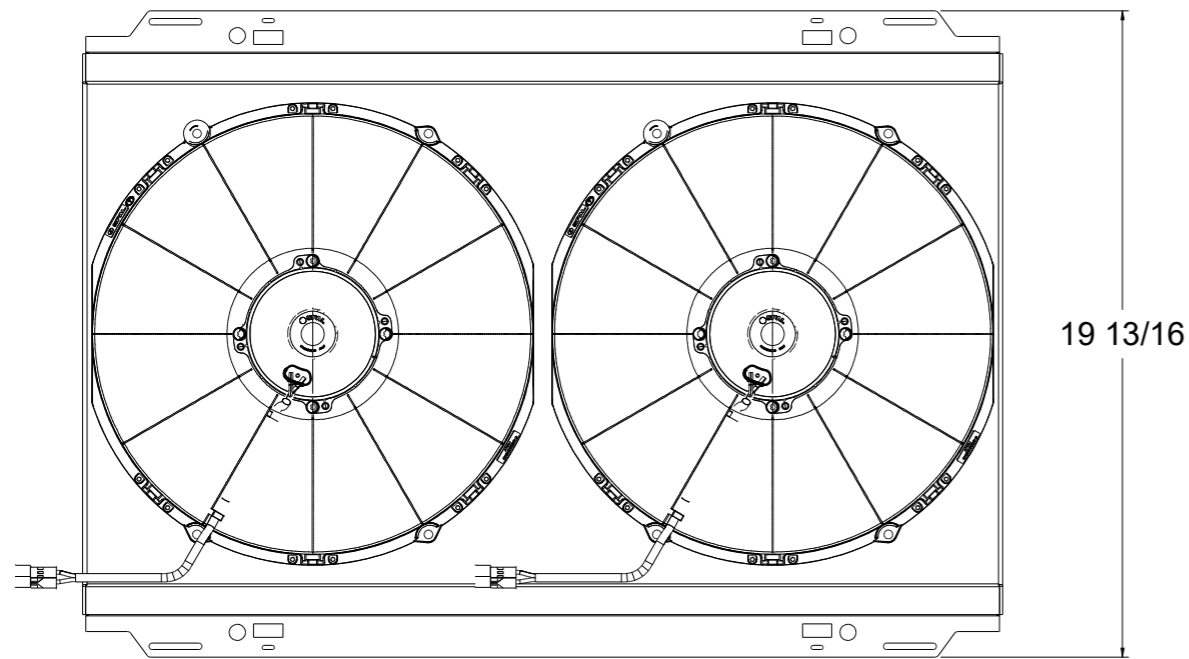

SKU #	Fan Type	Fan Part #	Dimension "X"
1-98513-002LP	Low Profile		3"
1-98513-002MD	Medium Duty		3.5"
1-98513-002HP	High Performance		4.5"

 Custom Aluminum Radiators
www.wizardcooling.com

Contact Us:
 716-655-6760

Part Number
1-98513-002