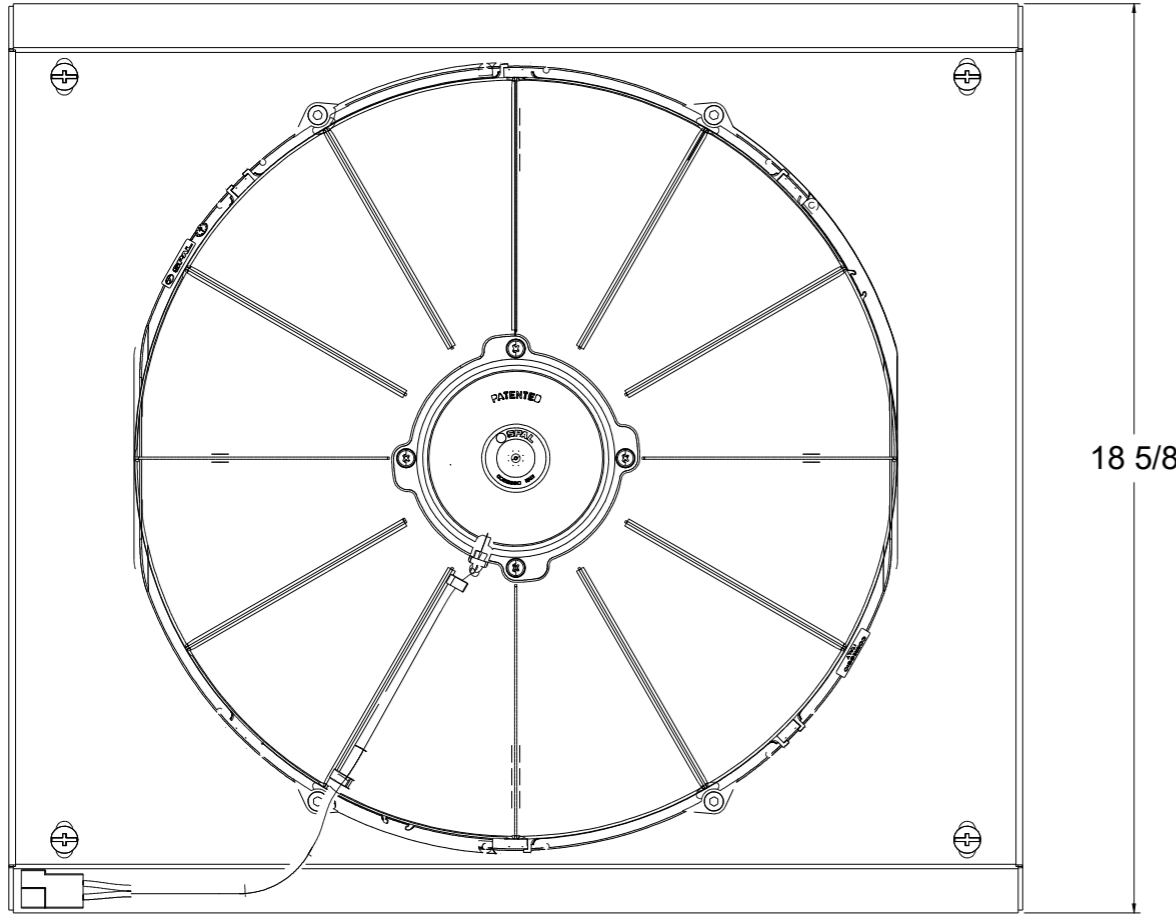

8 7 6 5 4 3 2 1

SKU #	Fan Type	Fan Part #	Dimension "X"
1-337-008LP	Low Profile	7-30100400	3"
1-337-008MD	Medium Duty	7-30101516	3.5"
1-337-008HP	High Performance	7-30102120	4.5"

Wizard
cooling
Custom Aluminum Radiators
www.wizardcooling.com

Contact Us:
716-655-6760

Part Number
1-337-008

8 7 6 5 4 3 2 1