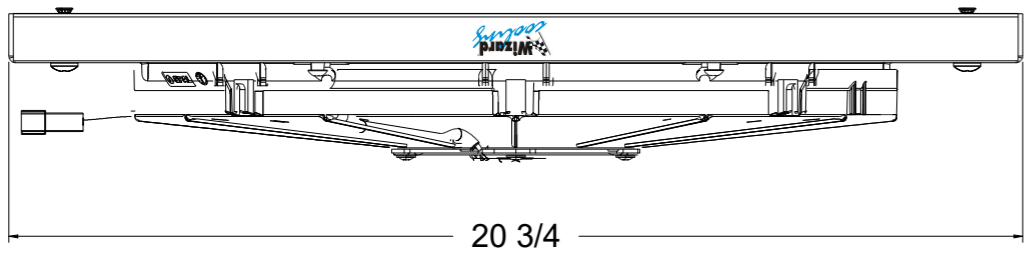

8 7 6 5 4 3 2 1

SKU #	Fan Type	Fan Part #	Dimension "X"
1-337-008LP	Low Profile	7-30100400	3"
1-337-008MD	Medium Duty	7-30101516	3.5"
1-337-008HP	High Performance	7-30102120	4.5"

Wizard
cooling
Custom Aluminum Radiators
www.wizardcooling.com