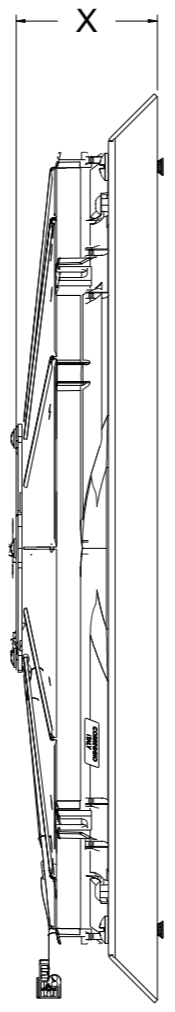

8 7 6 5 4 3 2 1

SKU #	Fan Type	Fan Part #	Dimension "X"
1-337-008LP	Low Profile	7-30100400	3"
1-337-008MD	Medium Duty	7-30101516	3.5"
1-337-008HP	High Performance	7-30102120	4.5"

Wizard
cooling
Custom Aluminum Radiators
www.wizardcooling.com

Contact Us:
716-655-6760

Part Number
1-337-008

8 7 6 5 4 3 2 1