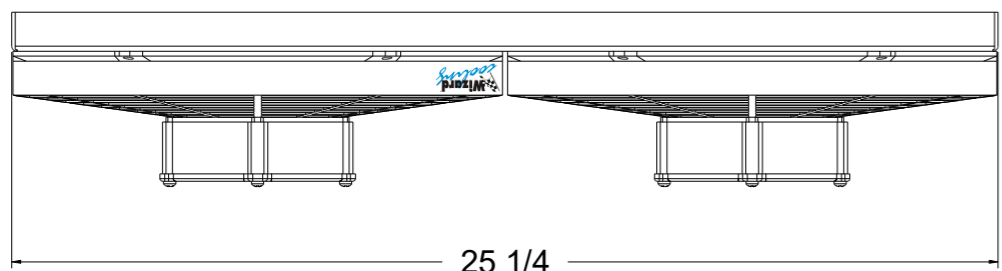

8 7 6 5 4 3 2 1

D

D

SKU #	Fan Type	Fan Part #	Dimension "X"
1-282-002LP	Low Profile		3"
1-282-002MD	Medium Duty		3.5"
1-282-002HP	High Performance		4.5"

25 1/4

C

C

15 7/16