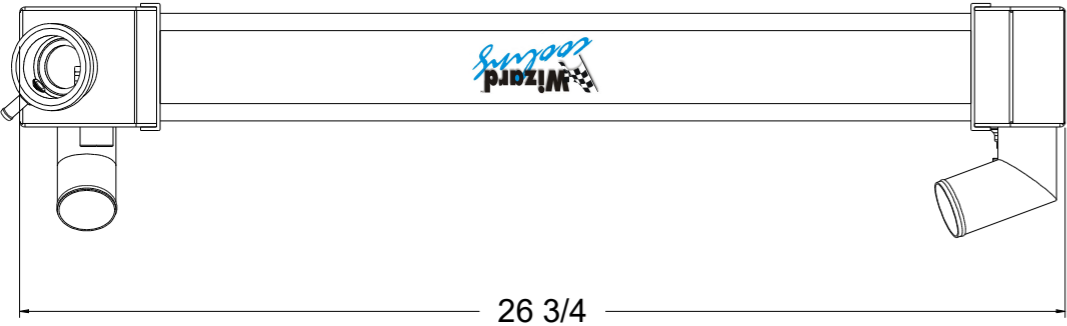

SKU #	Transmission	Core Size
1-10520-110	Automatic	Standard (2 Rows Of 1" Tubes)
1-10520-210	Automatic	Upgraded (2 Rows Of 1.25" Tubes)

Wizard[™]
cooling
 Custom Aluminum Radiators
www.wizardcooling.com