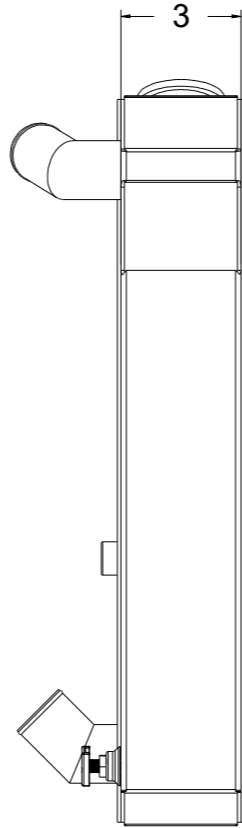

SKU #	Transmission	Core Size
1-10520-110	Automatic	Standard (2 Rows Of 1" Tubes)
1-10520-210	Automatic	Upgraded (2 Rows Of 1.25" Tubes)

Wizard[™]
cooling
 Custom Aluminum Radiators
www.wizardcooling.com