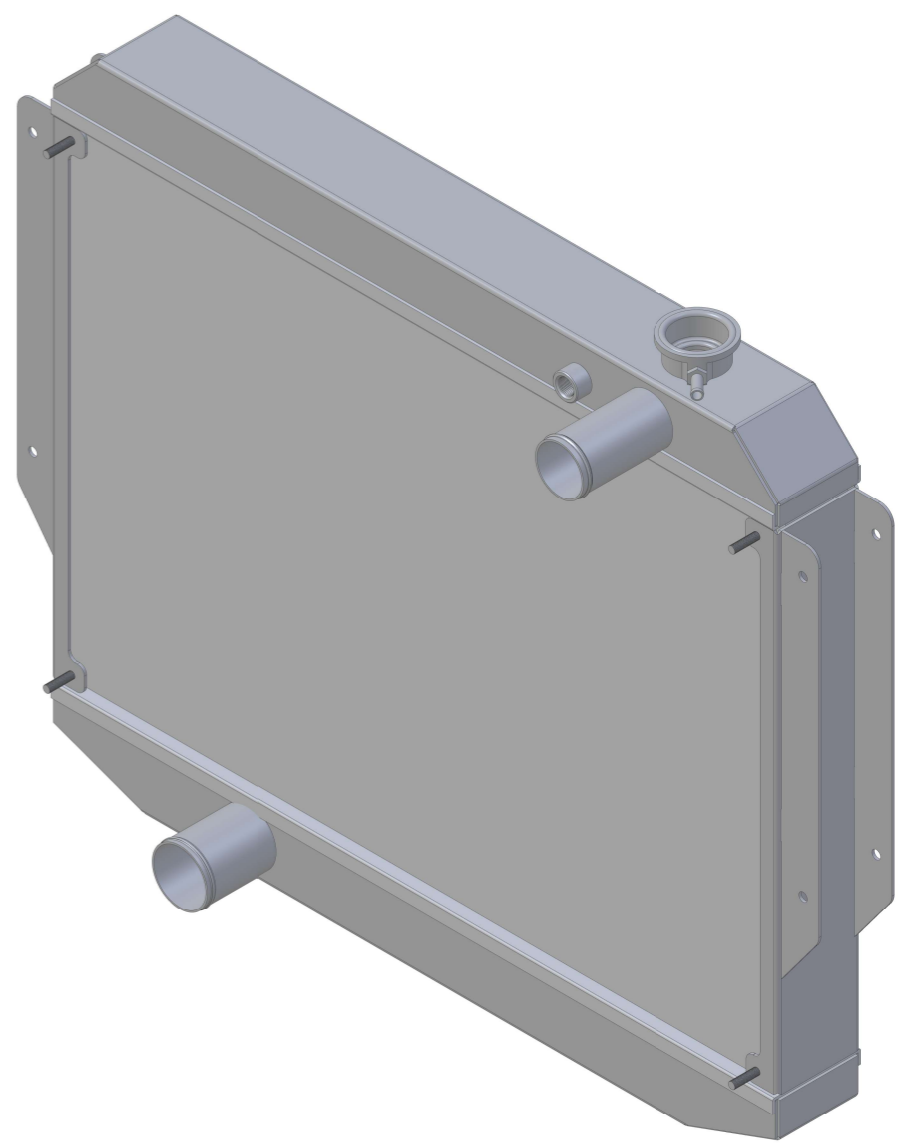

8 7 6 5 4 3 2 1

SKU #	Transmission	Core Size
1-41001-110	Automatic	Standard (2 Rows Of 1" Tubes)
1-41001-210	Automatic	Upgraded (2 Rows Of 1.25" Tubes)

Wizard
cooling
Custom Aluminum Radiators
www.wizardcooling.com

Contact Us:
716-655-6760

Part Number
1-41001-110

8 7 6 5 4 3 2 1

D

D

C

C

B