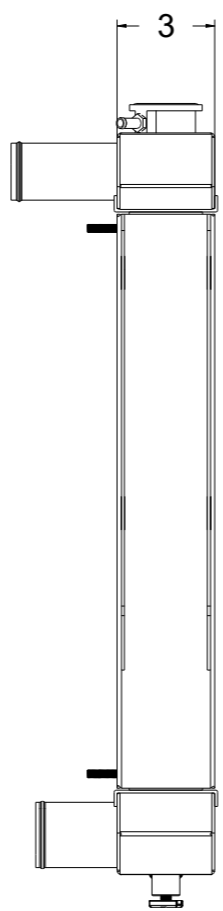

8 7 6 5 4 3 2 1

SKU #	Transmission	Core Size
1-41001-110	Automatic	Standard (2 Rows Of 1" Tubes)
1-41001-210	Automatic	Upgraded (2 Rows Of 1.25" Tubes)

Wizard
cooling
Custom Aluminum Radiators
www.wizardcooling.com

Contact Us:
716-655-6760

Part Number
1-41001-110

8 7 6 5 4 3 2 1

D

D

C

C

B