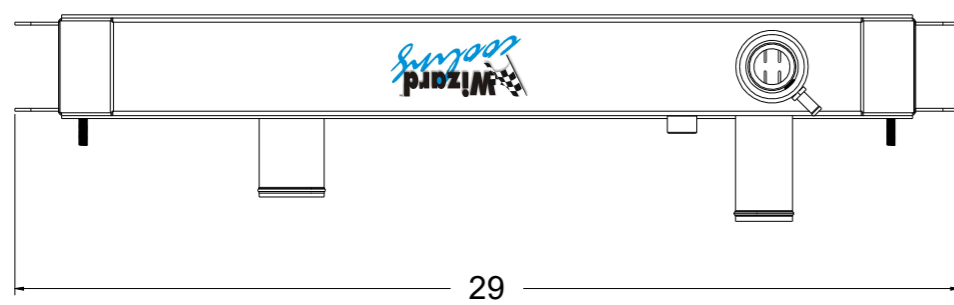

8 7 6 5 4 3 2 1

SKU #	Transmission	Core Size
1-41001-110	Automatic	Standard (2 Rows Of 1" Tubes)
1-41001-210	Automatic	Upgraded (2 Rows Of 1.25" Tubes)

Wizard
cooling
Custom Aluminum Radiators
www.wizardcooling.com