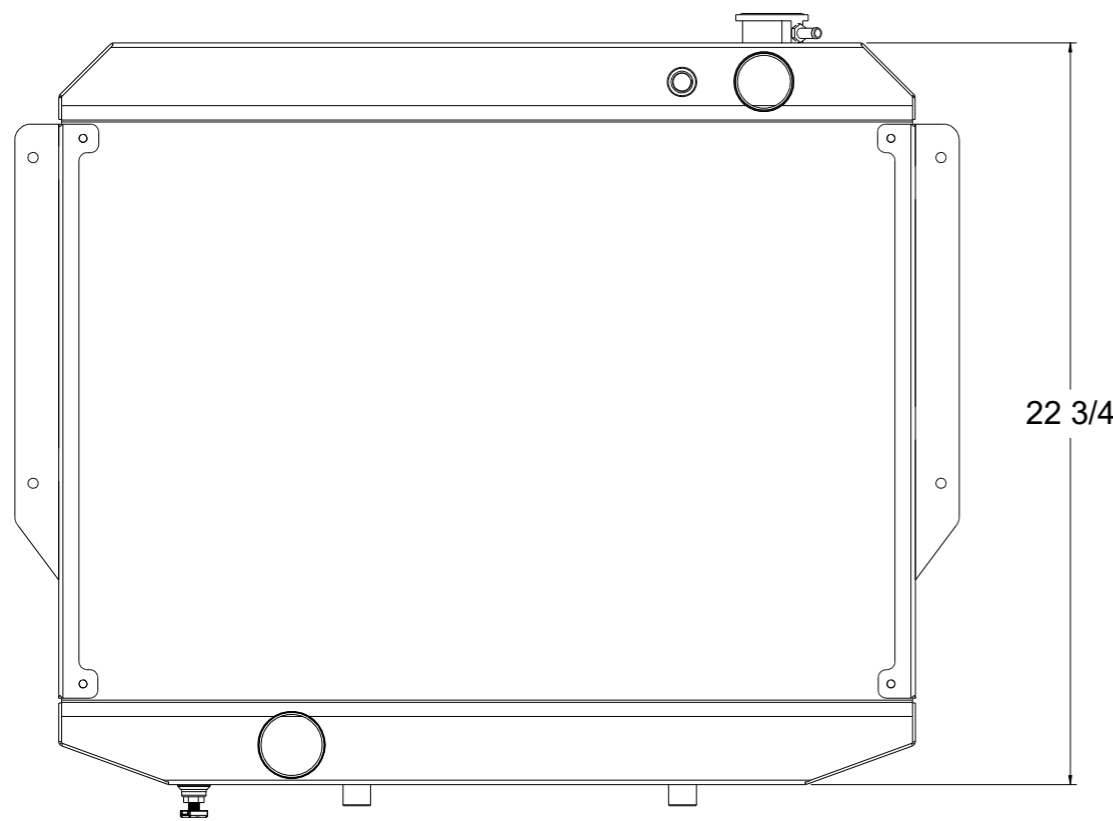

8 7 6 5 4 3 2 1

SKU #	Transmission	Core Size
1-41001-110	Automatic	Standard (2 Rows Of 1" Tubes)
1-41001-210	Automatic	Upgraded (2 Rows Of 1.25" Tubes)

Wizard
cooling
Custom Aluminum Radiators
www.wizardcooling.com