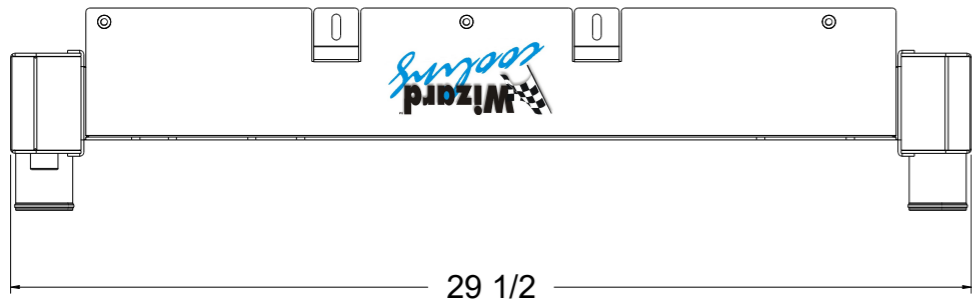

SKU #	Transmission	Core Size
1-41003-110	Automatic	Standard (2 Rows Of 1" Tubes)
1-41003-210	Automatic	Upgraded (2 Rows Of 1.25" Tubes)

Wizard
cooling
 Custom Aluminum Radiators
www.wizardcooling.com

Contact Us:
716-655-6760

Part Number
1-41003-110