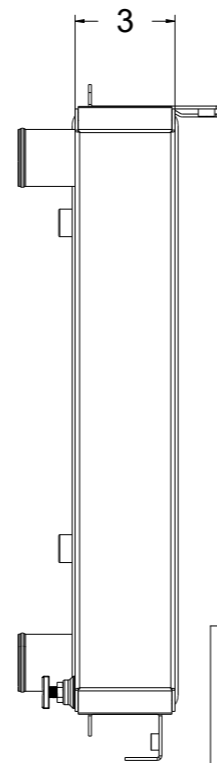

SKU #	Transmission	Core Size
1-41003-110	Automatic	Standard (2 Rows Of 1" Tubes)
1-41003-210	Automatic	Upgraded (2 Rows Of 1.25" Tubes)

Wizard
cooling
 Custom Aluminum Radiators
www.wizardcooling.com

Contact Us:
716-655-6760

Part Number
1-41003-110