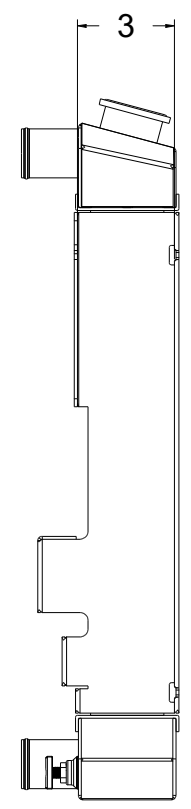

8 7 6 5 4 3 2 1

D

D

SKU #	Transmission	Core Size
-100	Manual	Standard (2 Rows Of 1" Tubes)
-200	Manual	Upgraded (2 Rows Of 1.25" Tubes)

C

C

B

B