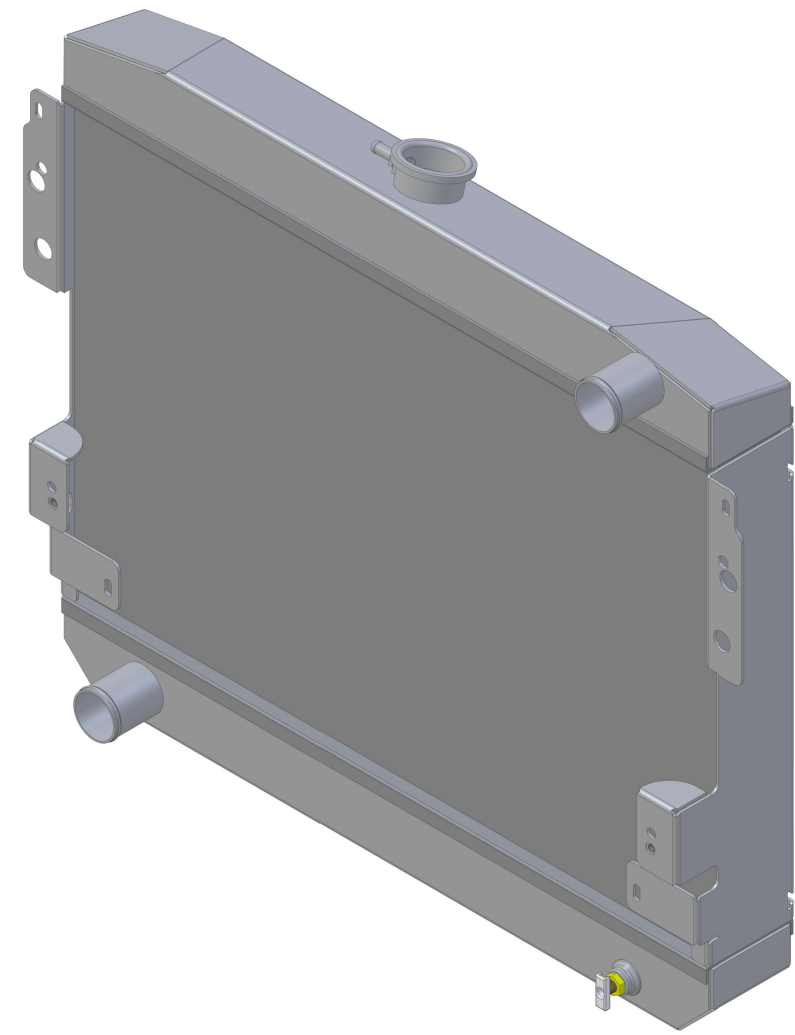

8 7 6 5 4 3 2 1

D

D

SKU #	Transmission	Core Size
-100	Manual	Standard (2 Rows Of 1" Tubes)
-200	Manual	Upgraded (2 Rows Of 1.25" Tubes)

C

C

B

B