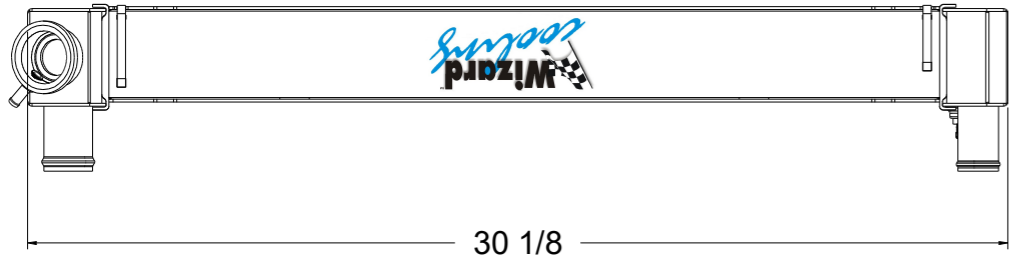

8 7 6 5 4 3 2 1

SKU #	Transmission	Core Size
1-556-100	Manual	Standard (2 Rows Of 1" Tubes)
1-556-200	Manual	Upgraded (2 Rows Of 1.25" Tubes)

Wizard
cooling
Custom Aluminum Radiators
www.wizardcooling.com