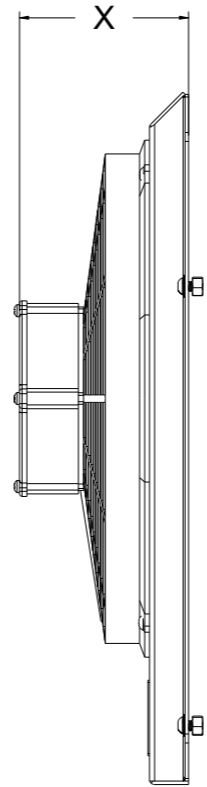

SKU #	Fan Type	Fan Part #	Dimension "X"
1-98508-002LP	Low Profile		3"
1-98508-002MD	Medium Duty		3.5"
1-98508-002HP	High Performance		4.5"

Wizard
cooling
 Custom Aluminum Radiators
www.wizardcooling.com