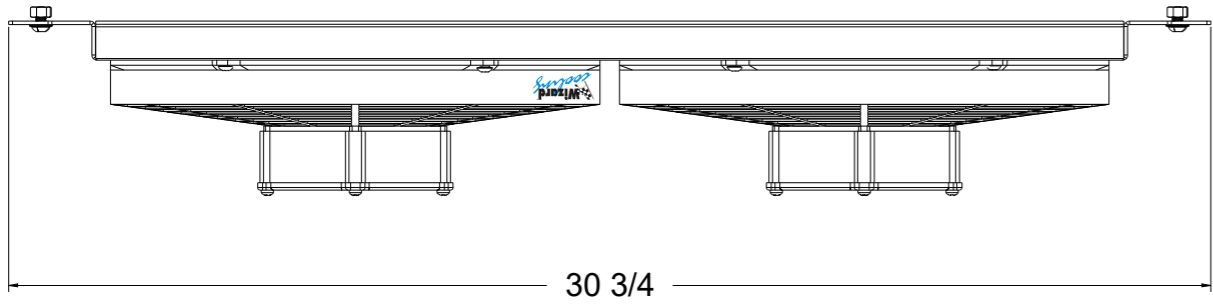

SKU #	Fan Type	Fan Part #	Dimension "X"
1-98508-002LP	Low Profile		3"
1-98508-002MD	Medium Duty		3.5"
1-98508-002HP	High Performance		4.5"

Wizard
cooling
 Custom Aluminum Radiators
www.wizardcooling.com