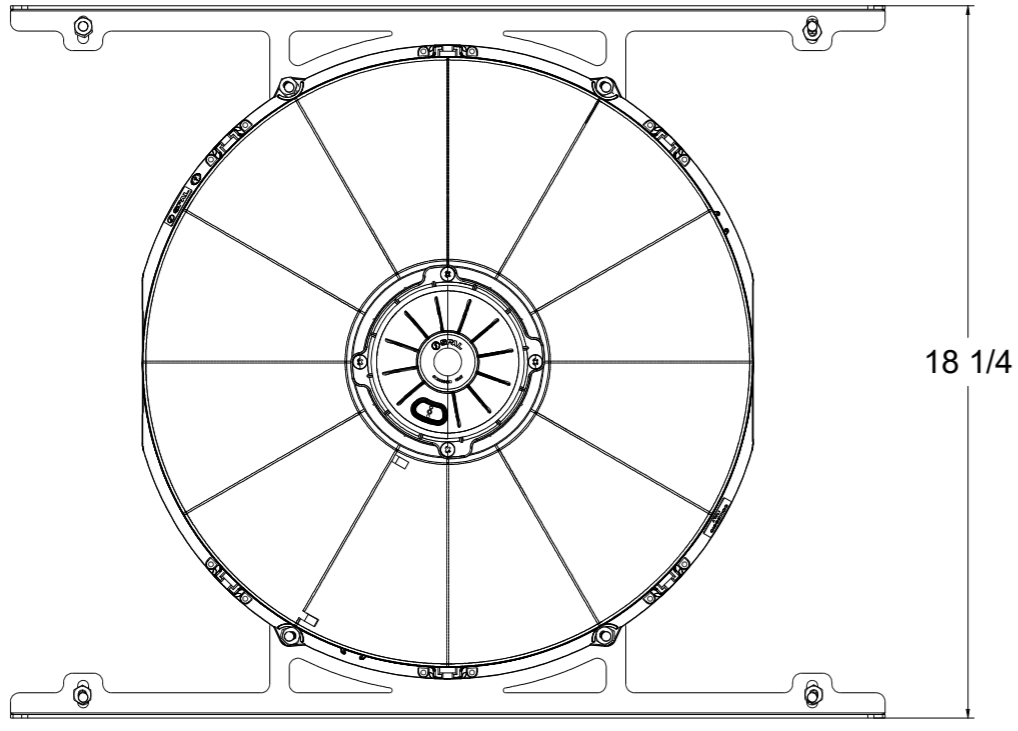

8 7 6 5 4 3 2 1

D

D

SKU #	Fan Type	Fan Part #	Dimension "X"
1-1630-001LP	Low Profile	7-30100400	2"
1-1630-001MD	Medium Duty	7-30101516	2.5"
1-1630-001HP	High Performance	7-30102120	3.5"

C

C

B

B