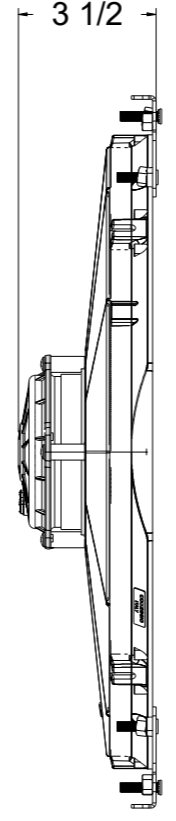

8 7 6 5 4 3 2 1

D

D

SKU #	Fan Type	Fan Part #	Dimension "X"
1-1630-001LP	Low Profile	7-30100400	2"
1-1630-001MD	Medium Duty	7-30101516	2.5"
1-1630-001HP	High Performance	7-30102120	3.5"

C

C

B

B