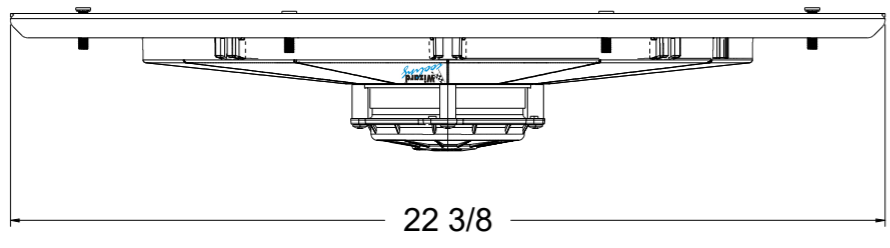

8 7 6 5 4 3 2 1

D

D

SKU #	Fan Type	Fan Part #	Dimension "X"
1-1630-001LP	Low Profile	7-30100400	2"
1-1630-001MD	Medium Duty	7-30101516	2.5"
1-1630-001HP	High Performance	7-30102120	3.5"

C

C

B

B