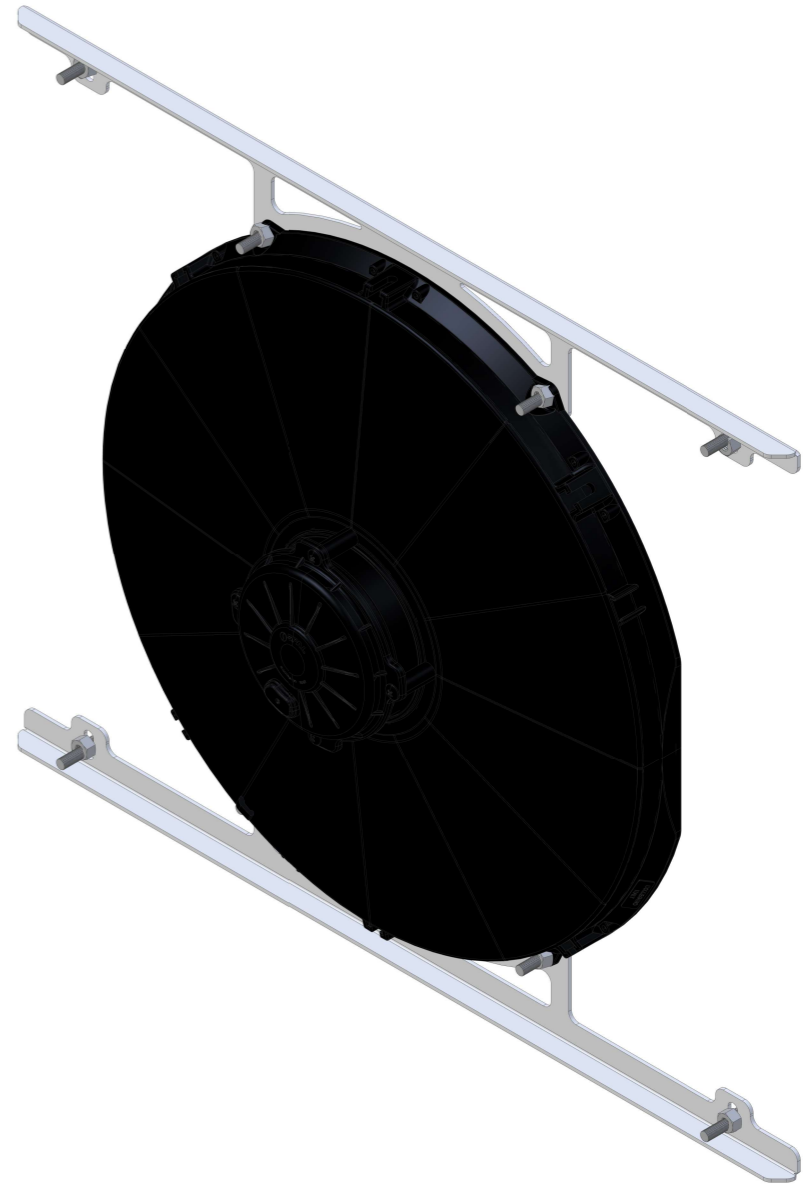

8 7 6 5 4 3 2 1

D

D

SKU #	Fan Type	Fan Part #	Dimension "X"
1-1630-001LP	Low Profile	7-30100400	2"
1-1630-001MD	Medium Duty	7-30101516	2.5"
1-1630-001HP	High Performance	7-30102120	3.5"

C

C

B

B