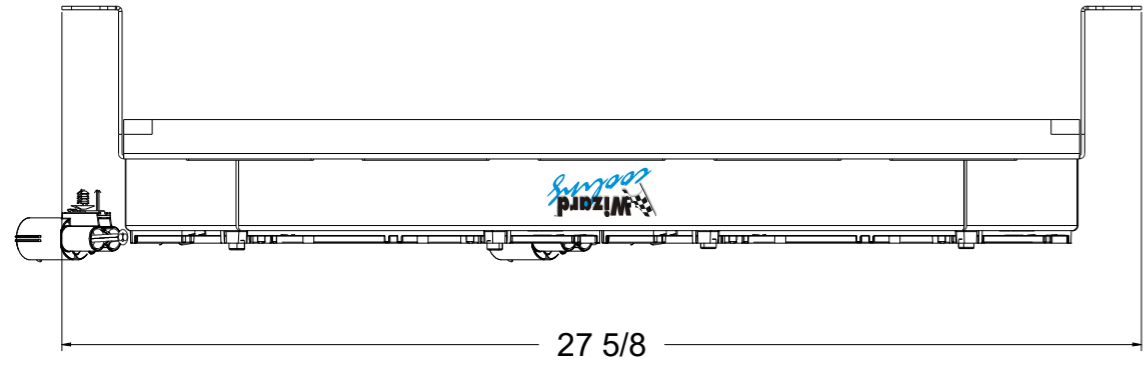

Shroud & Fan P/N	Fan Type	Dimension "X"	Fan P/N
1-634-002BL	300W Brushless	3.5"	7-
1-634-002BL	500W Brushless		7-
1-634-002BL	N/A	N/A	7-

  
 Custom Aluminum Radiators  
[www.wizardcooling.com](http://www.wizardcooling.com)