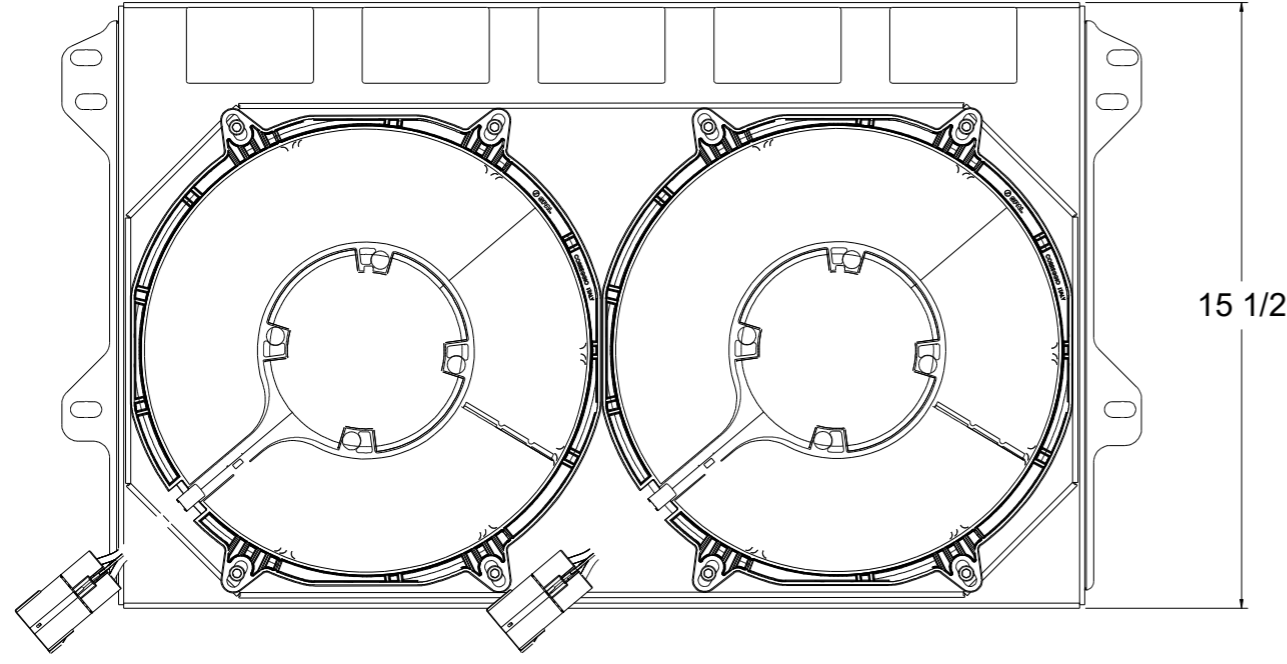

Shroud & Fan P/N	Fan Type	Dimension "X"	Fan P/N
1-634-002BL	300W Brushless	3.5"	7-
1-634-002BL	500W Brushless		7-
1-634-002BL	N/A	N/A	7-

  
 Custom Aluminum Radiators  
[www.wizardcooling.com](http://www.wizardcooling.com)

Contact Us:  
 716-655-6760

Part Number  
**1-634-002BL**