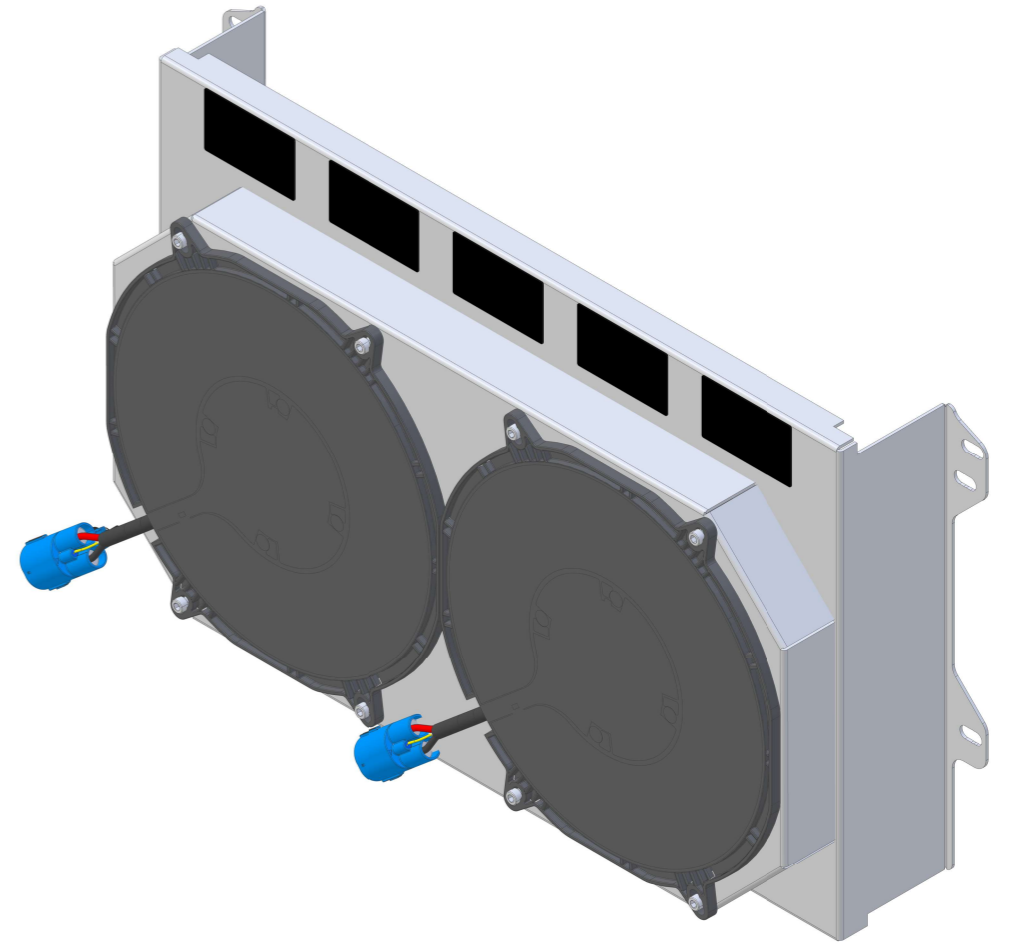

Shroud & Fan P/N	Fan Type	Dimension "X"	Fan P/N
1-634-002BL	300W Brushless	3.5"	7-
1-634-002BL	500W Brushless		7-
1-634-002BL	N/A	N/A	7-

  
 Custom Aluminum Radiators  
[www.wizardcooling.com](http://www.wizardcooling.com)