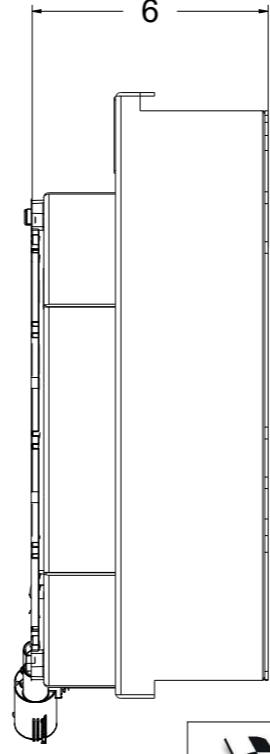

Shroud & Fan P/N	Fan Type	Dimension "X"	Fan P/N
1-634-002BL	300W Brushless	3.5"	7-
1-634-002BL	500W Brushless		7-
1-634-002BL	N/A	N/A	7-

  
 Custom Aluminum Radiators  
[www.wizardcooling.com](http://www.wizardcooling.com)

Contact Us:  
 716-655-6760

Part Number  
**1-634-002BL**