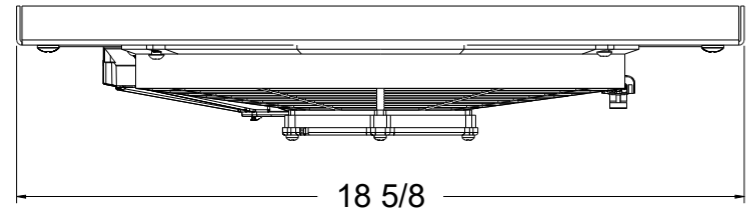

8 7 6 5 4 3 2 1

D

SKU #	Fan Type	Fan Part #	Dimension "X"
1-80516-002LP	Low Profile		3"
1-80516-002MD	Medium Duty		3.5"
1-80516-002HP	High Performance		4.5"

C

B

A

8 7 6 5 4 3 2 1

Wizard
cooling