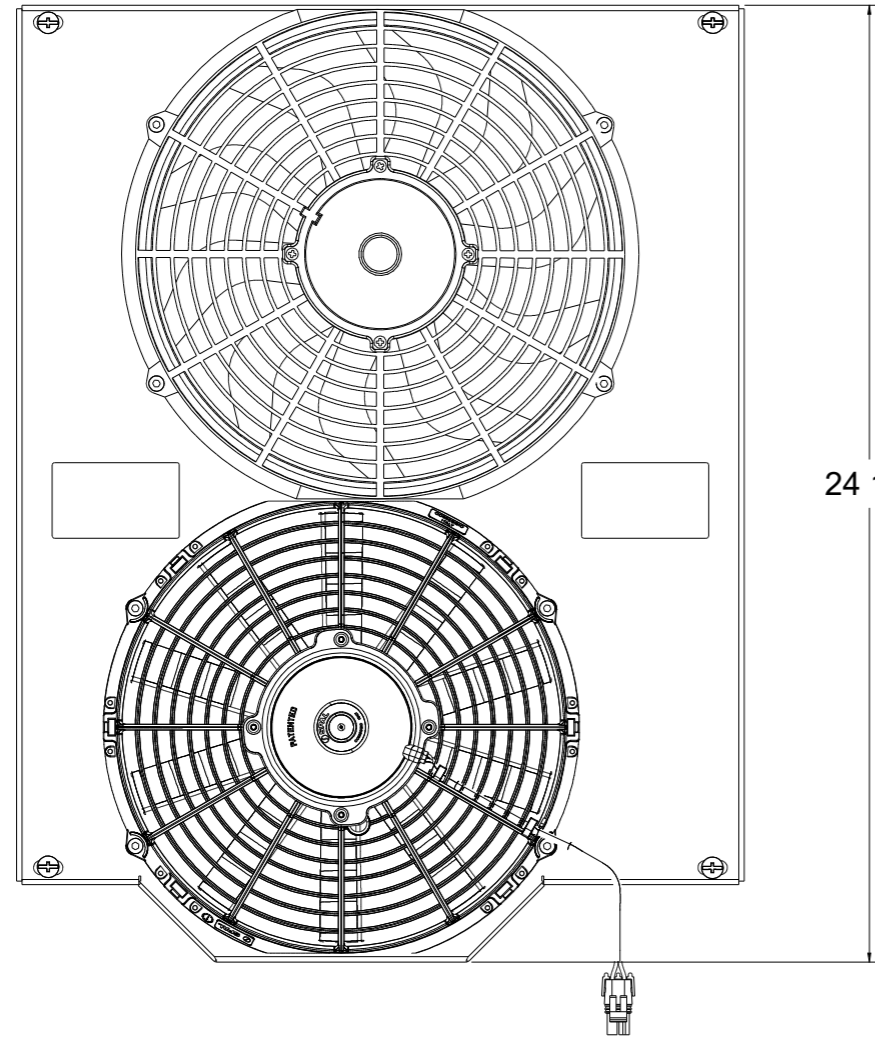

8 7 6 5 4 3 2 1

D

SKU #	Fan Type	Fan Part #	Dimension "X"
1-80516-002LP	Low Profile		3"
1-80516-002MD	Medium Duty		3.5"
1-80516-002HP	High Performance		4.5"

C

B

A

8 7 6 5 4 3 2 1

Wizard
cooling