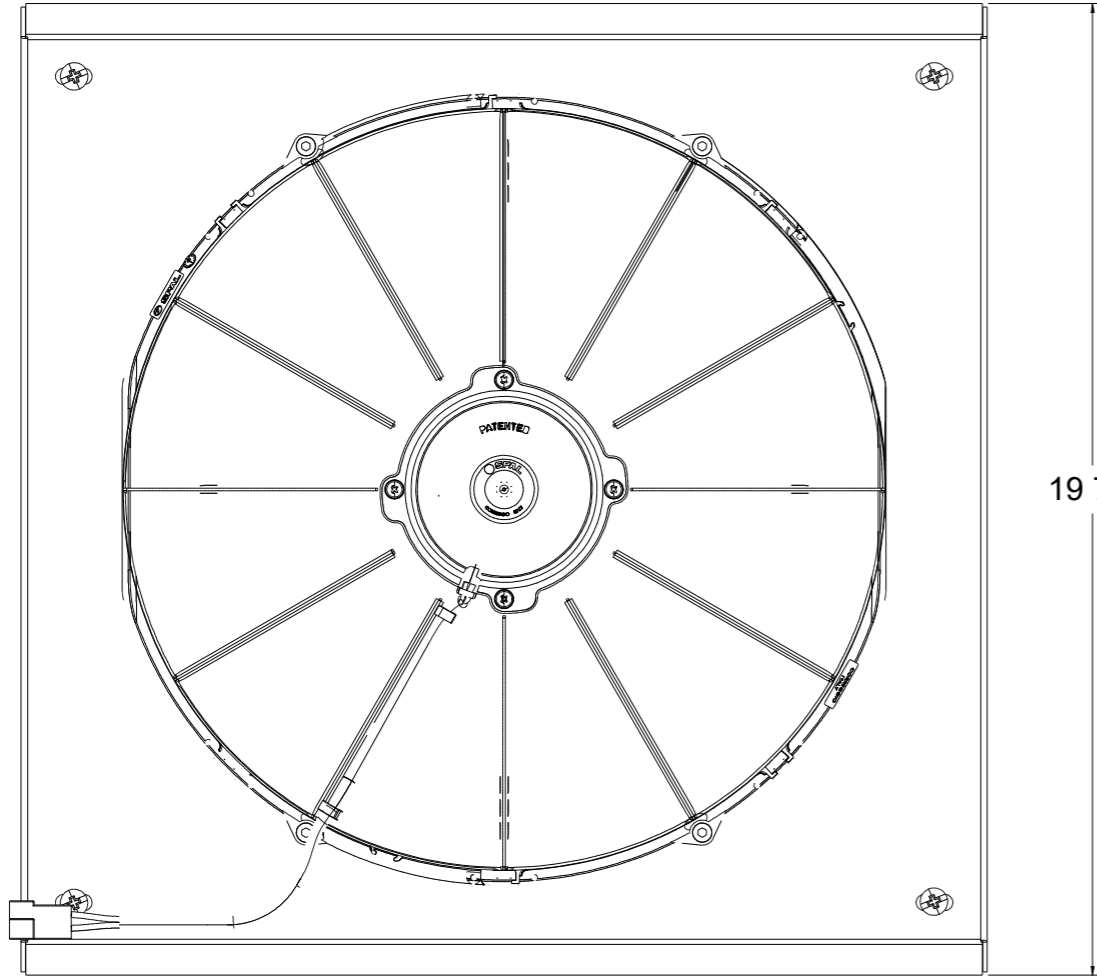

8 7 6 5 4 3 2 1

SKU #	Fan Type	Fan Part #	Dimension "X"
1-98514-008LP	Low Profile	7-30100400	3"
1-98514-008MD	Medium Duty	7-30101516	3.5"
1-98514-008HP	High Performance	7-30102120	4.5"

19 3/4

19 7/8

X

  
 Custom Aluminum Radiators  
[www.wizardcooling.com](http://www.wizardcooling.com)

Contact Us:  
 716-655-6760

Part Number  
**1-98514-008**

8 7 6 5 4 3 2 1