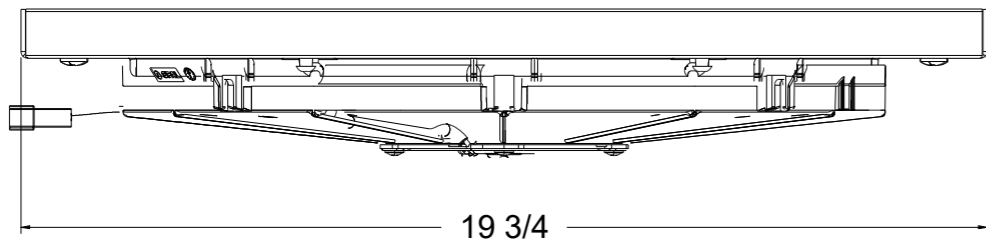

8 7 6 5 4 3 2 1

SKU #	Fan Type	Fan Part #	Dimension "X"
1-98514-008LP	Low Profile	7-30100400	3"
1-98514-008MD	Medium Duty	7-30101516	3.5"
1-98514-008HP	High Performance	7-30102120	4.5"

19 3/4

19 7/8

X

  
 Custom Aluminum Radiators  
[www.wizardcooling.com](http://www.wizardcooling.com)