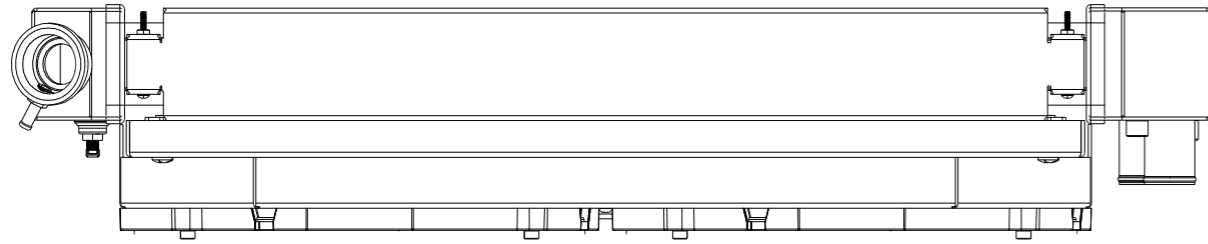

SKU #	Transmission	Fan Type	Expansion Tank	Core Size
1-562-102LSBLX	Manual	Brushless	Yes	STANDARD (2 Rows of 1" Tubes)
1-562-202LSBLX				UPGRADED (2 Rows of 1.25" Tubes)

**Wizard**  
*cooling*  
Custom Aluminum Radiators  
[www.wizardcooling.com](http://www.wizardcooling.com)

Contact Us:  
716-655-6760

Part Number  
**1-562-LSBLX**  
Manual Transmission