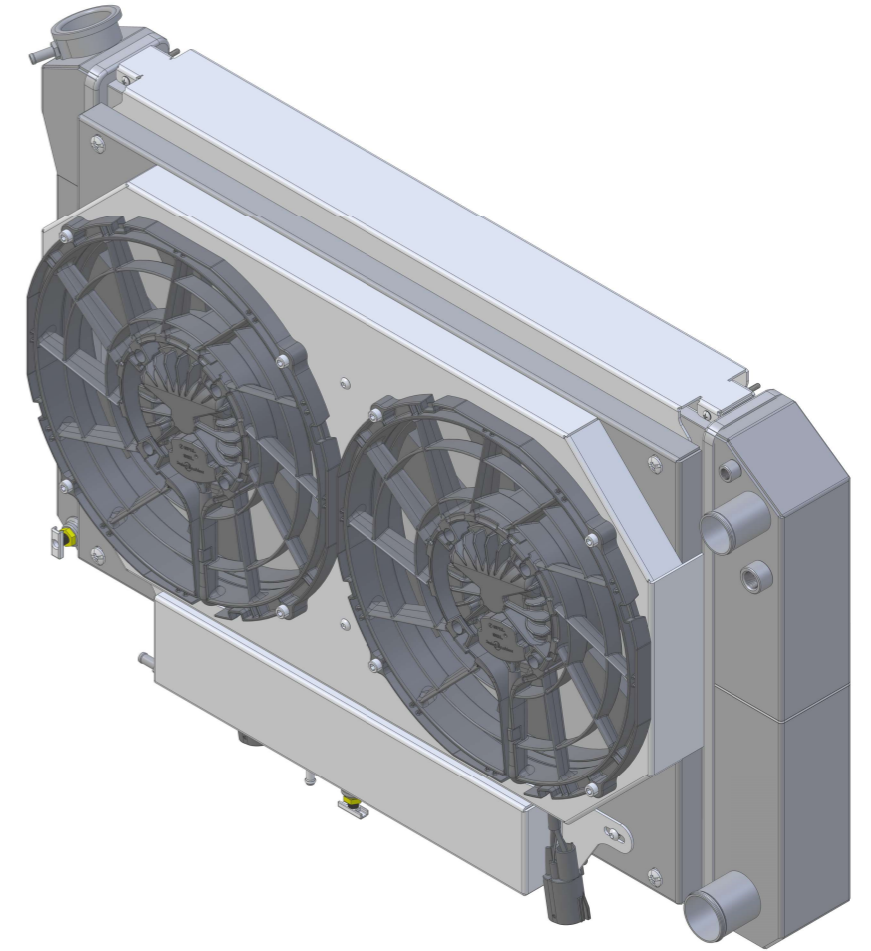

SKU #	Transmission	Fan Type	Expansion Tank	Core Size
1-562-102LSBLX	Manual	Brushless	Yes	STANDARD (2 Rows of 1" Tubes)
1-562-202LSBLX				UPGRADED (2 Rows of 1.25" Tubes)

**Wizard**  
*cooling*  
Custom Aluminum Radiators  
[www.wizardcooling.com](http://www.wizardcooling.com)

Contact Us:  
716-655-6760

Part Number  
**1-562-LSBLX**  
Manual Transmission