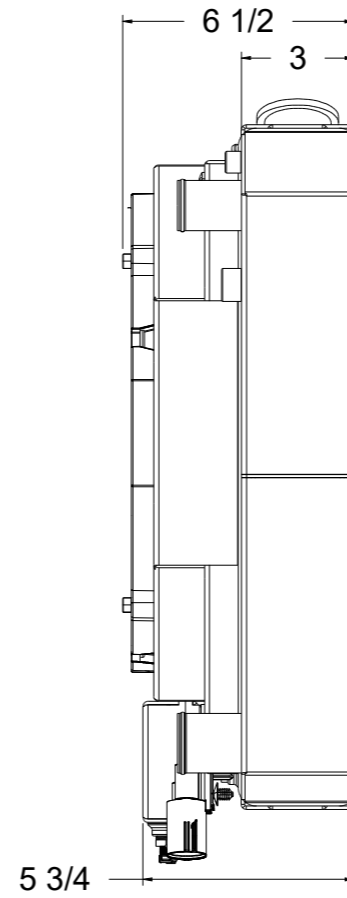

SKU #	Transmission	Fan Type	Expansion Tank	Core Size
1-562-102LSBLX	Manual	Brushless	Yes	STANDARD (2 Rows of 1" Tubes)
1-562-202LSBLX				UPGRADED (2 Rows of 1.25" Tubes)

**Wizard**  
*cooling*  
Custom Aluminum Radiators  
[www.wizardcooling.com](http://www.wizardcooling.com)

Contact Us:  
716-655-6760

Part Number  
**1-562-LSBLX**  
Manual Transmission