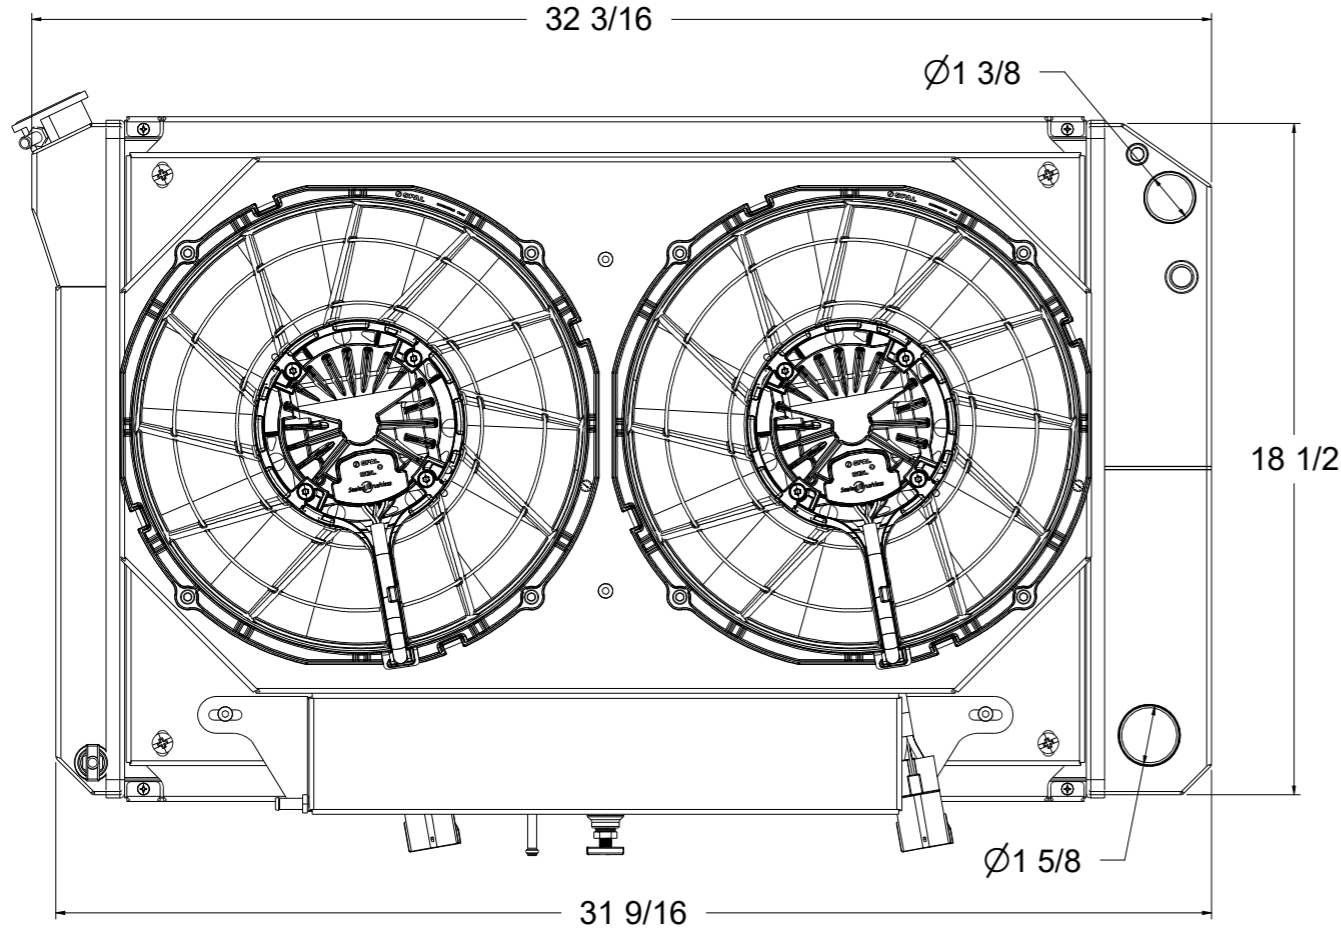

SKU #	Transmission	Fan Type	Expansion Tank	Core Size
1-562-102LSBLX	Manual	Brushless	Yes	STANDARD (2 Rows of 1" Tubes)
1-562-202LSBLX				UPGRADED (2 Rows of 1.25" Tubes)

**Wizard**  
*cooling*  
Custom Aluminum Radiators  
[www.wizardcooling.com](http://www.wizardcooling.com)

Contact Us:  
716-655-6760

Part Number  
**1-562-LSBLX**  
Manual Transmission