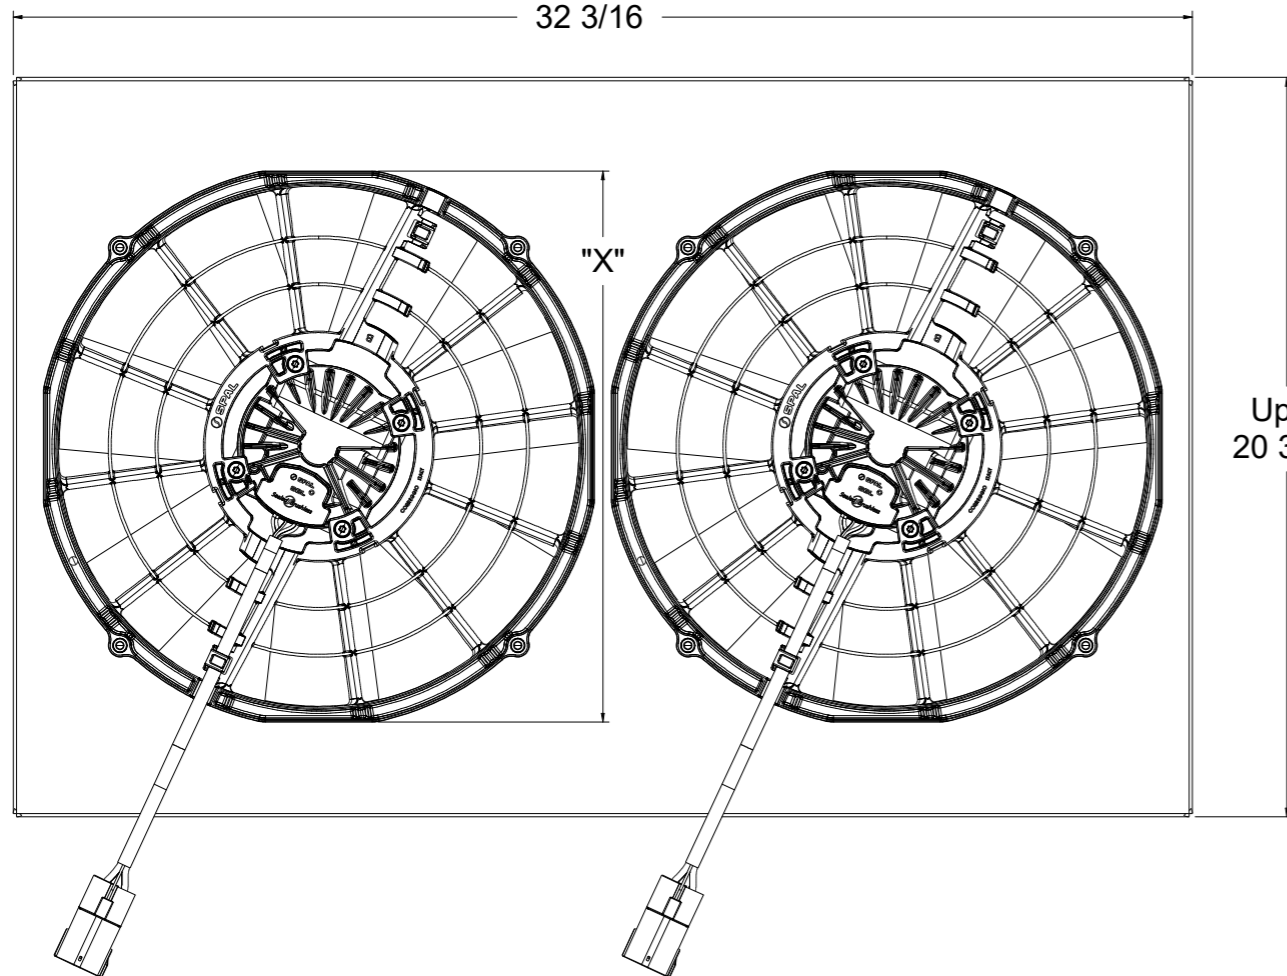

Custom Aluminum Radiators

www.wizardcooling.com

Contact Us:
716-655-6760

Part Number
8-DIY-002BL
(Drop In Fan)