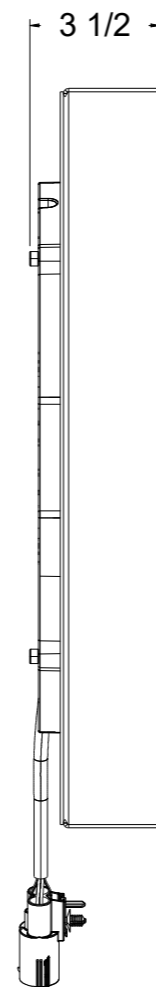

Custom Aluminum Radiators

www.wizardcooling.com

Contact Us:
716-655-6760

Part Number
8-DIY-002BL
(Drop In Fan)