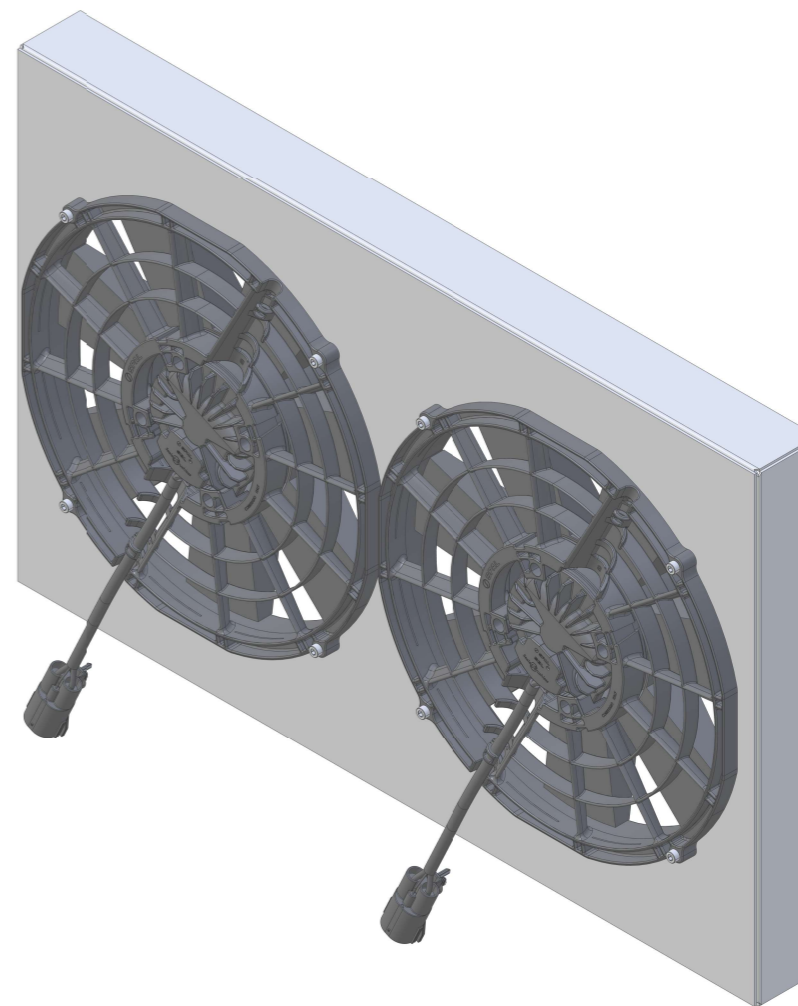

| Fan Package SKU# | Fan Type           | Mount Style | Fan Ø Size | Dimension "X" |
|------------------|--------------------|-------------|------------|---------------|
| 8-0011-002BL     | 300 Watt Brushless | Drop In     | 11"        | 12"           |
| 8-0012-002BL     |                    |             | 12"        | 13"           |
| 8-0014-002BL-300 |                    |             | 14"        | 15"           |
| 8-0014-002BL-500 | 500 Watt Brushless |             | 16"        | 17"           |
| 8-0016-002BL-300 | 300 Watt Brushless |             |            |               |
| 8-0016-002BL-500 | 500 Watt Brushless |             |            |               |

- The images below illustrate an example of the DIY Kit assembled without any resizing (all parts to be trimmed to customer requirements).
- All sheet metal components, including the four "L" brackets and the face sheet, can be custom cut to fit your specific needs.
- Depending on your preference and available equipment, the DIY kit can be assembled using sheet metal screws, pop rivets, or welding.