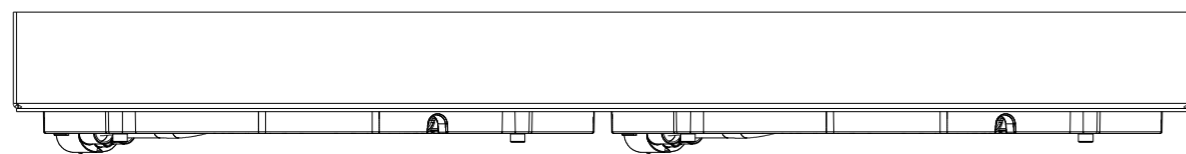

| Fan Package SKU# | Fan Type           | Mount Style | Fan Ø Size | Dimension "X" |
|------------------|--------------------|-------------|------------|---------------|
| 8-0011-002BL     | 300 Watt Brushless | Drop In     | 11"        | 12"           |
| 8-0012-002BL     |                    |             | 12"        | 13"           |
| 8-0014-002BL-300 |                    |             | 14"        | 15"           |
| 8-0014-002BL-500 | 500 Watt Brushless |             | 16"        | 17"           |
| 8-0016-002BL-300 | 300 Watt Brushless |             |            |               |
| 8-0016-002BL-500 | 500 Watt Brushless |             |            |               |

- The images below illustrate an example of the DIY Kit assembled without any resizing (all parts to be trimmed to customer requirements).
- All sheet metal components, including the four "L" brackets and the face sheet, can be custom cut to fit your specific needs.
- Depending on your preference and available equipment, the DIY kit can be assembled using sheet metal screws, pop rivets, or welding.