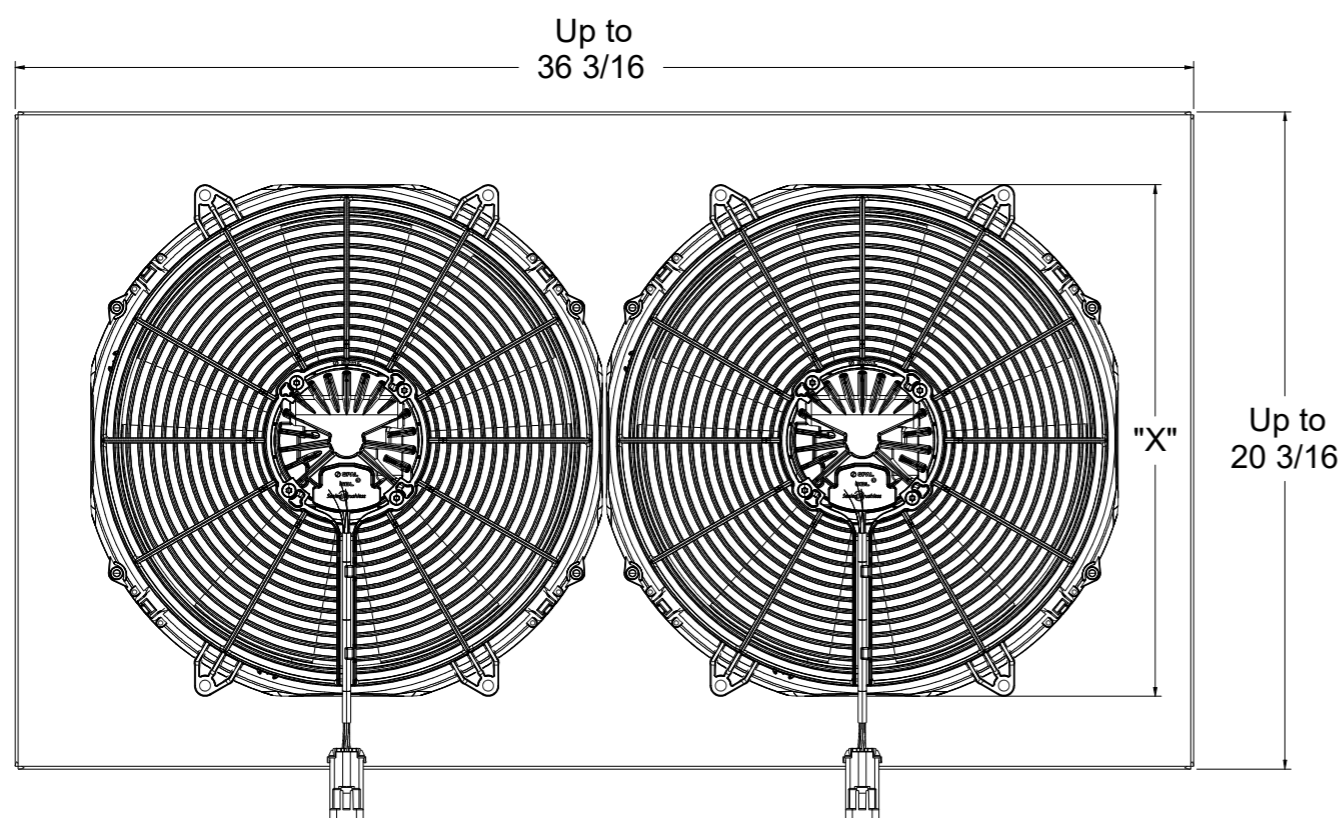

Fan Package SKU#	Fan Type	Mount Style	Fan Ø Size	Dimension "X"
8-0010-002BL	300 Watt Brushless	Flush	10"	11"
8-0015-002BL			15"	15 3/4"

- The images below illustrate an example of the DIY Kit assembled without any resizing (all parts to be trimmed to customer requirements).
- All sheet metal components, including the four "L" brackets and the face sheet, can be custom cut to fit your specific needs.
- Depending on your preference and available equipment, the DIY kit can be assembled using sheet metal screws, pop rivets, or welding.