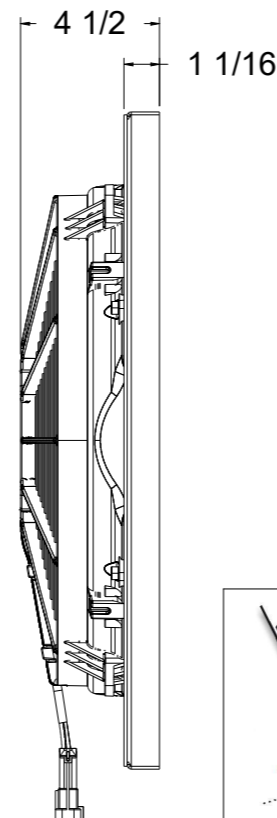

Fan Package SKU#	Fan Type	Mount Style	Fan Ø Size	Dimension "X"
8-0010-002BL	300 Watt Brushless	Flush	10"	11"
8-0015-002BL			15"	15 3/4"

- The images below illustrate an example of the DIY Kit assembled without any resizing (all parts to be trimmed to customer requirements).
- All sheet metal components, including the four "L" brackets and the face sheet, can be custom cut to fit your specific needs.
- Depending on your preference and available equipment, the DIY kit can be assembled using sheet metal screws, pop rivets, or welding.