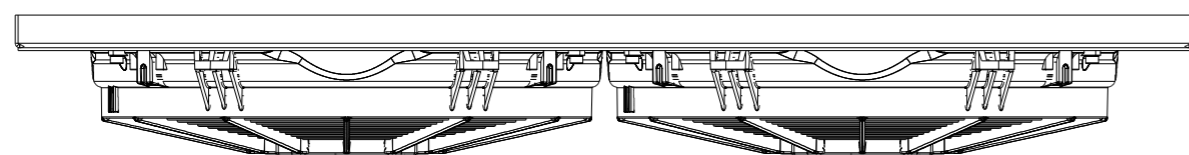

Fan Package SKU#	Fan Type	Mount Style	Fan Ø Size	Dimension "X"
8-0010-002BL	300 Watt Brushless	Flush	10"	11"
8-0015-002BL			15"	15 3/4"

- The images below illustrate an example of the DIY Kit assembled without any resizing (all parts to be trimmed to customer requirements).
- All sheet metal components, including the four "L" brackets and the face sheet, can be custom cut to fit your specific needs.
- Depending on your preference and available equipment, the DIY kit can be assembled using sheet metal screws, pop rivets, or welding.