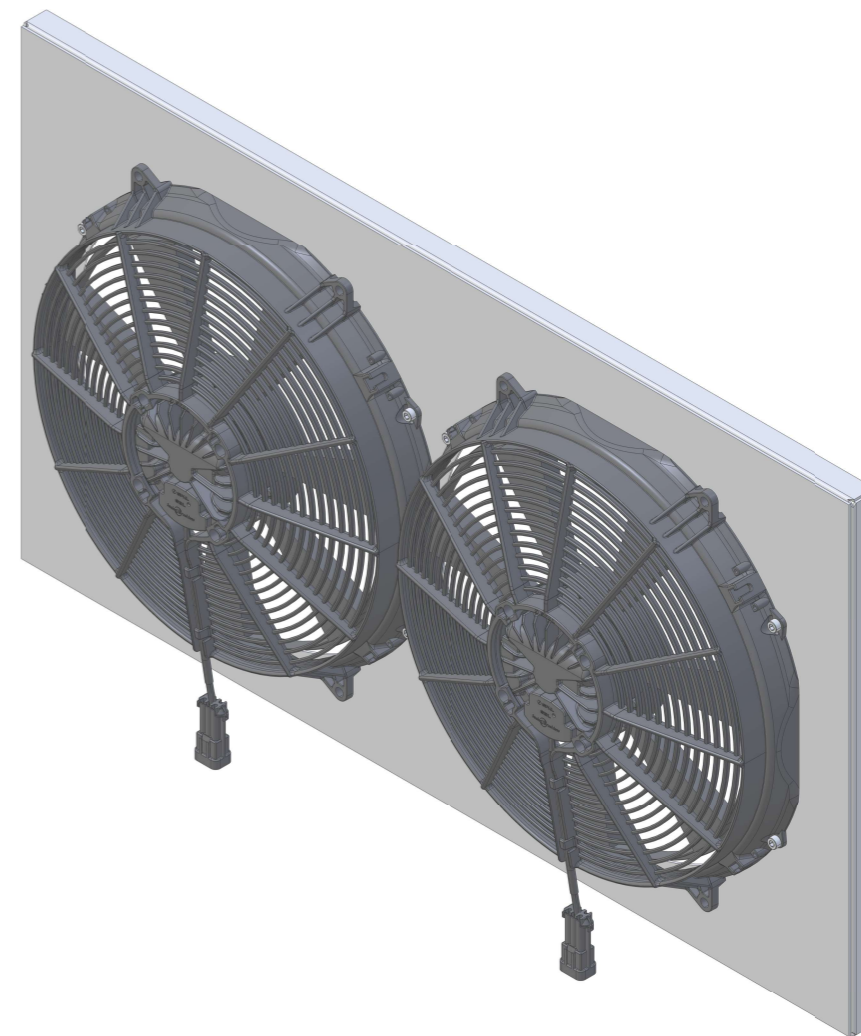

Fan Package SKU#	Fan Type	Mount Style	Fan Ø Size	Dimension "X"
8-0010-002BL	300 Watt Brushless	Flush	10"	11"
8-0015-002BL			15"	15 3/4"

- The images below illustrate an example of the DIY Kit assembled without any resizing (all parts to be trimmed to customer requirements).
- All sheet metal components, including the four "L" brackets and the face sheet, can be custom cut to fit your specific needs.
- Depending on your preference and available equipment, the DIY kit can be assembled using sheet metal screws, pop rivets, or welding.