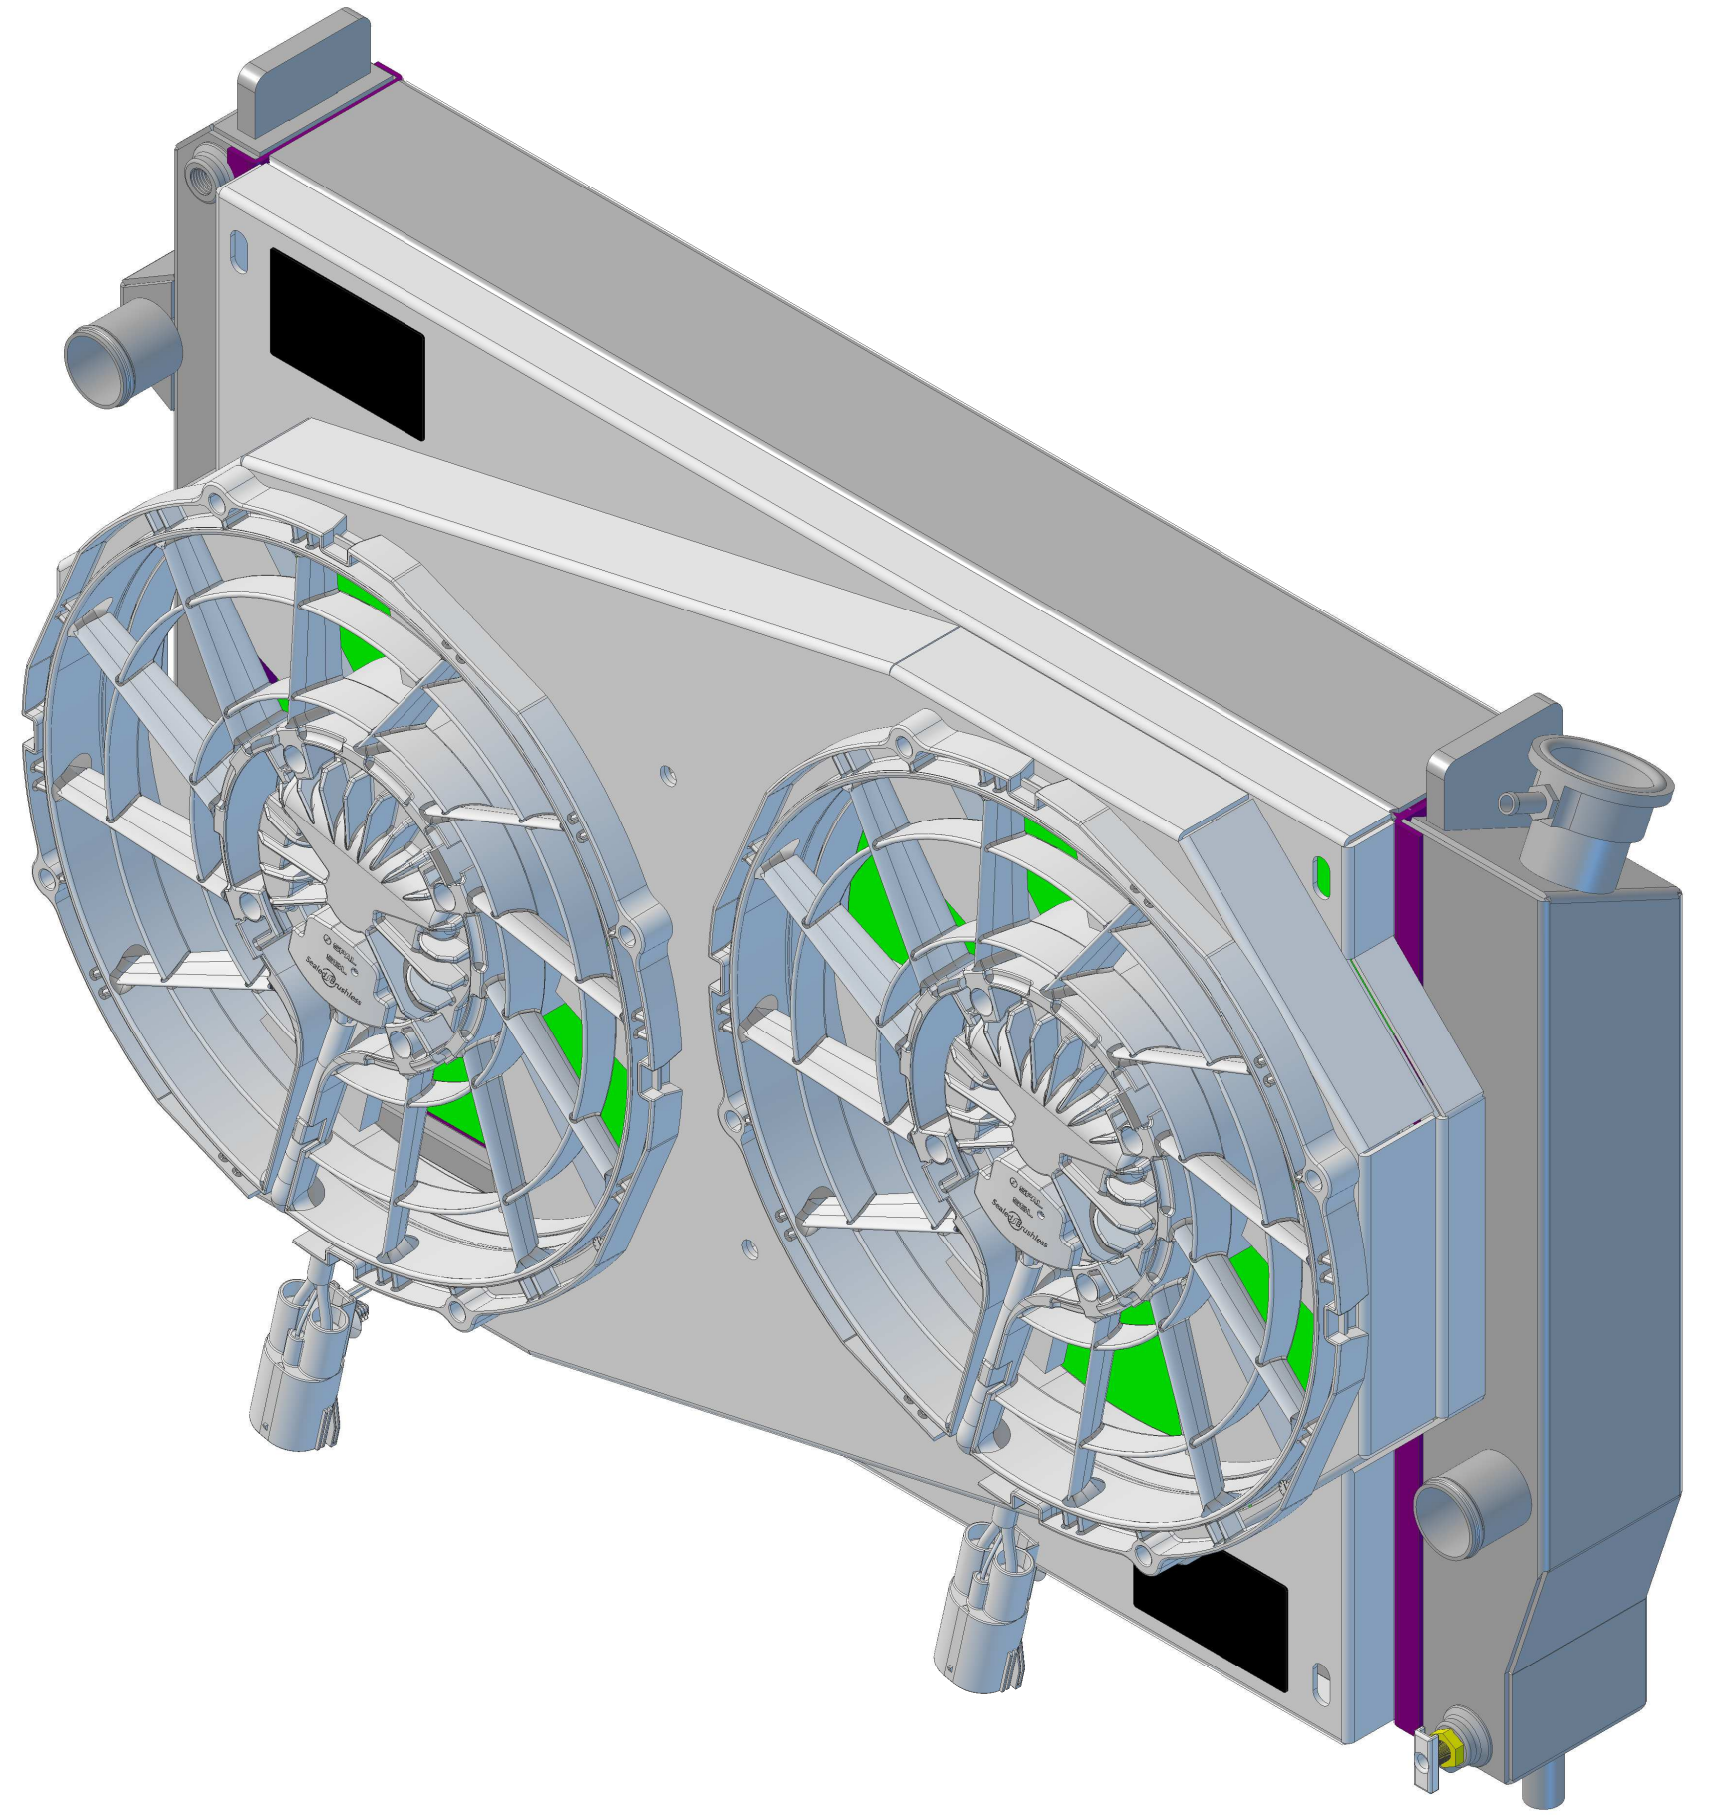

Ø1 1/4

Wizard
cooling
Custom Aluminum Radiators
www.wizardcooling.com

Contact Us:
716-655-6760

Part Number
2365-202BL