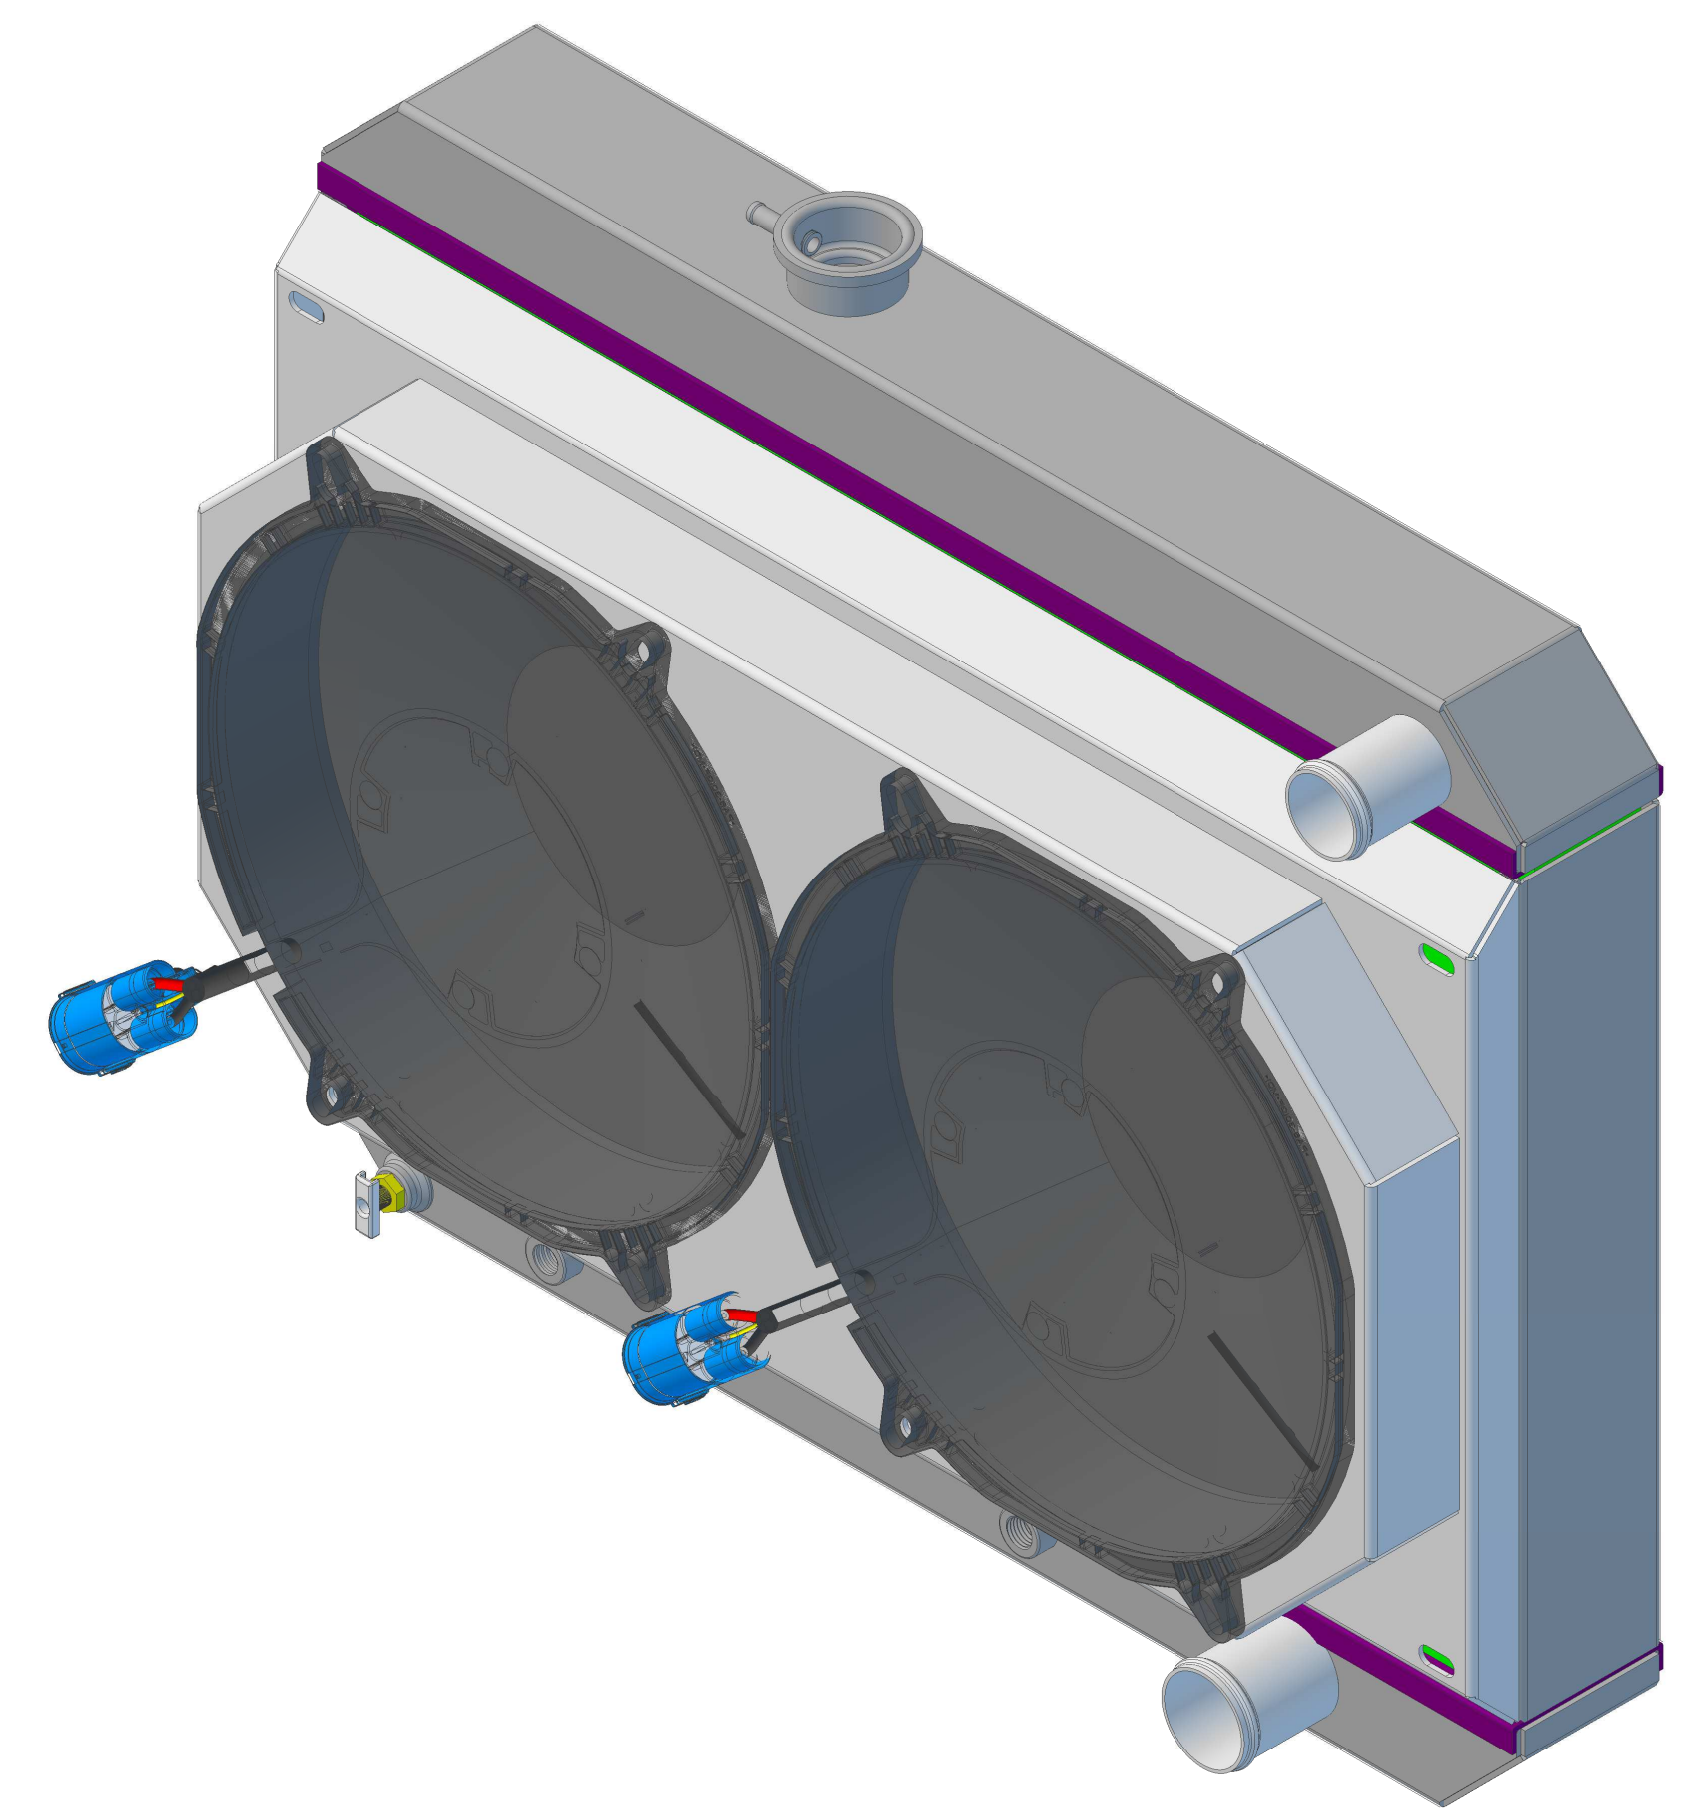

B

B

A

A

www.wizardcooling.com

Contact Us:
716-655-6760

Part Number
27100-212BL

8 7 6 5 4 3 2 1