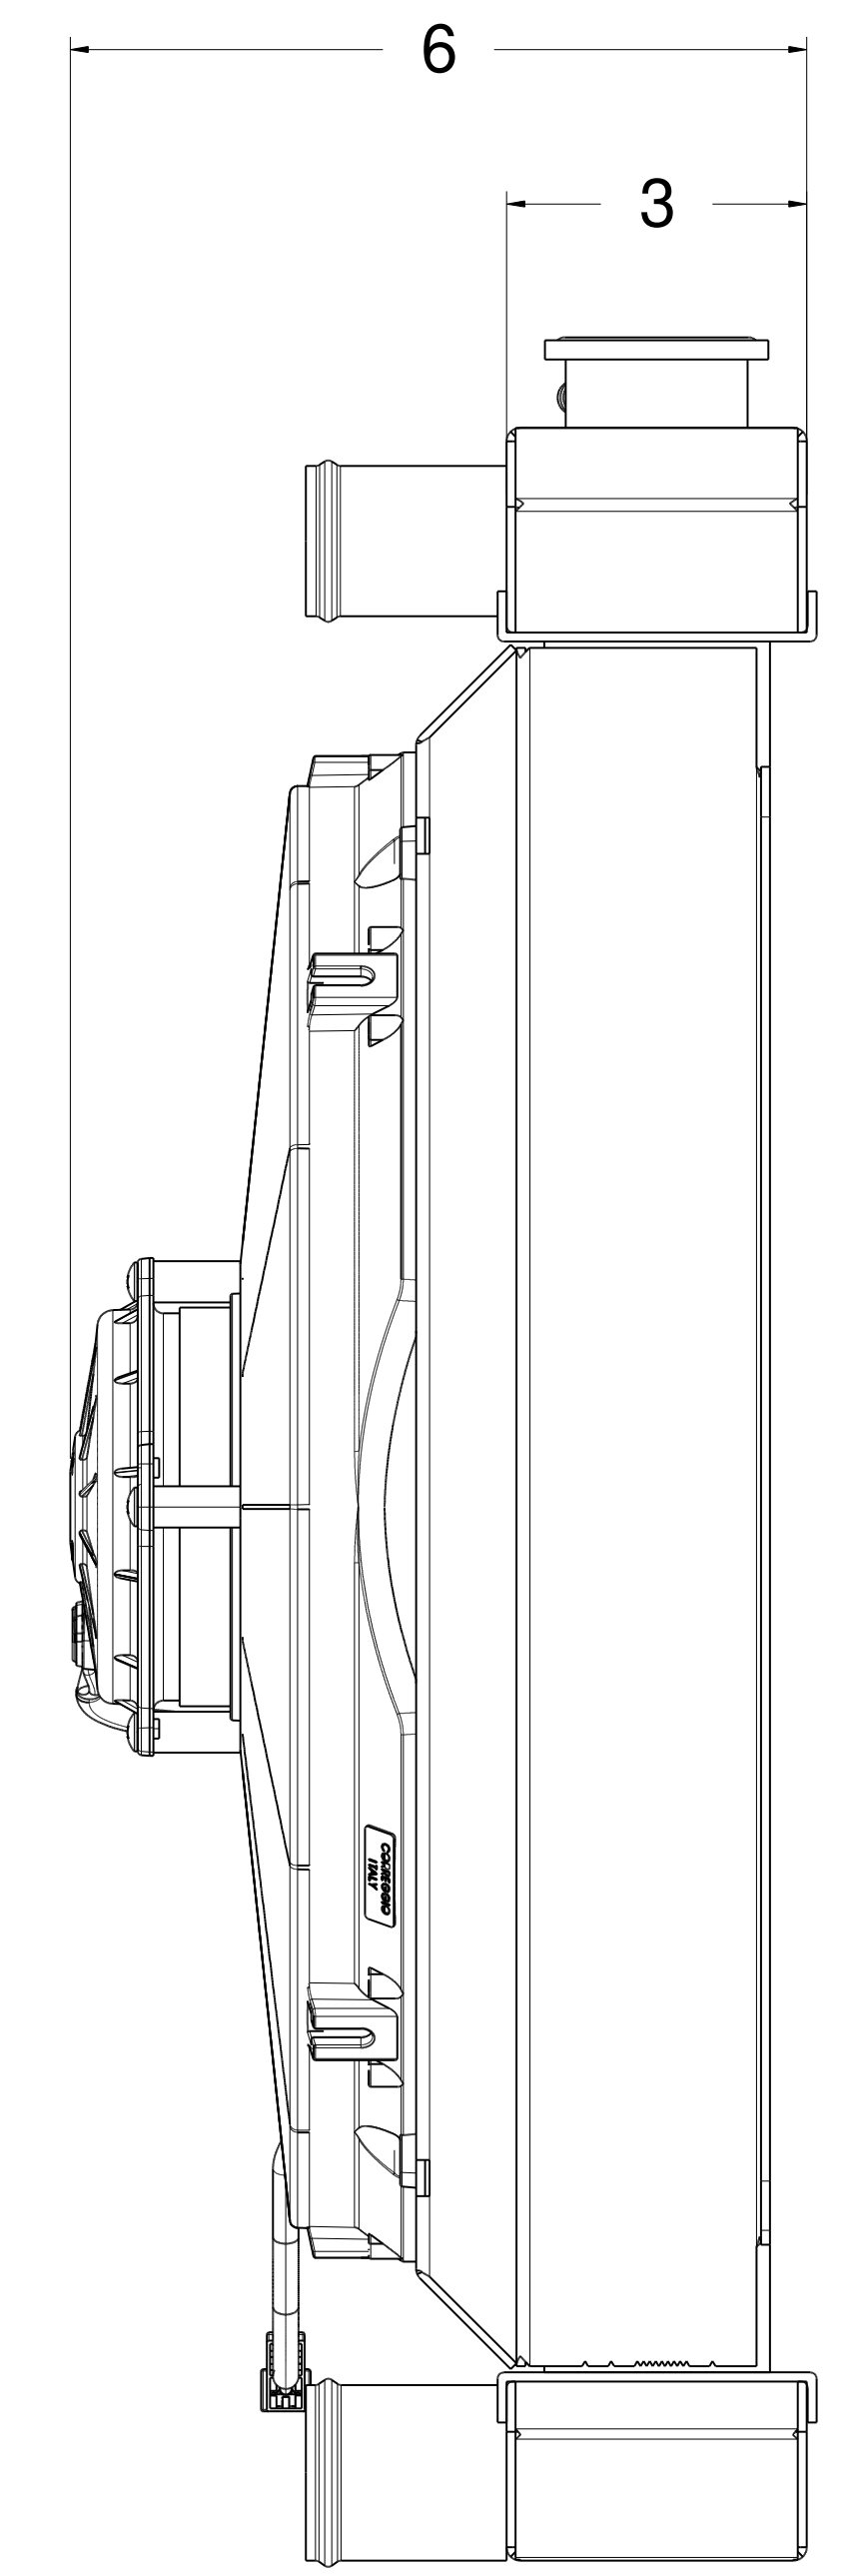

22 11/16

Ø1 1/2

21 1/4

Ø1 3/4

Wizard[™]
cooling
Custom Aluminum Radiators
www.wizardcooling.com

Contact Us:
716-655-6760

Part Number
411-118LP