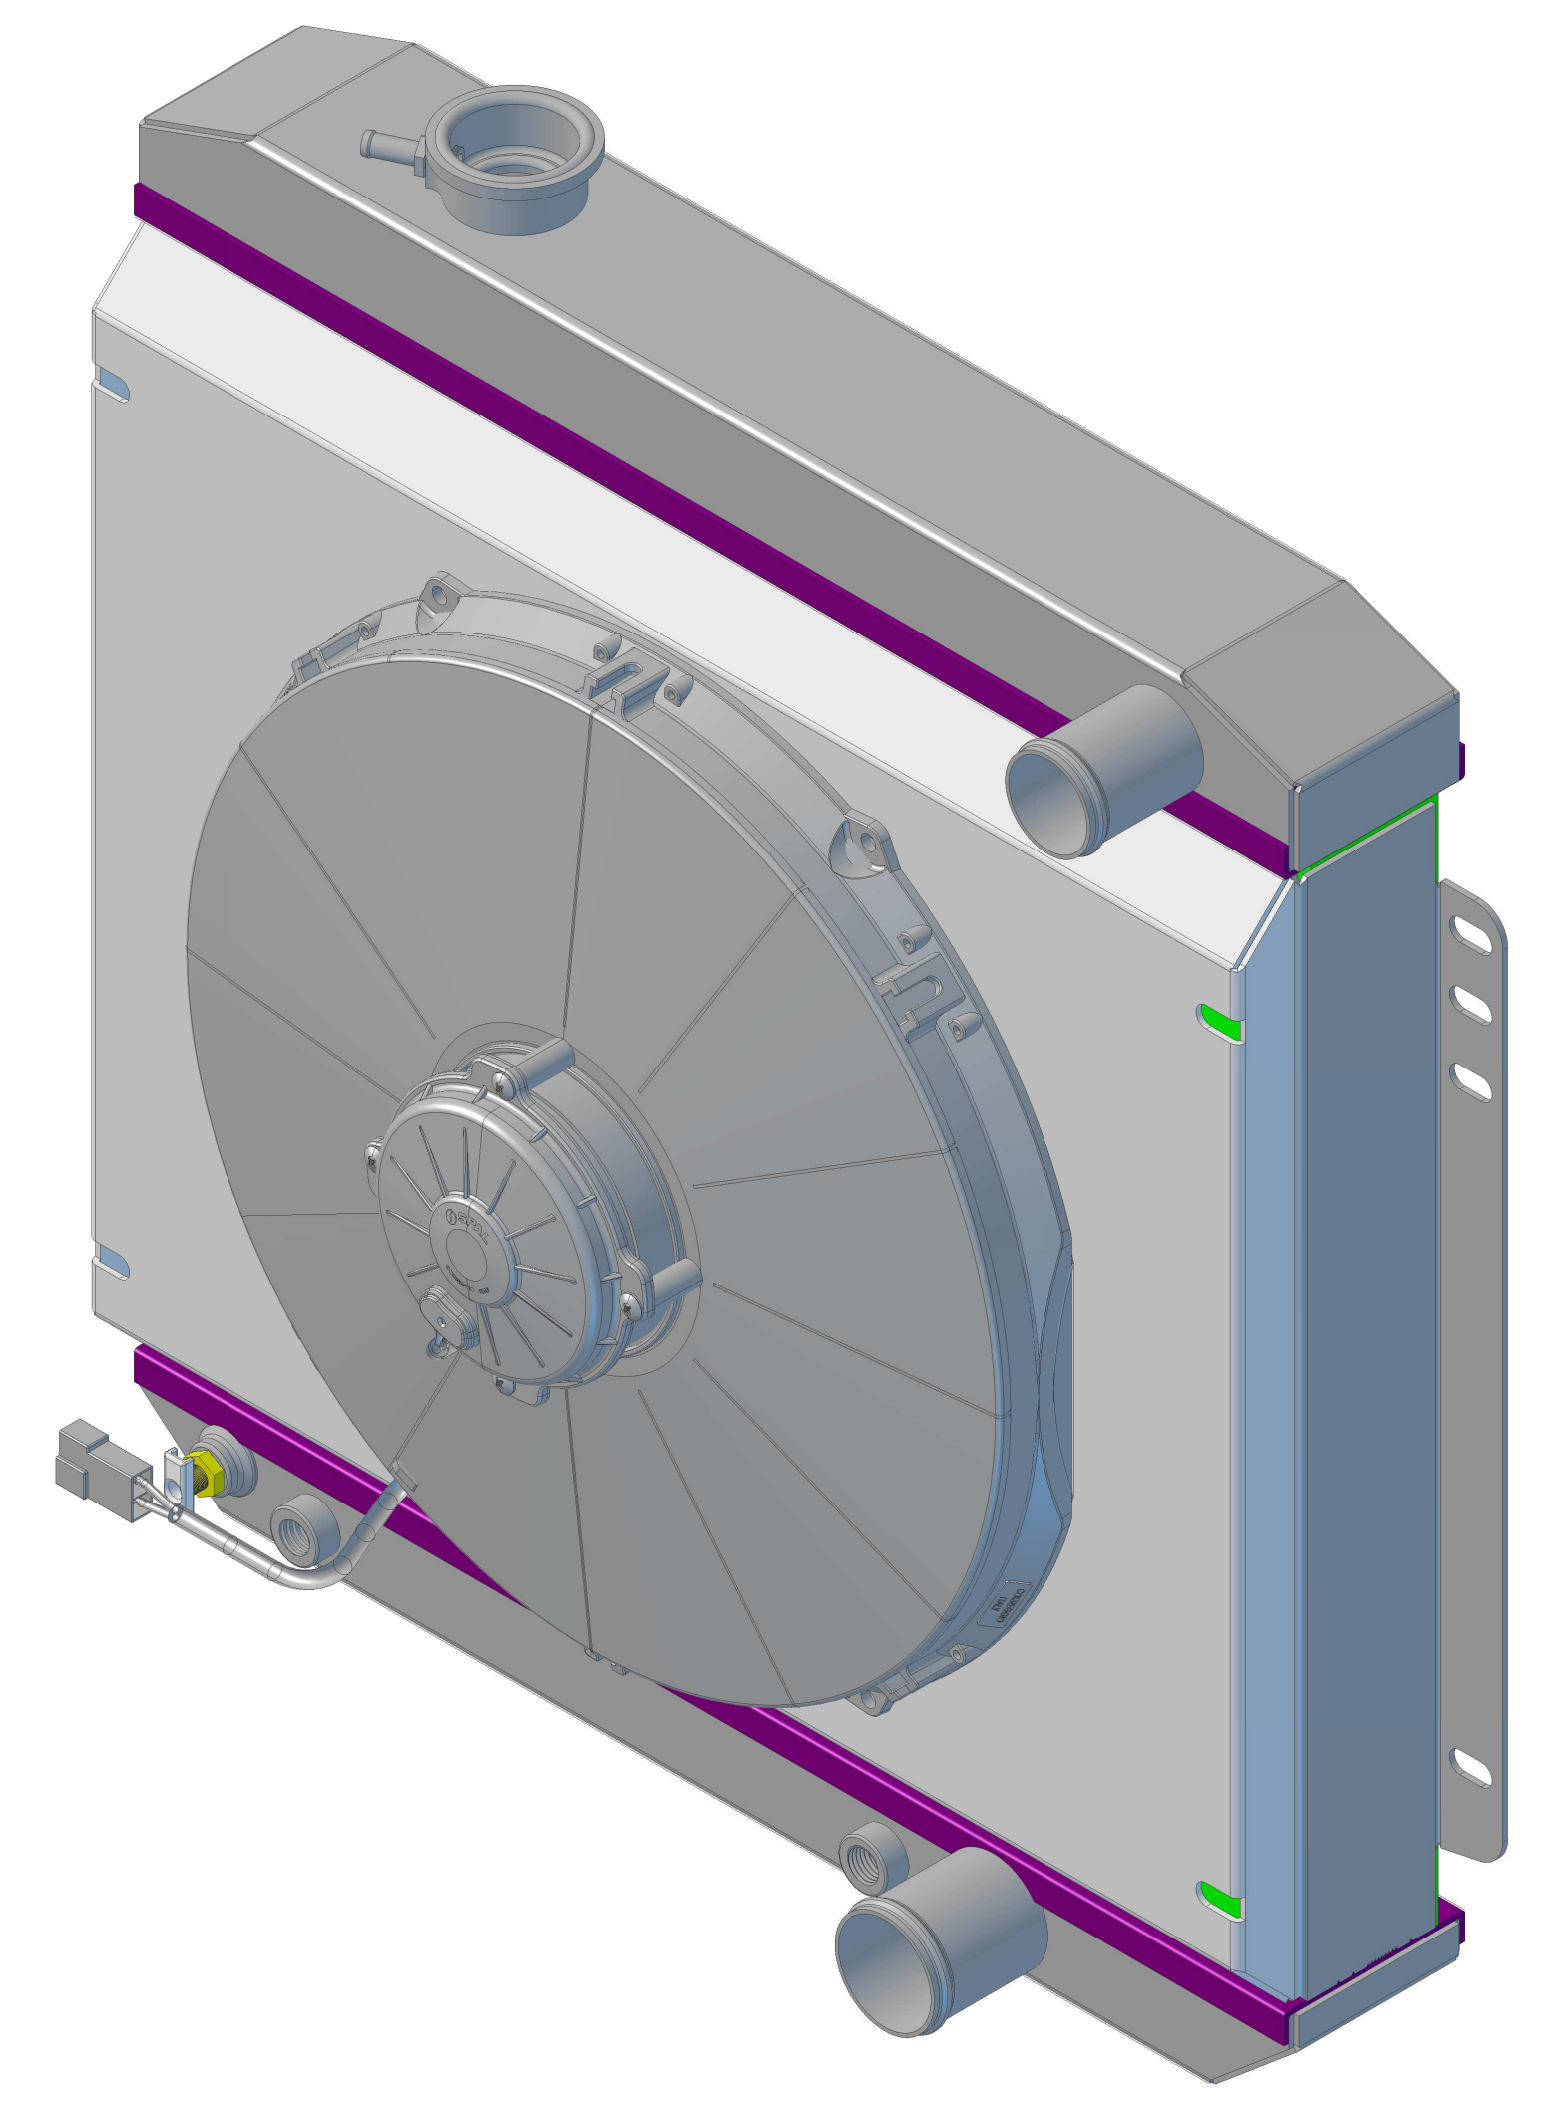

22 11/16

Ø1 1/2

21 1/4

Ø1 3/4

Wizard[™]
cooling
Custom Aluminum Radiators
www.wizardcooling.com

Contact Us:
716-655-6760

Part Number
411-118LP