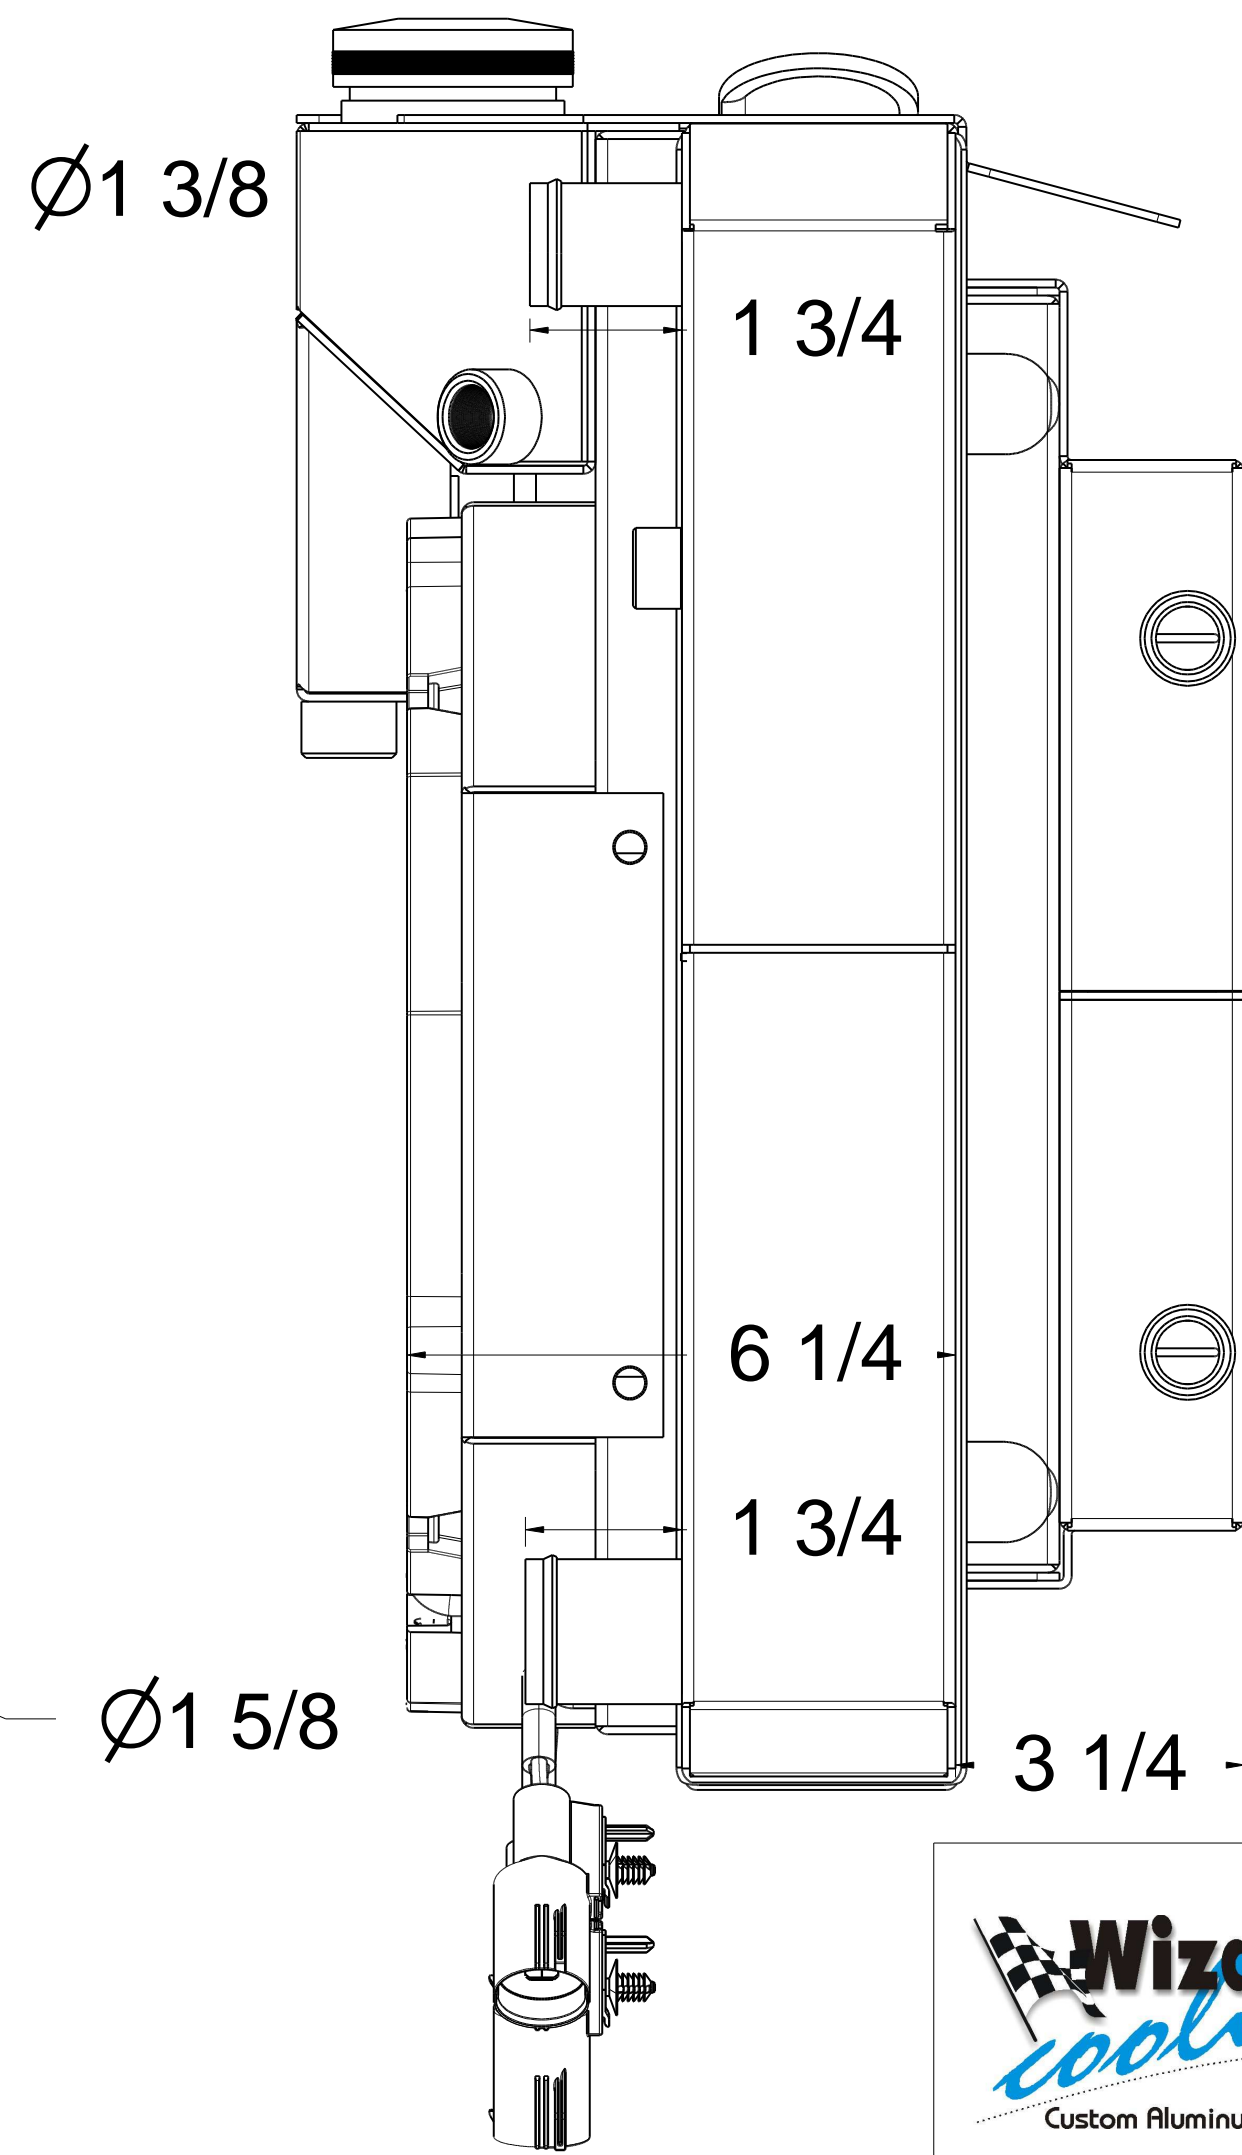

8 7 6 5 4 3 2 1

ZONE		REV	DESCRIPTION	DATE	APPROVED
REVISIONS					

D

D

C

C

B

B

A

A

8 7 6 5 4 3 2 1

 Wizard <i>cooling</i> Custom Aluminum Radiators	DRAWN TJM	DATE 1/18/17	Title: 562-BEAST		
	CHECKED				
	QA		SIZE D	FSCM NO.	DWG NO.
	MFG		SCALE 1:1		REV -
APPROVED			SHEET		