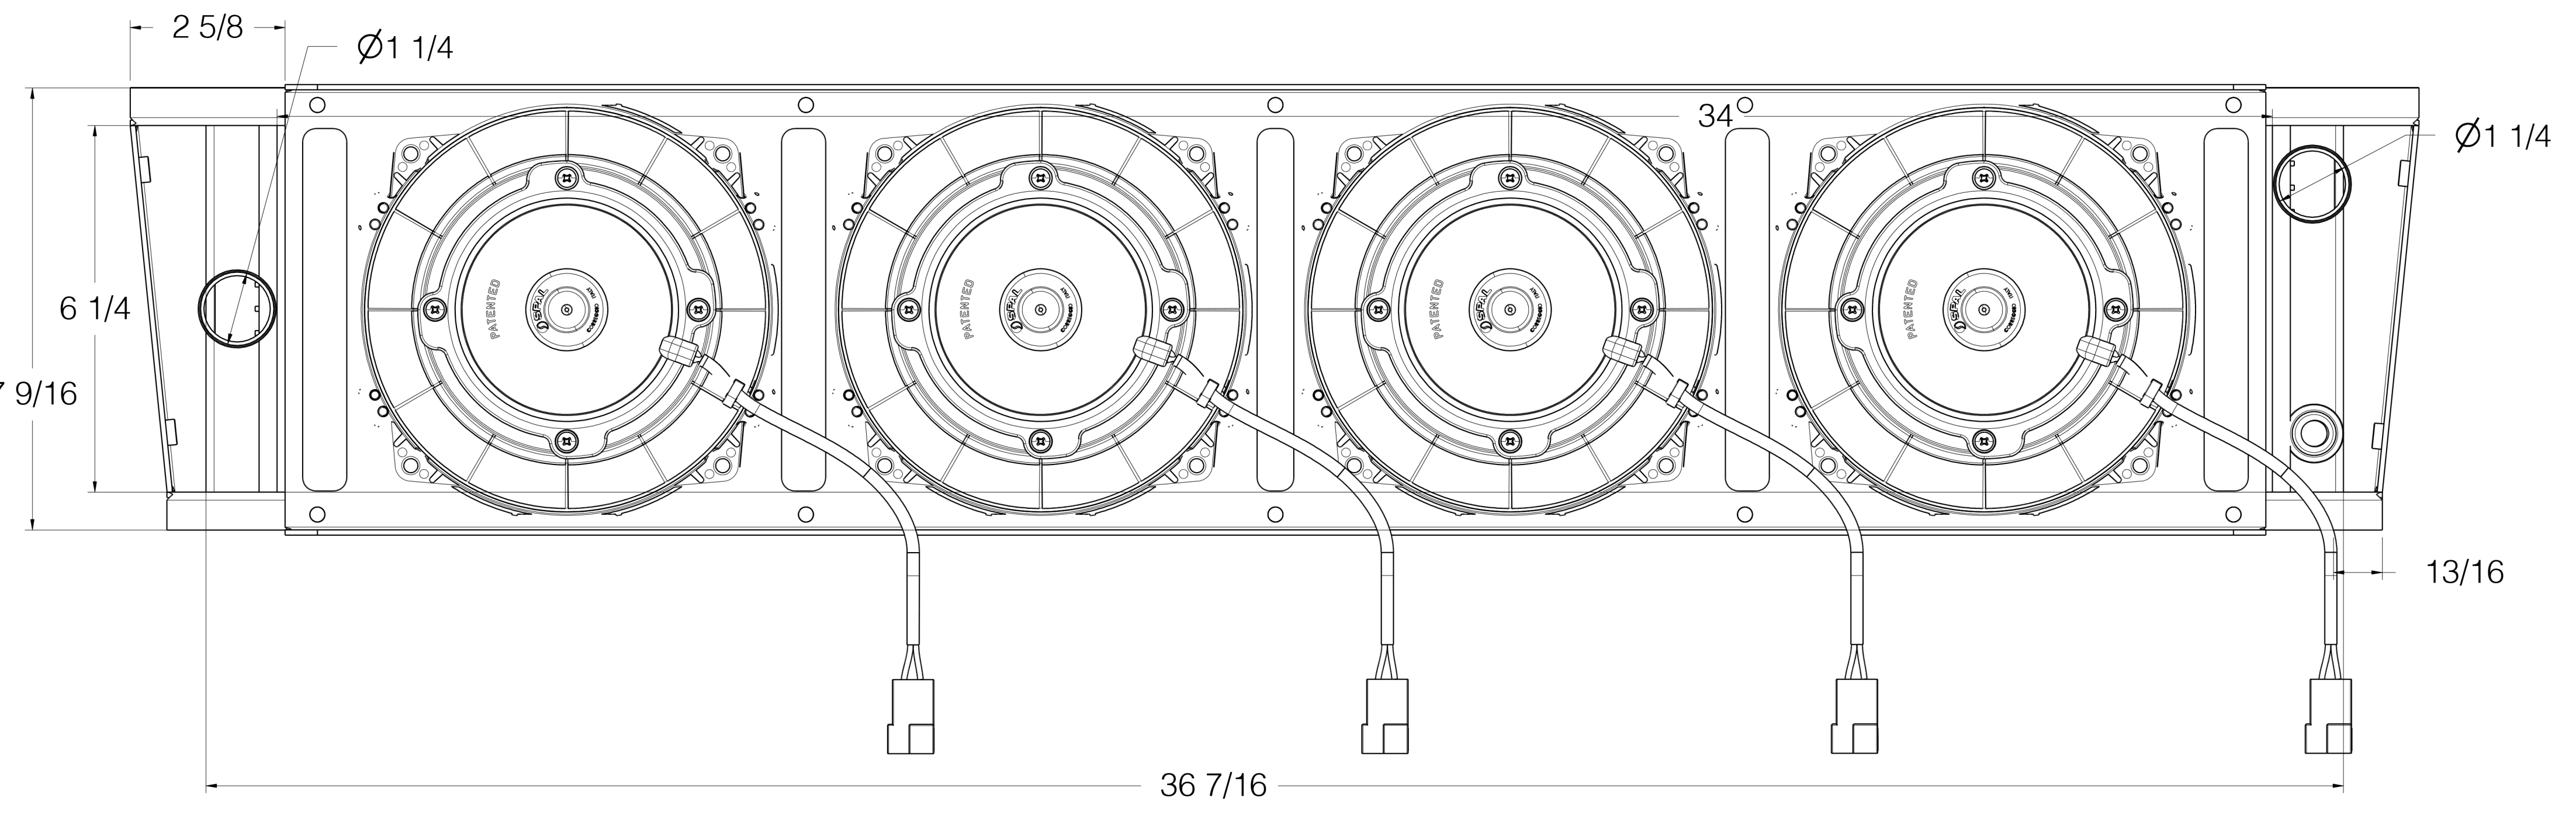

ZONE		REV	DESCRIPTION	DATE	APPROVED
REVISIONS					

 <p>Wizard cooling Custom Aluminum Radiators</p>	DRAWN CLP	DATE	Title: 99052-104LP Lotus Esprit S1 Assembly			
	CHECKED					
	QA		SIZE	FSCM NO.	DWG NO.	REV
	MFG		D			-
APPROVED		SCALE	1:2		SHEET	