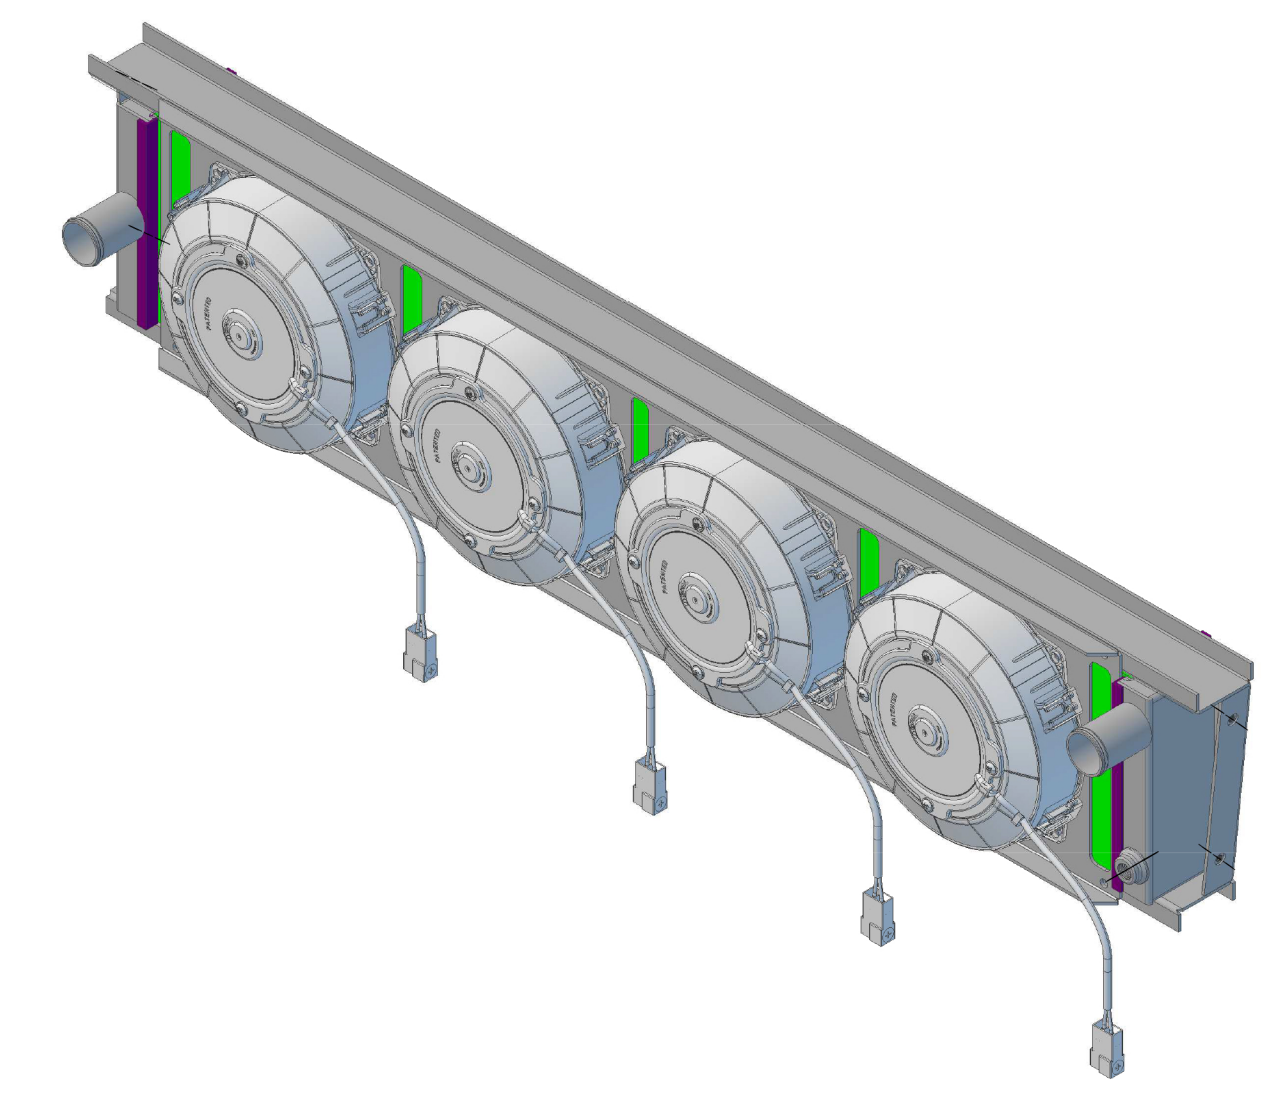

ZONE		REV	DESCRIPTION	DATE	APPROVED
REVISIONS					

 <p>Wizard cooling Custom Aluminum Radiators</p>	DRAWN CLP	DATE	Title: 99052-104LP Lotus Esprit S1 Assembly			
	CHECKED					
	QA		SIZE	FSCM NO.	DWG NO.	REV
	MFG		D			-
APPROVED		SCALE	1:2		SHEET	