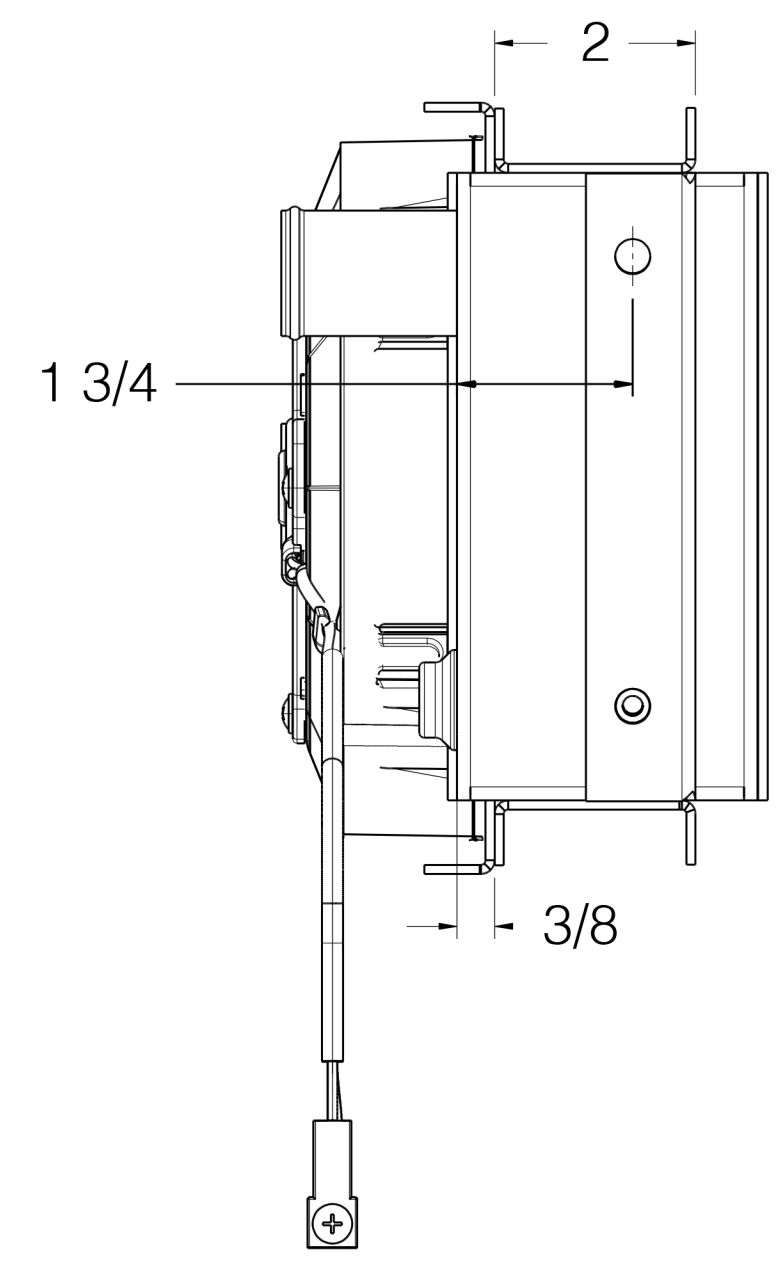

ZONE		REV	DESCRIPTION	DATE	APPROVED
REVISIONS					

 <p>Wizard cooling Custom Aluminum Radiators</p>	DRAWN CLP	DATE	Title: 99052-104LP Lotus Esprit S1 Assembly			
	CHECKED					
	QA		SIZE	FSCM NO.	DWG NO.	REV
	MFG		D			-
APPROVED		SCALE	1:2		SHEET	