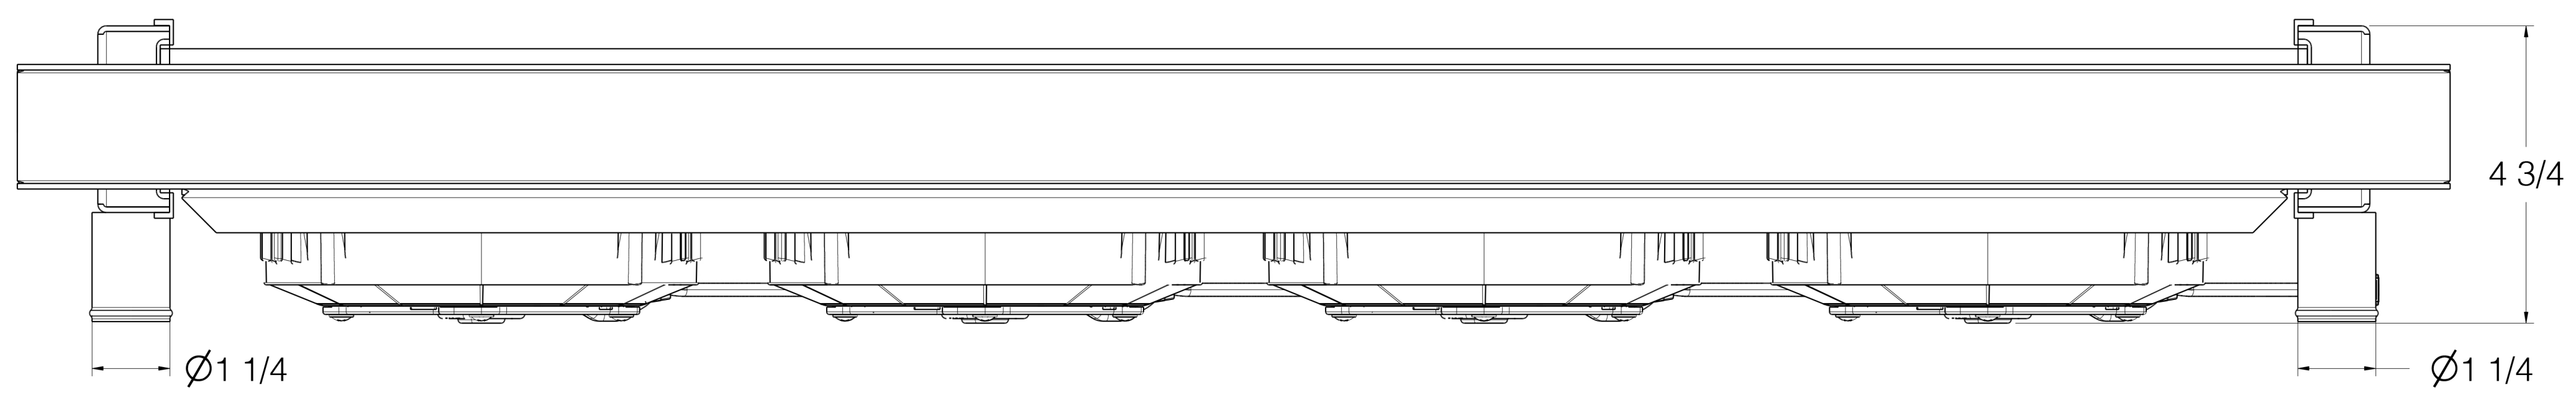

ZONE		REV	DESCRIPTION	DATE	APPROVED
REVISIONS					

 <p>Wizard cooling Custom Aluminum Radiators</p>	DRAWN CLP	DATE	Title: 99052-104LP Lotus Esprit S1 Assembly			
	CHECKED					
	QA		SIZE	FSCM NO.	DWG NO.	REV
	MFG		D			-
APPROVED		SCALE	1:2		SHEET	