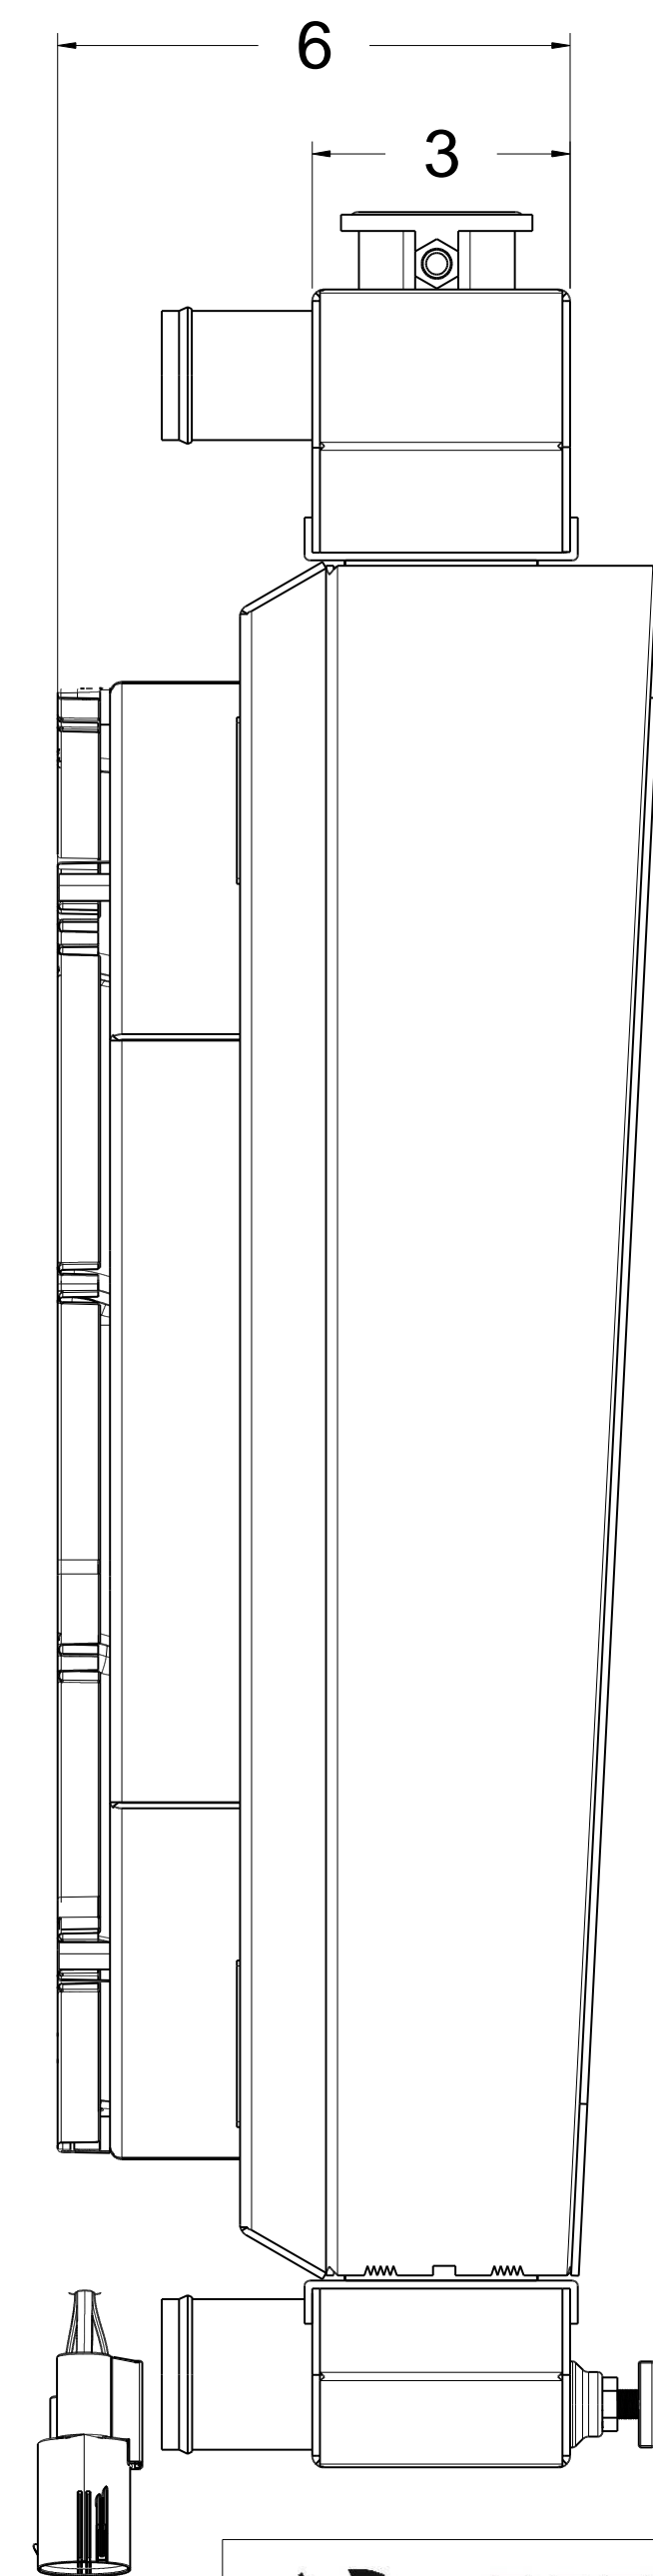

26 11/16
21 3/4

Ø1 1/2

25 5/16

Ø1 3/4

Contact Us:
716-655-6760

Part Number
99002-208BL

www.wizardcooling.com