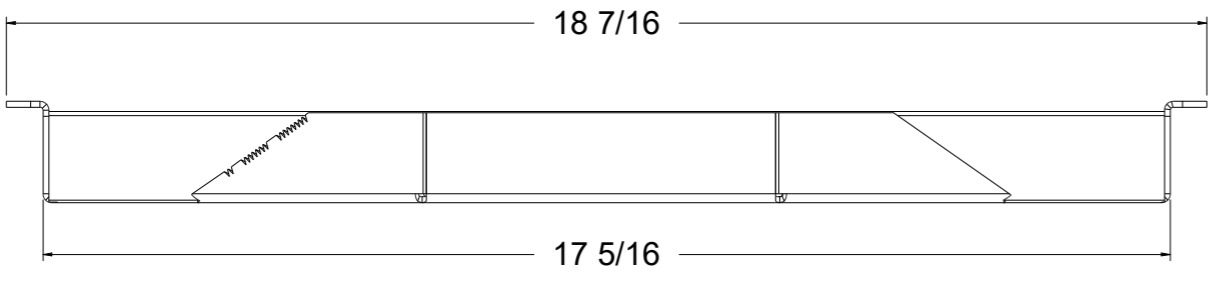

8 7 6 5 4 3 2 1

D
C
B
A

D
C
B
A

Wizard
cooling
Custom Aluminum Radiators
www.wizardcooling.com

Contact Us:
716-655-6760

Part Number
1964.5-1966 Ford Mustang
1-251/259-005
OEM Shroud

8 7 6 5 4 3 2 1