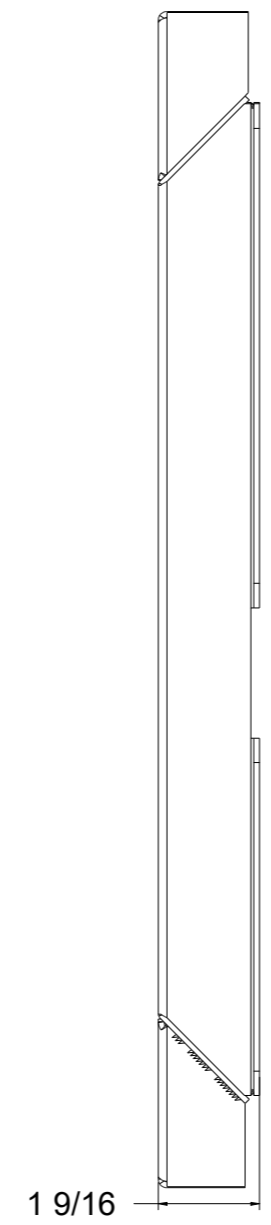

8 7 6 5 4 3 2 1

D
C
B
A

D
C
B
A

Wizard
cooling
Custom Aluminum Radiators
www.wizardcooling.com

Contact Us:
716-655-6760

Part Number
1964.5-1966 Ford Mustang
1-251/259-005
OEM Shroud

8 7 6 5 4 3 2 1