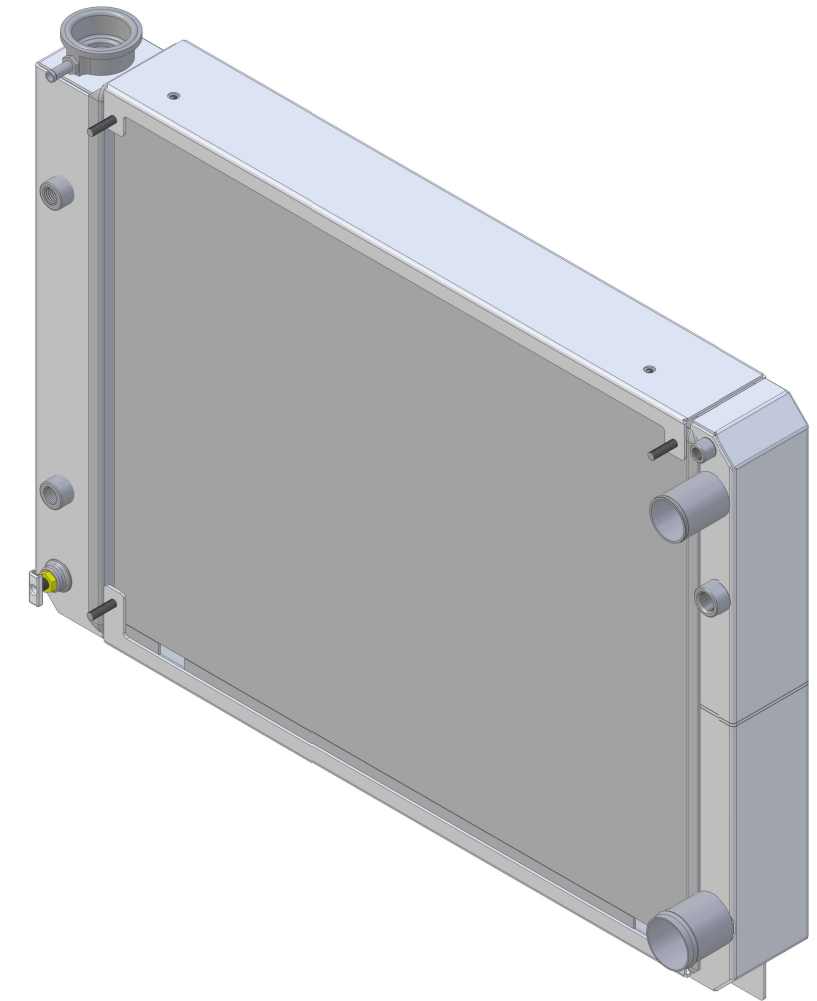

SKU #	Transmission	Core Size
1-383-100LS	Manual	Standard (2 Rows Of 1" Tubes)
1-383-110LS	Automatic	
1-383-200LS	Manual	Upgraded (2 Rows Of 1.25" Tubes)
1-383-210LS	Automatic	

www.wizardcooling.com

Contact Us:
716-655-6760

Part Number
**1-383 LS
RADIATOR**