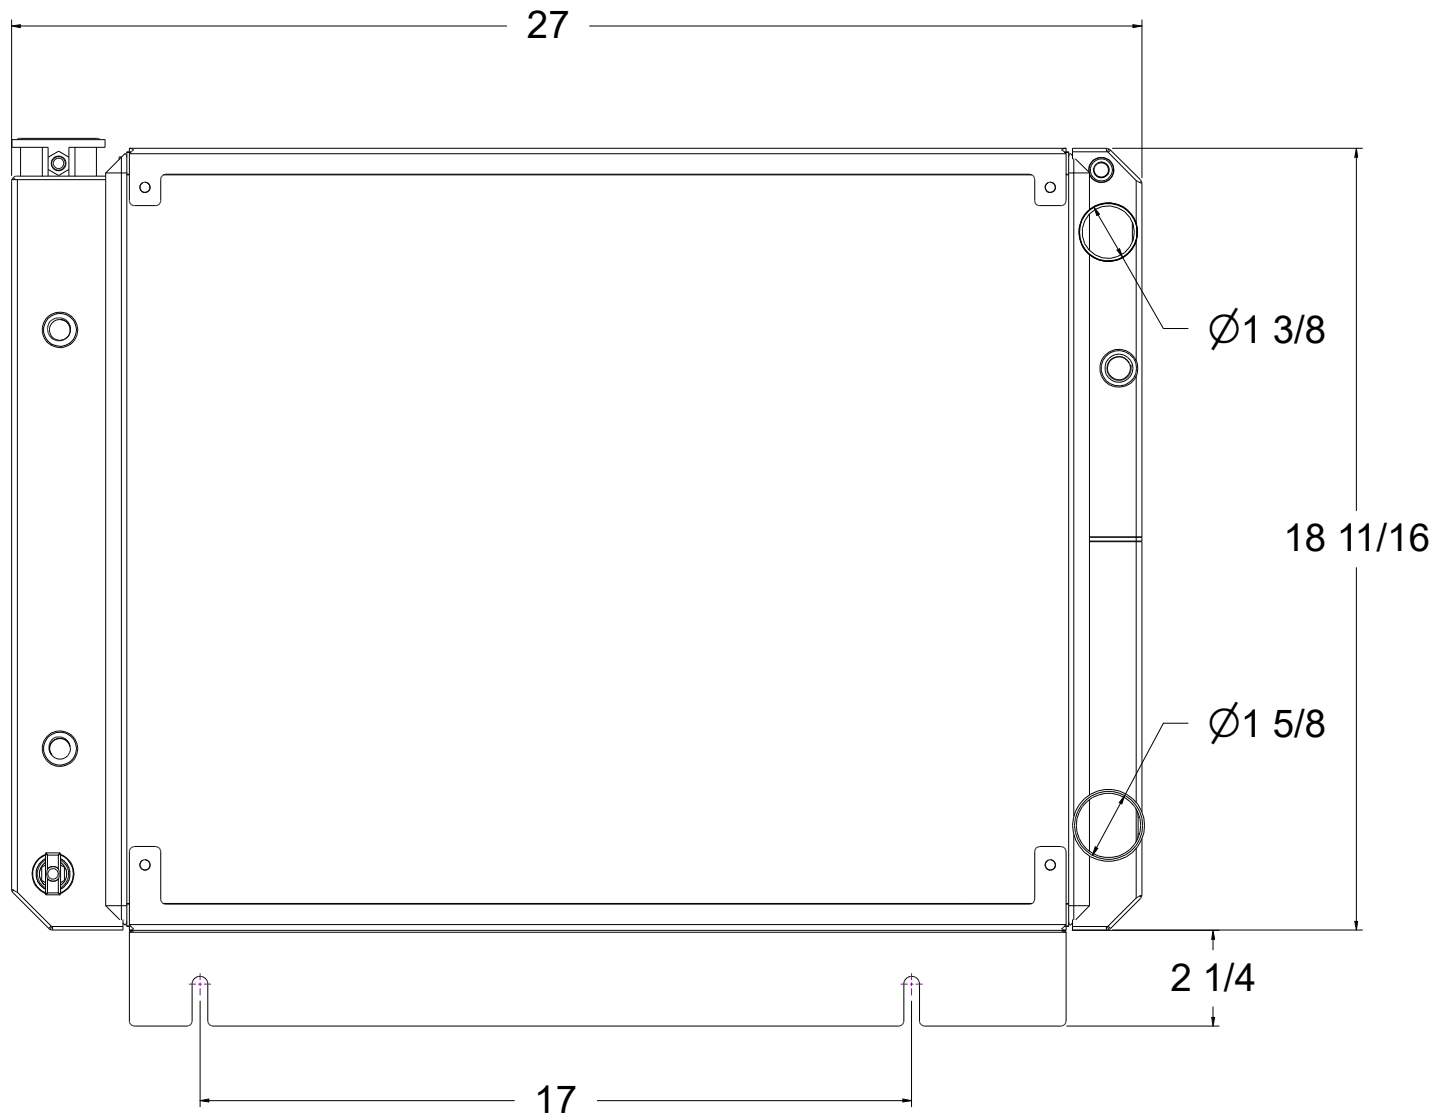

SKU #	Transmission	Core Size
1-383-100LS	Manual	Standard (2 Rows Of 1" Tubes)
1-383-110LS	Automatic	
1-383-200LS	Manual	Upgraded (2 Rows Of 1.25" Tubes)
1-383-210LS	Automatic	

www.wizardcooling.com

Contact Us:
716-655-6760

Part Number
**1-383 LS
RADIATOR**