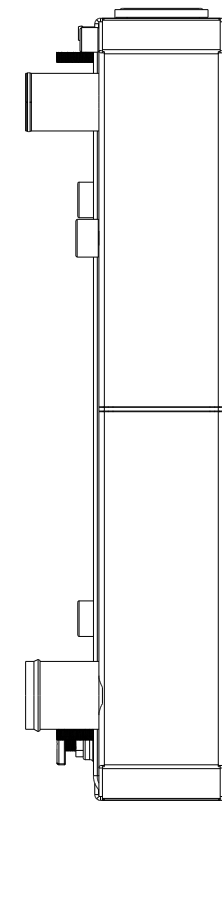

SKU #	Transmission	Core Size
1-383-100LS	Manual	Standard (2 Rows Of 1" Tubes)
1-383-110LS	Automatic	
1-383-200LS	Manual	Upgraded (2 Rows Of 1.25" Tubes)
1-383-210LS	Automatic	

www.wizardcooling.com

Contact Us:
716-655-6760

Part Number
**1-383 LS
RADIATOR**