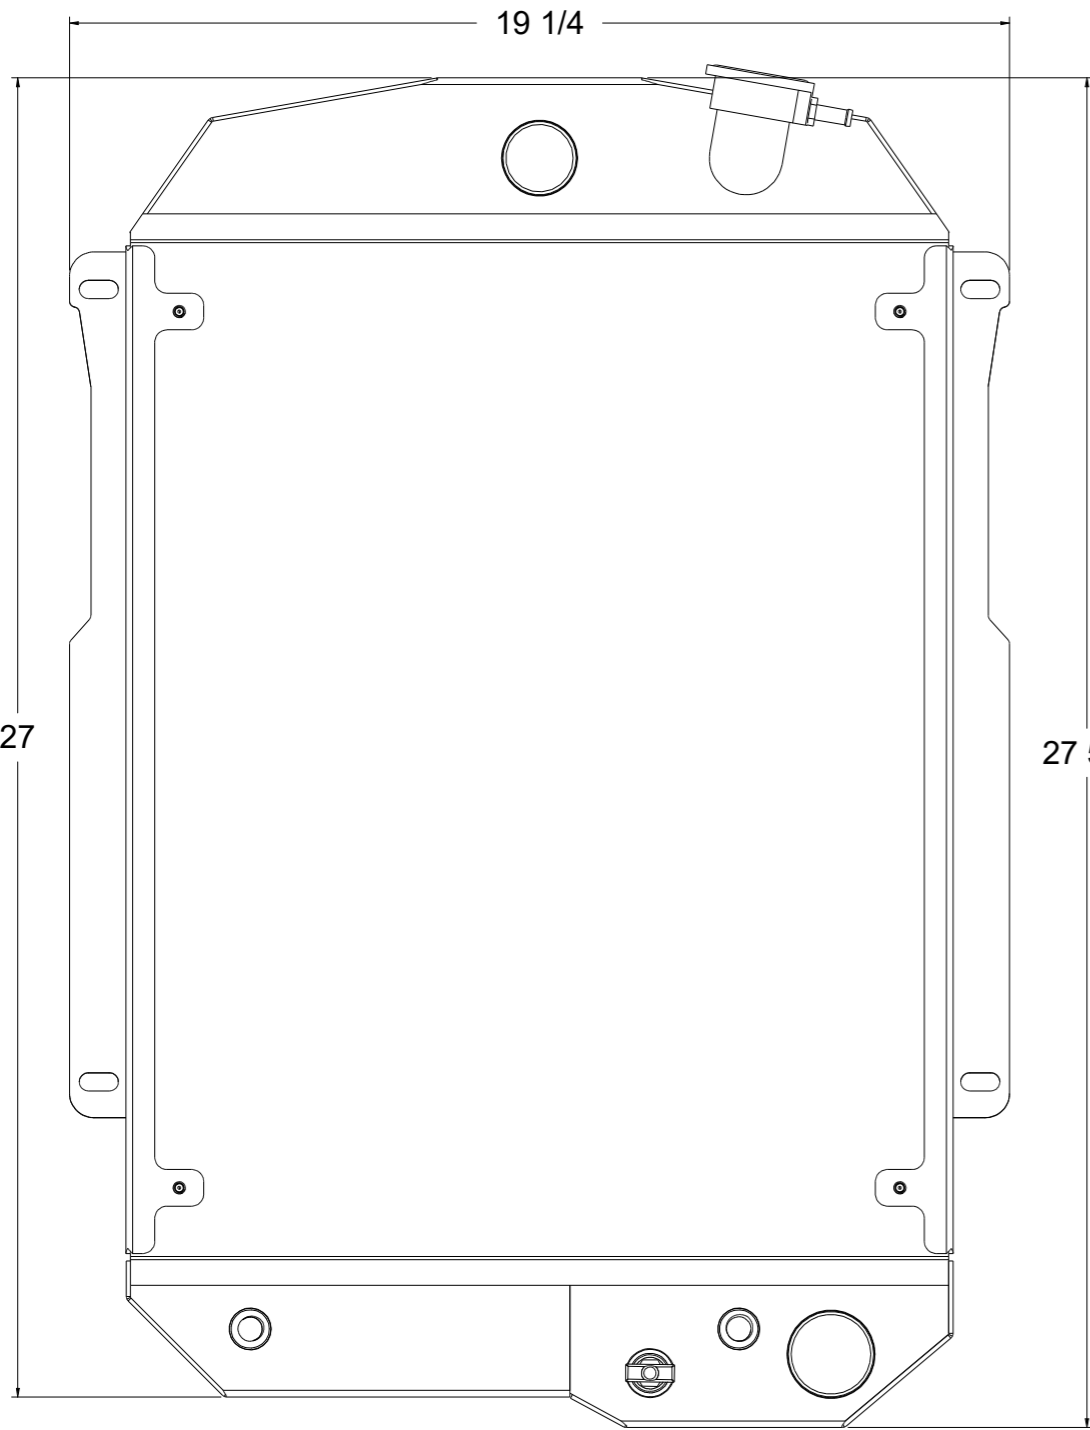

8 7 6 5 4 3 2 1

SKU #	Transmission	Core Size
1-10503-100	Manual	Standard (2 Rows Of 1" Tubes)
1-10503-110	Automatic	
1-10503-200	Manual	Upgraded (2 Rows Of 1.25" Tubes)
1-10503-210	Automatic	

Contact Us:
716-655-6760

Part Number
1-10503-Radiator

8 7 6 5 4 3 2 1

D

D

C

C

B

B