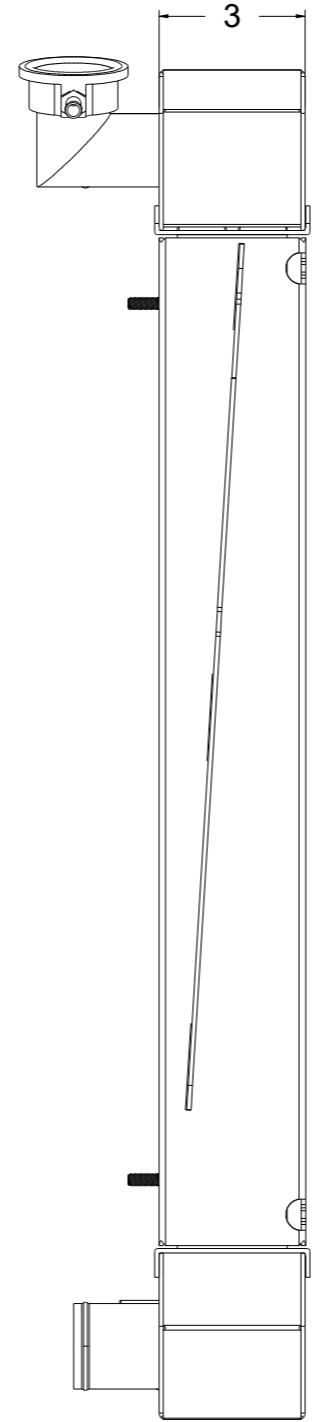

8 7 6 5 4 3 2 1

SKU #	Transmission	Core Size
1-10503-100	Manual	Standard (2 Rows Of 1" Tubes)
1-10503-110	Automatic	
1-10503-200	Manual	Upgraded (2 Rows Of 1.25" Tubes)
1-10503-210	Automatic	

Contact Us:
716-655-6760

Part Number
1-10503-Radiator

8 7 6 5 4 3 2 1

D

D

C

C

B

B