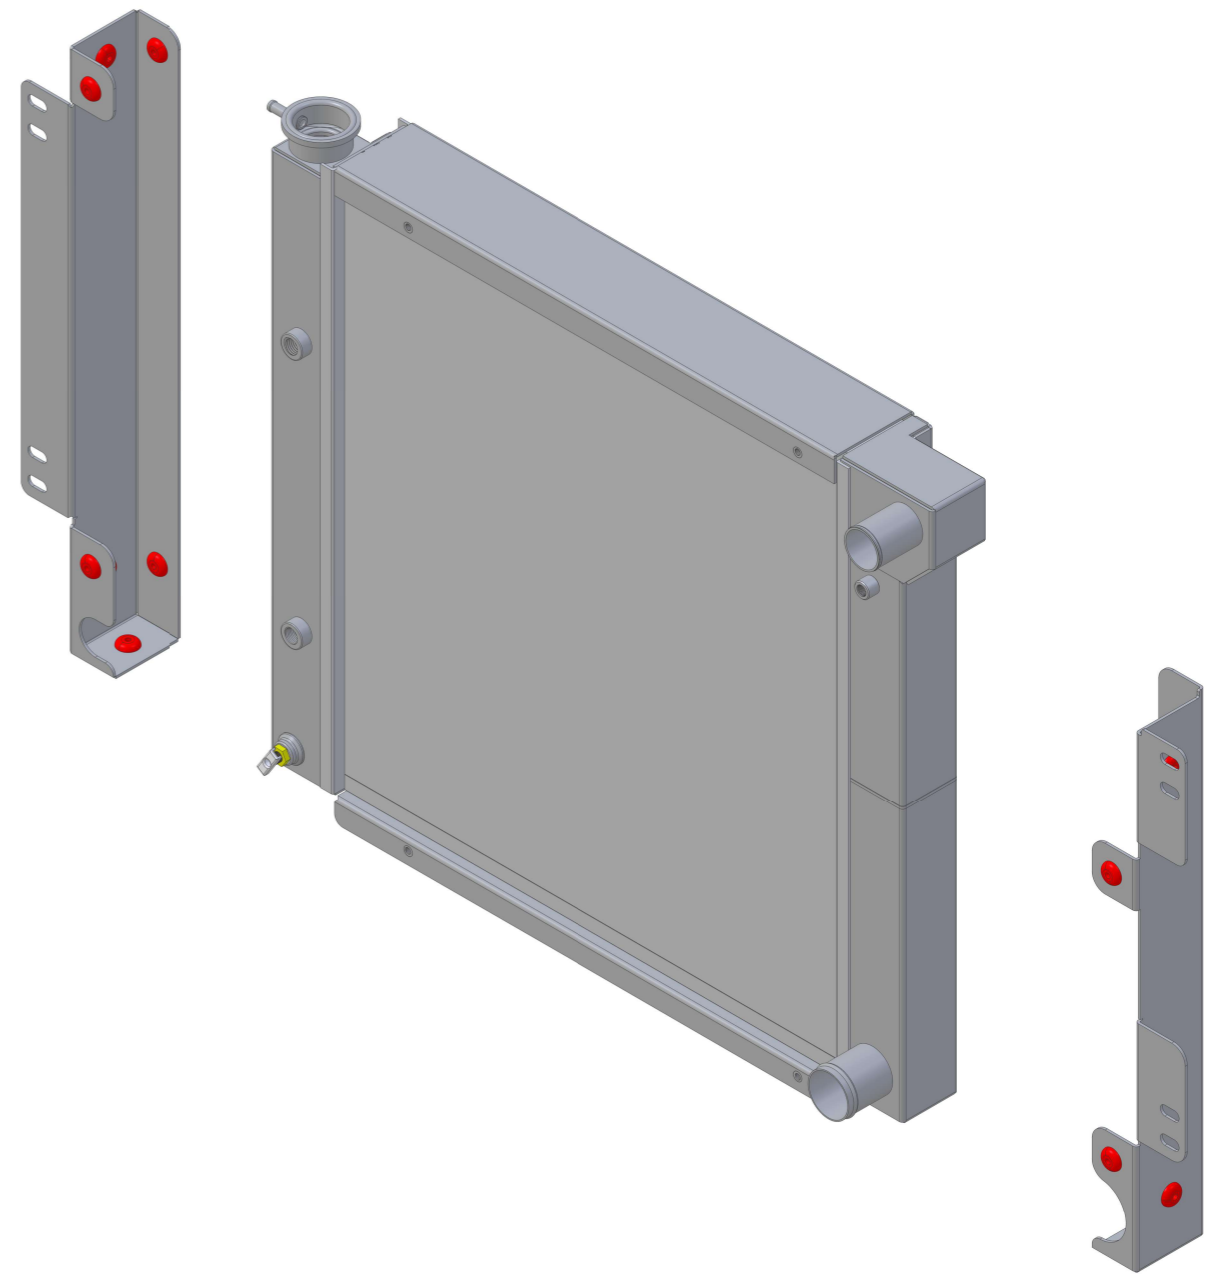

SKU #	Transmission	Core Size
1-139-100LSRM	Manual	Standard (2 Rows Of 1" Tubes)
1-139-110LSRM	Automatic	
1-139-200LSRM	Manual	Upgraded (2 Rows Of 1.25" Tubes)
1-139-210LSRM	Automatic	

www.wizardcooling.com

Contact Us:
716-655-6760

Part Number
1-139-LS Radiator

8 7 6 5 4 3 2 1

D

D

C

C

B