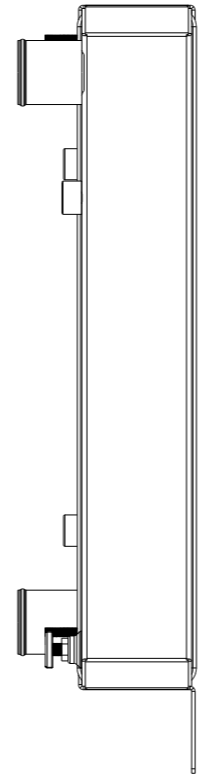

SKU #	Transmission	Core Size
1-383-100	Manual	Standard (2 Rows Of 1" Tubes)
1-383-110	Automatic	
1-383-200	Manual	Upgraded (2 Rows Of 1.25" Tubes)
1-383-210	Automatic	

Contact Us:
716-655-6760

Part Number
1-383-Radiator