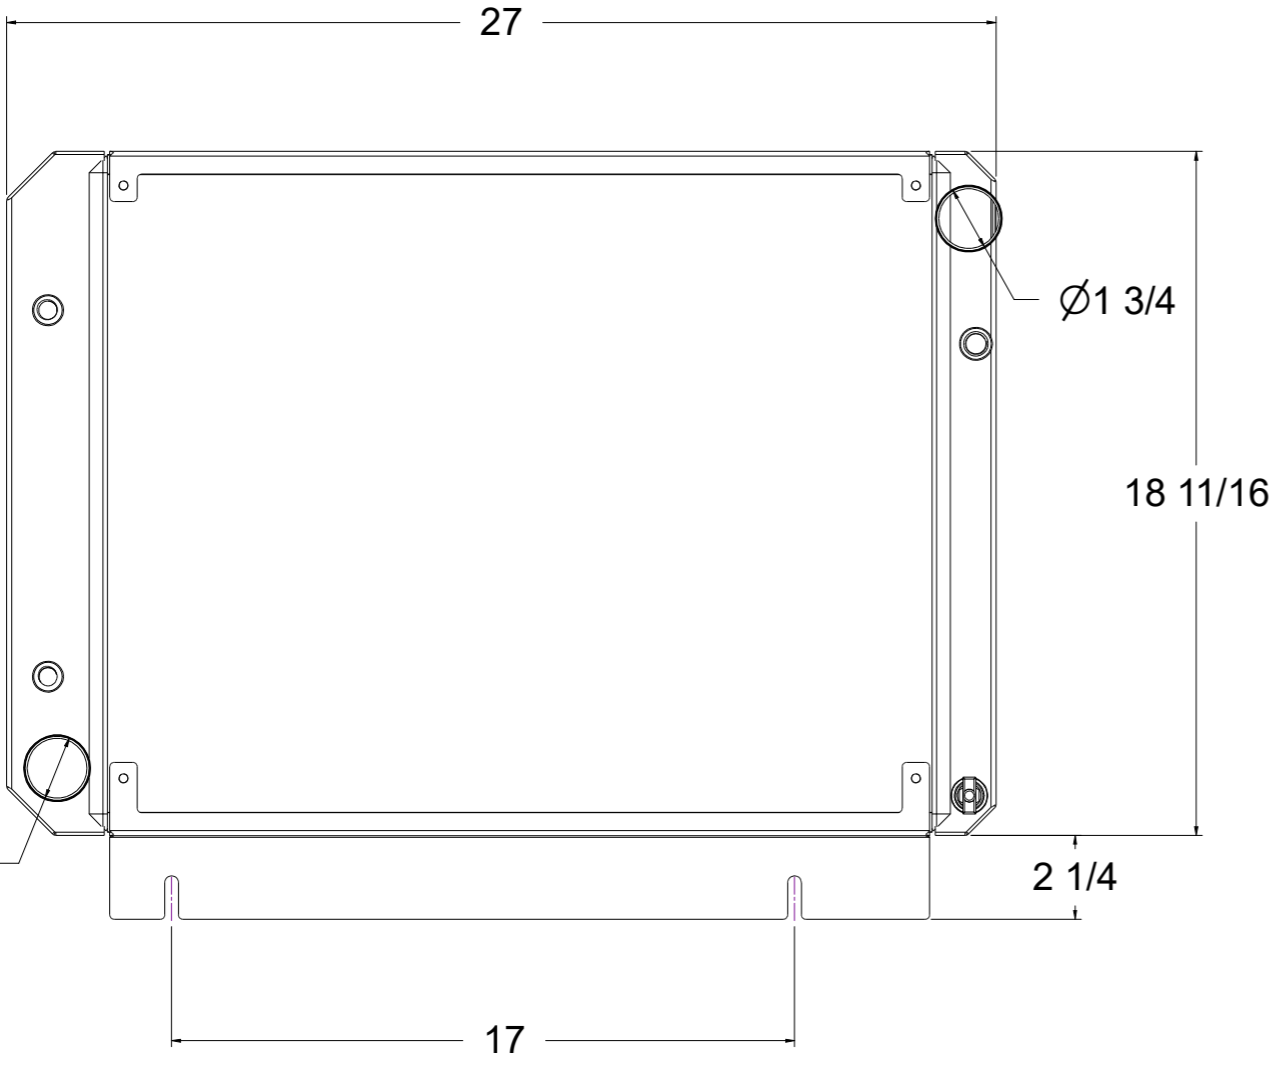

SKU #	Transmission	Core Size
1-383-100	Manual	Standard (2 Rows Of 1" Tubes)
1-383-110	Automatic	
1-383-200	Manual	Upgraded (2 Rows Of 1.25" Tubes)
1-383-210	Automatic	

Contact Us:
716-655-6760

Part Number
1-383-Radiator