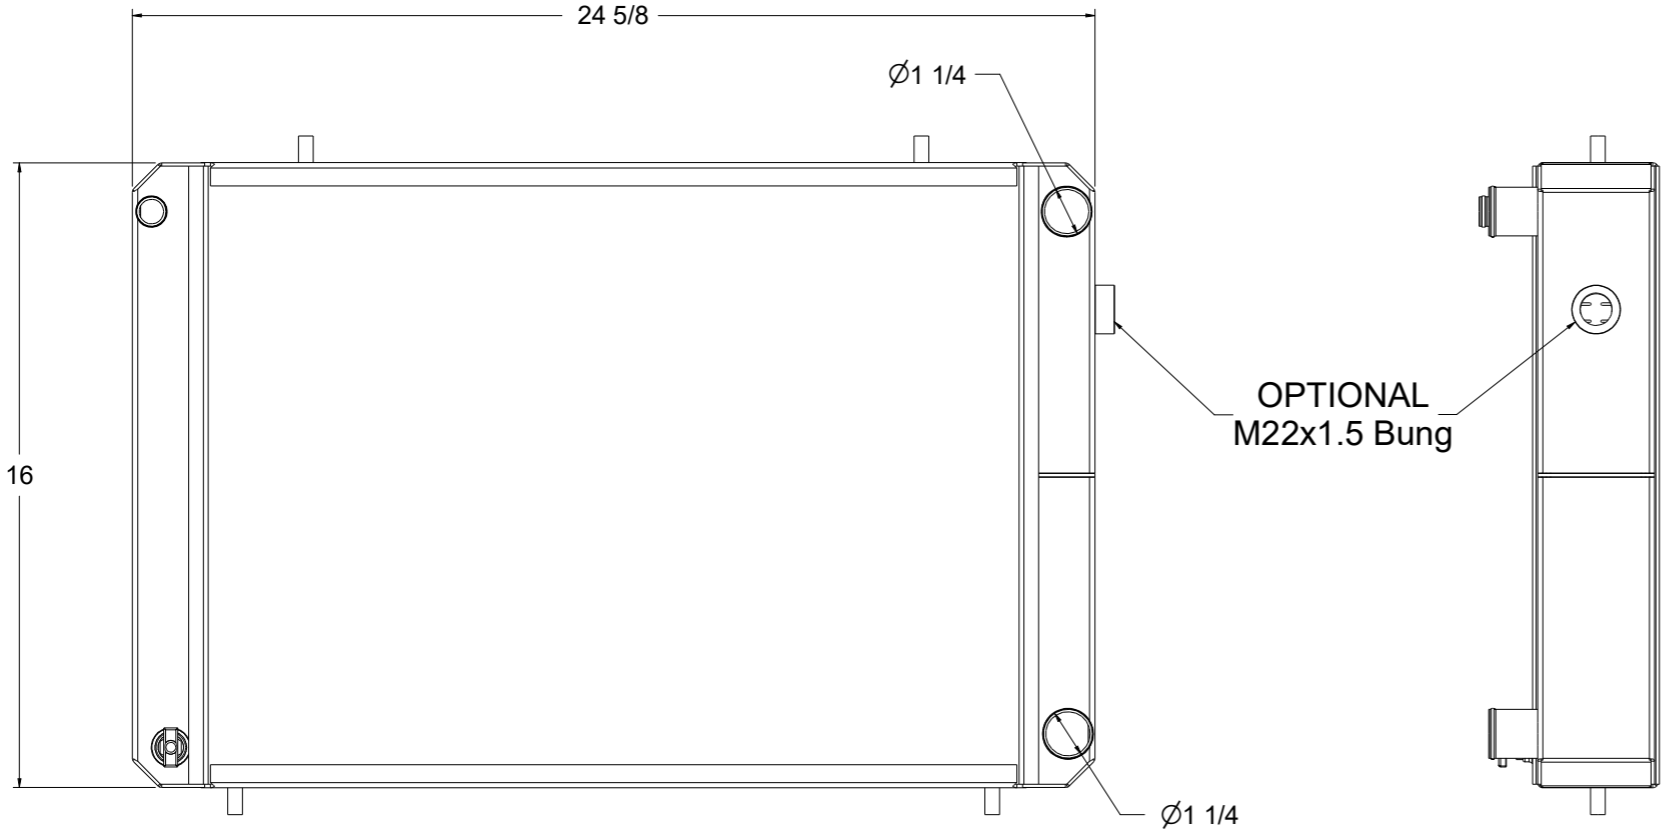

8 7 6 5 4 3 2 1

D

D

SKU #	Transmission	Core Size
1-99017-100	Manual	Standard (2 Rows Of 1" Tubes)
1-99017-200		Upgraded (2 Rows Of 1.25" Tubes)

C

C

B

B