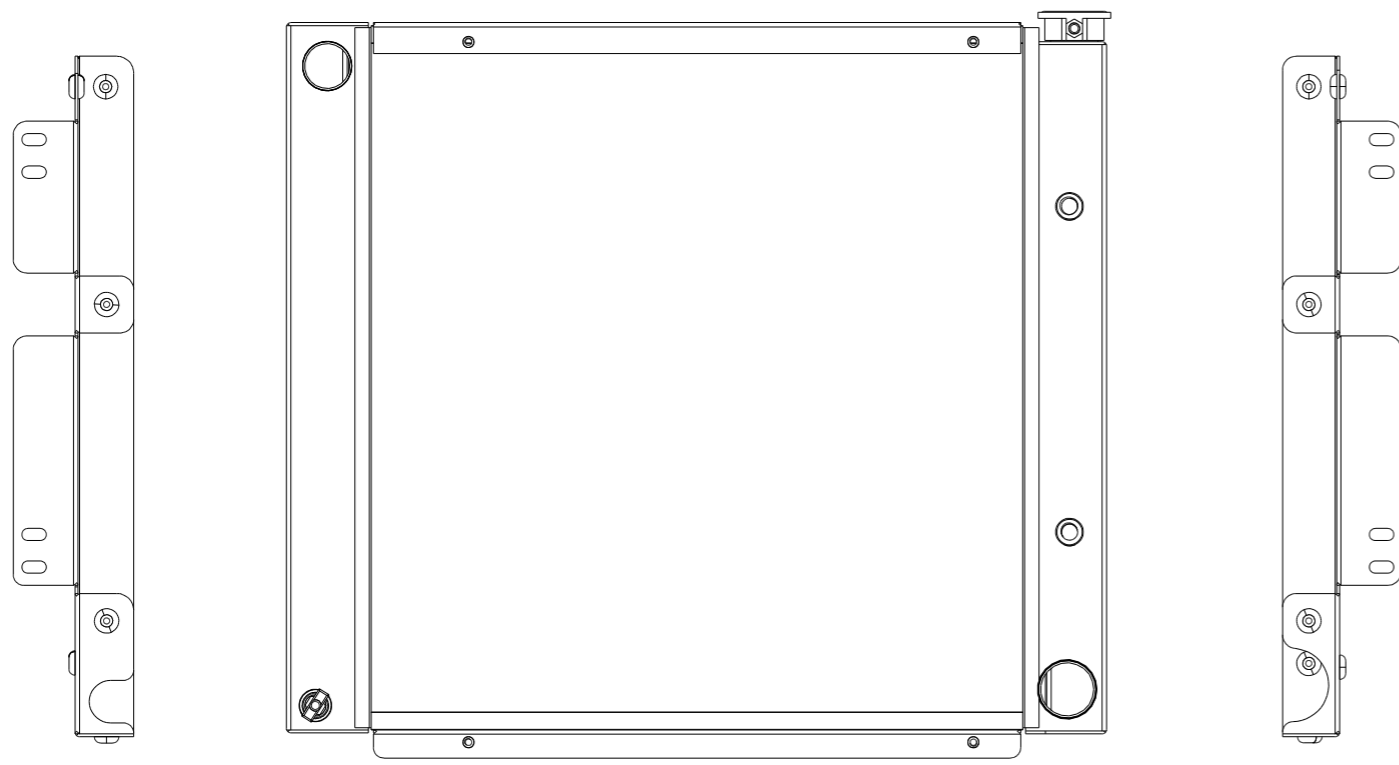

8 7 6 5 4 3 2 1

D

D

C

C

B

B

A

A

Contact Us:
716-655-6760

Part Number
1-139-GM Radiator

8 7 6 5 4 3 2 1