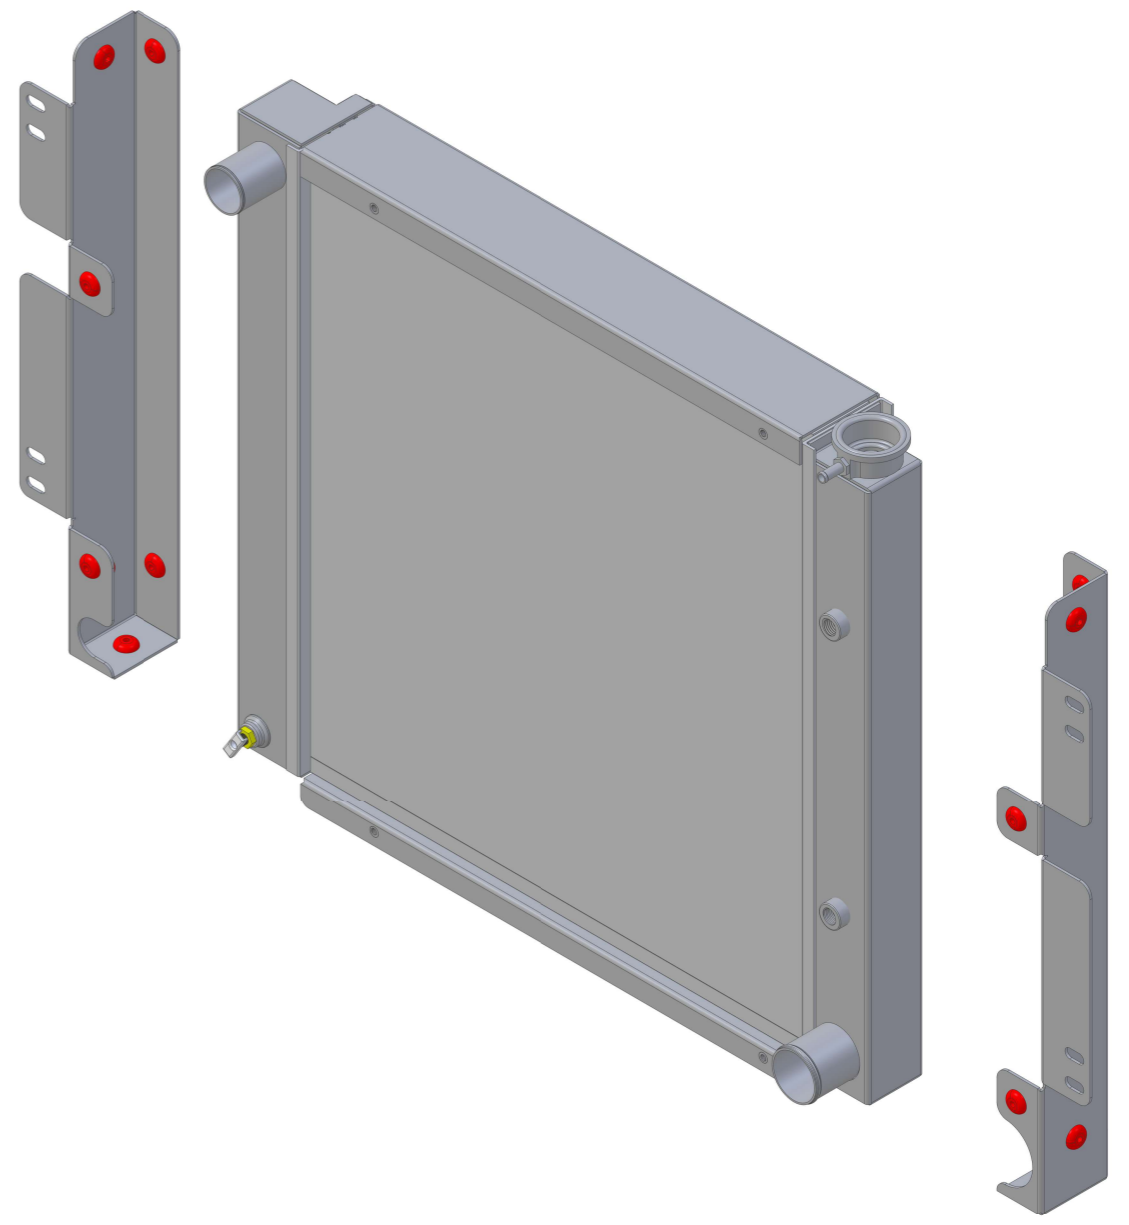

8 7 6 5 4 3 2 1

D

D

C

C

B

B

A

A

Contact Us:
716-655-6760

Part Number
1-139-GM Radiator

8 7 6 5 4 3 2 1