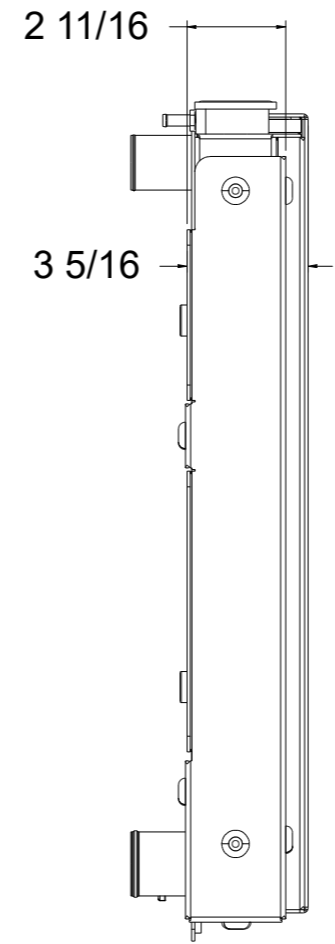

8 7 6 5 4 3 2 1

D

D

C

C

B

B

SKU #	Transmission	Core Size
1-139-100GMRM	Manual	Standard (2 Rows Of 1" Tubes)
1-139-110GMRM	Automatic	
1-139-200GMRM	Manual	Upgraded (2 Rows Of 1.25" Tubes)
1-139-210GMRM	Automatic	

A

A

Contact Us:
716-655-6760

Part Number
1-139-GM Radiator

8 7 6 5 4 3 2 1

8 7 6 5 4 3 2 1

D

D