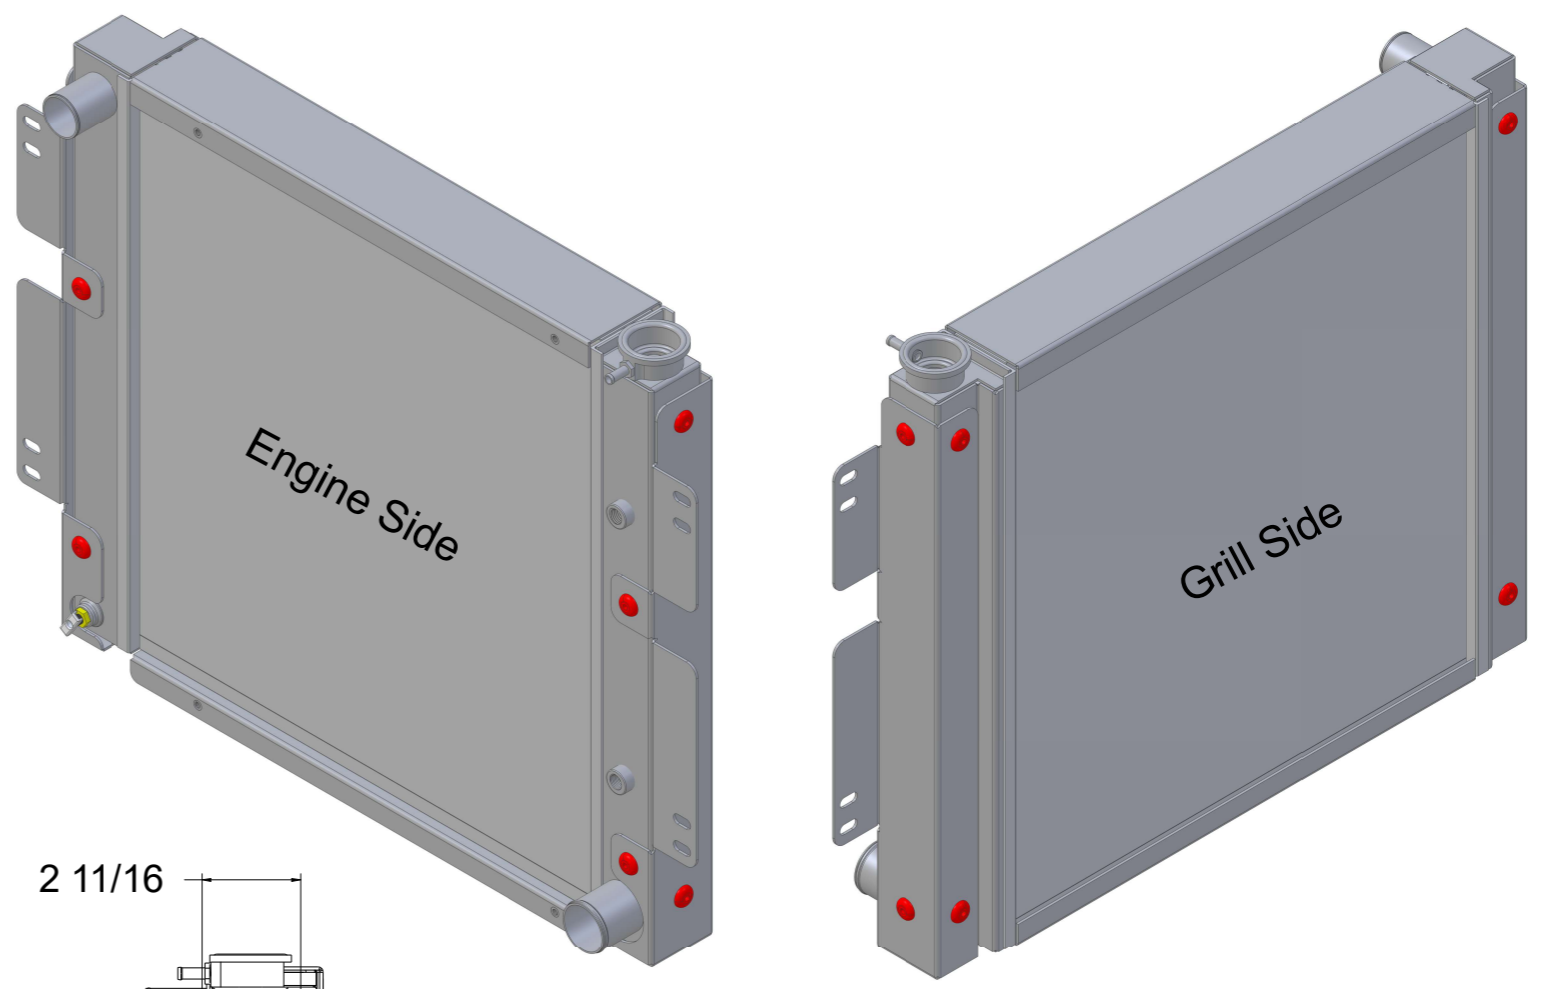

8 7 6 5 4 3 2 1

D

D

C

C

B

B

SKU #	Transmission	Core Size
1-139-100GMRM	Manual	Standard (2 Rows Of 1" Tubes)
1-139-110GMRM	Automatic	
1-139-200GMRM	Manual	Upgraded (2 Rows Of 1.25" Tubes)
1-139-210GMRM	Automatic	