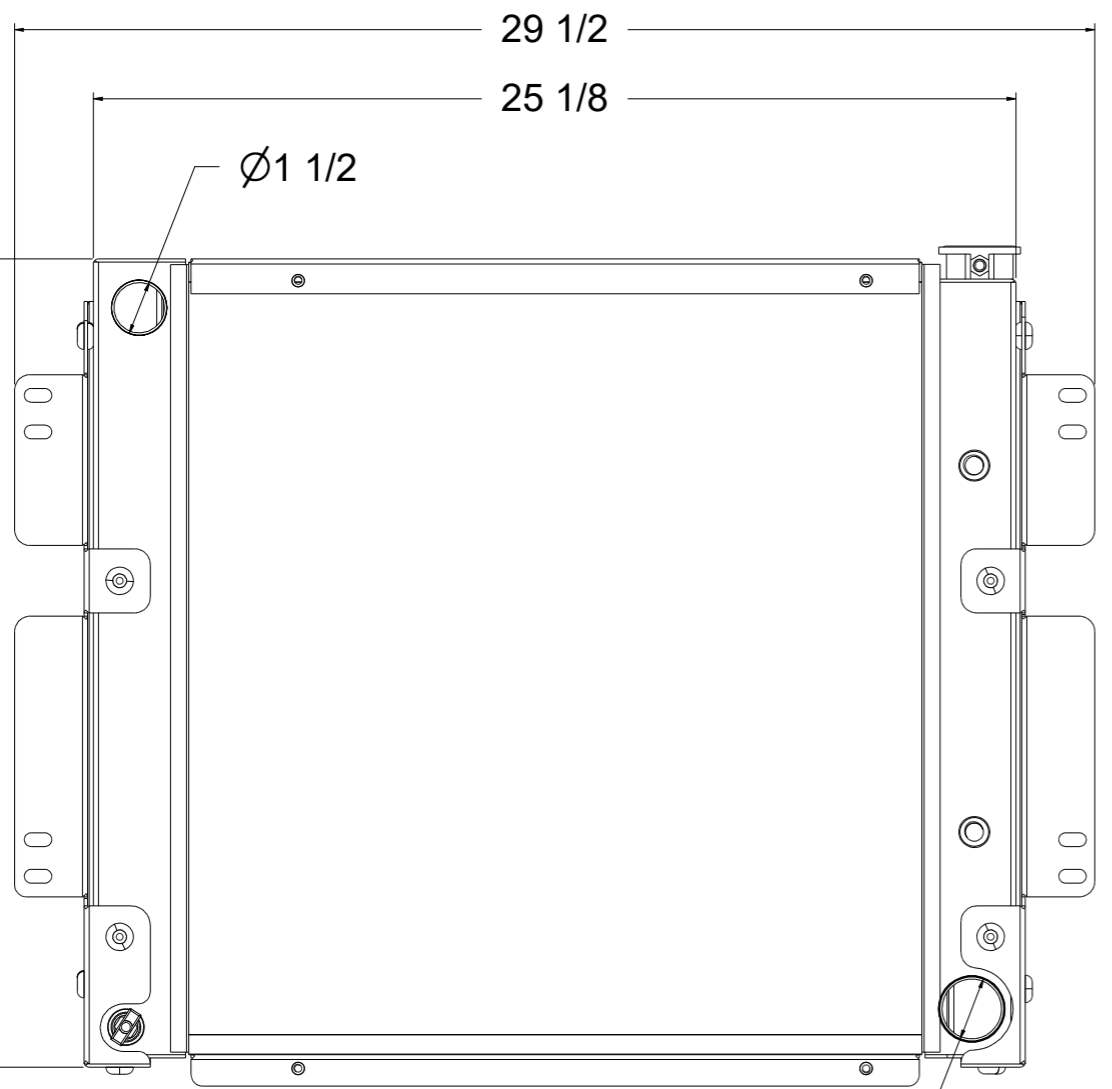

8 7 6 5 4 3 2 1

D

D

C

C

B

B

SKU #	Transmission	Core Size
1-139-100GMRM	Manual	Standard (2 Rows Of 1" Tubes)
1-139-110GMRM	Automatic	
1-139-200GMRM	Manual	Upgraded (2 Rows Of 1.25" Tubes)
1-139-210GMRM	Automatic	