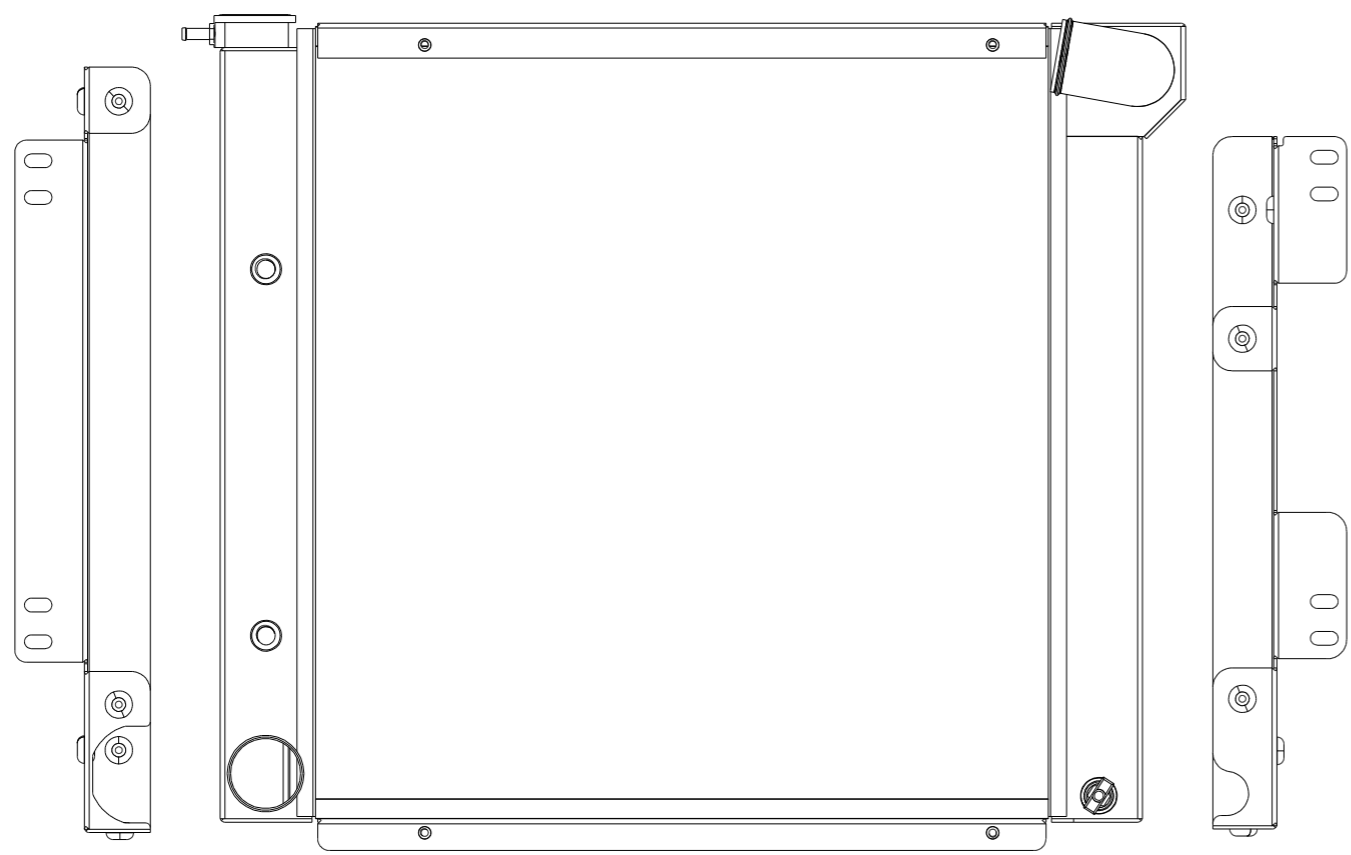

A

A

Wizard
cooling
Custom Aluminum Radiators
www.wizardcooling.com

Contact Us:
716-655-6760

Part Number
1-139-Radiator

8 7 6 5 4 3 2 1