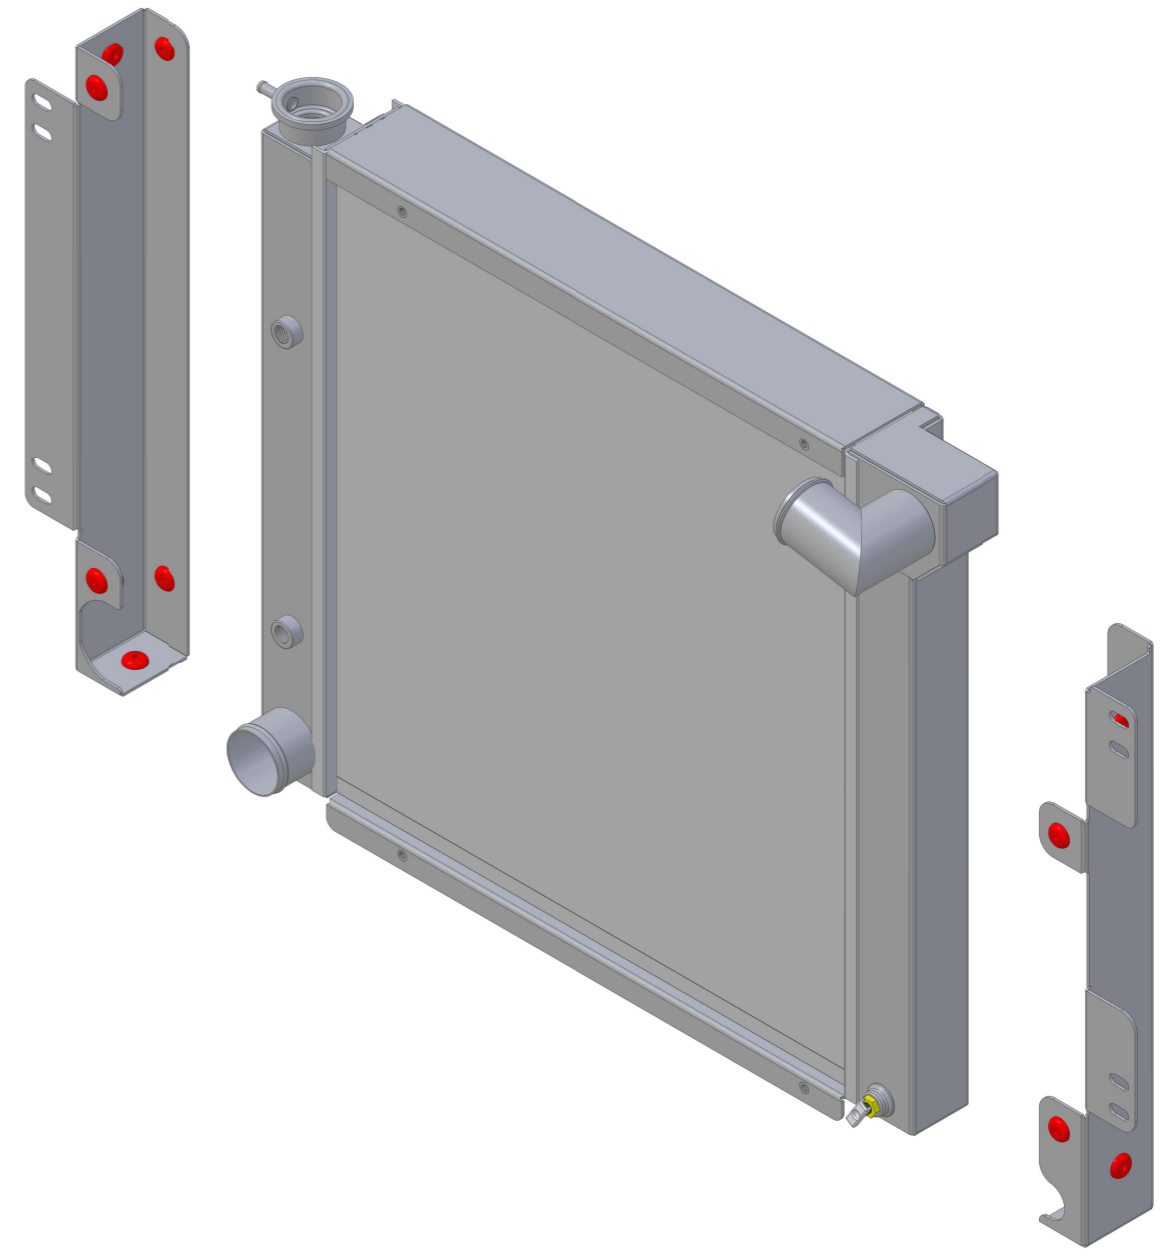

8 7 6 5 4 3 2 1

D

D

C

C

B

B

A

A

Wizard
cooling
Custom Aluminum Radiators
www.wizardcooling.com

Contact Us:
716-655-6760

Part Number
1-139-Radiator

8 7 6 5 4 3 2 1