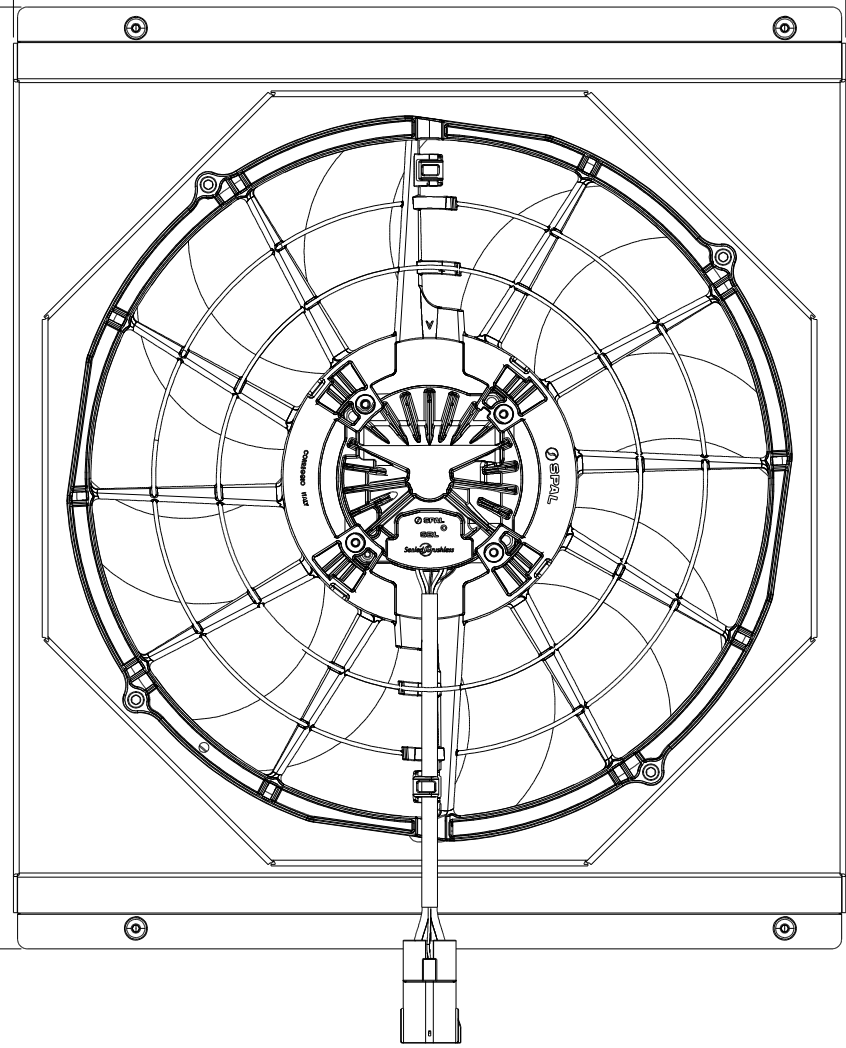

19 7/8

(Fits both 139 & 140 Radiators)

Fan Package SKU#	Fan Type	Dimension "X"
1-139-008BL300	300 Watt Brushless	3.5"
1-139-008BL300	500 Watt Brushless	

Custom Aluminum Radiators
www.wizardcooling.com

Contact Us:
716-655-6760

Part Number
1-139-008BL
(Shroud)