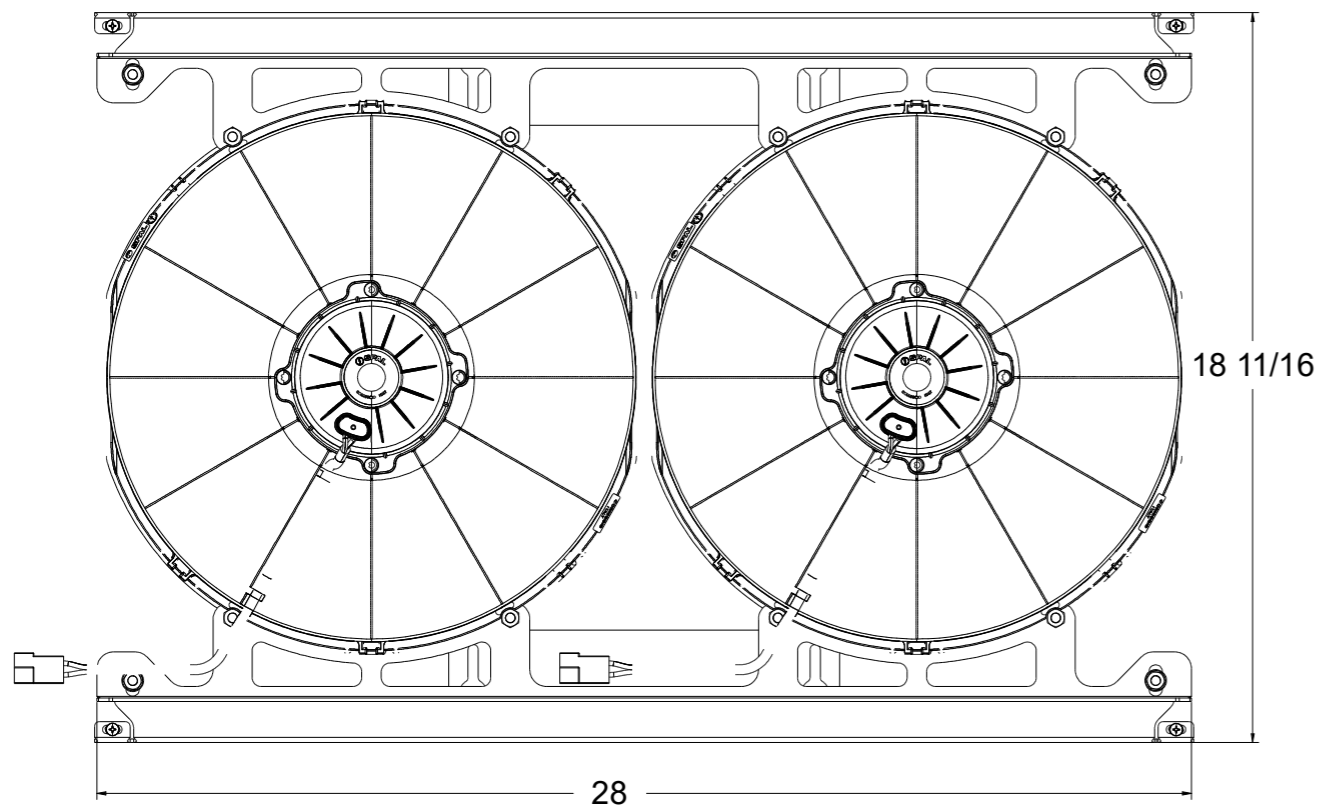

SKU #	Fan Type	Dimension "X"	Core Size	Dimension "Y"
1-361-003LP225	Low Profile	2"	Standard	1 7/16"
1-361-003MD225	Medium Duty	2.5"		
1-361-003HP225	High Performance	3.5"		
1-361-003LP275	Low Profile	2"	Upgraded	1 7/8"
1-361-003MD275	Medium Duty	2.5"		
1-361-003HP275	High Performance	3.5"		