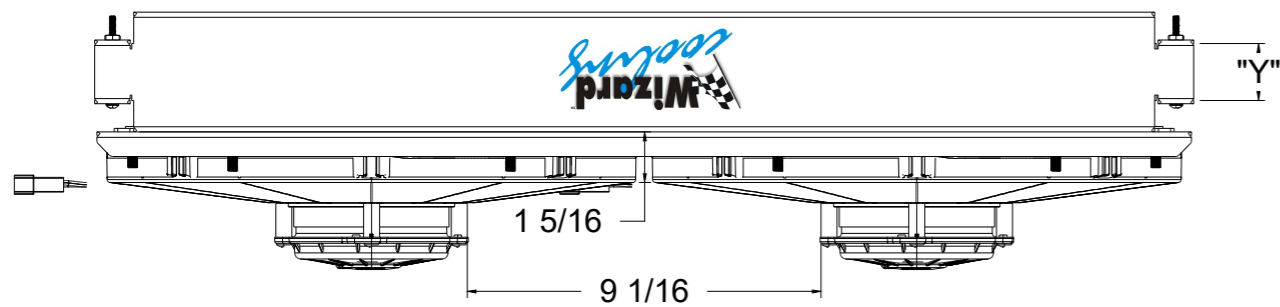

SKU #	Fan Type	Dimension "X"	Core Size	Dimension "Y"
1-361-003LP225	Low Profile	2"	Standard	1 7/16"
1-361-003MD225	Medium Duty	2.5"		
1-361-003HP225	High Performance	3.5"		
1-361-003LP275	Low Profile	2"	Upgraded	1 7/8"
1-361-003MD275	Medium Duty	2.5"		
1-361-003HP275	High Performance	3.5"		