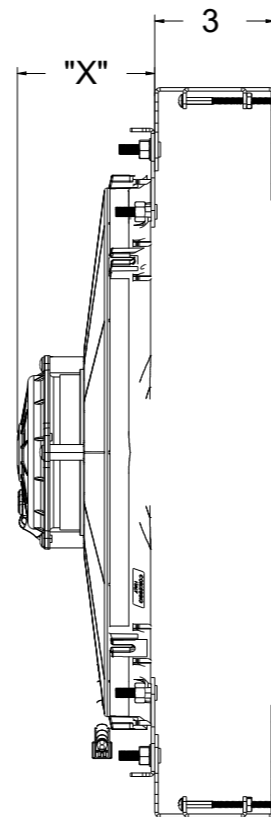

SKU #	Fan Type	Dimension "X"	Core Size	Dimension "Y"
1-361-003LP225	Low Profile	2"	Standard	1 7/16"
1-361-003MD225	Medium Duty	2.5"		
1-361-003HP225	High Performance	3.5"		
1-361-003LP275	Low Profile	2"	Upgraded	1 7/8"
1-361-003MD275	Medium Duty	2.5"		
1-361-003HP275	High Performance	3.5"		