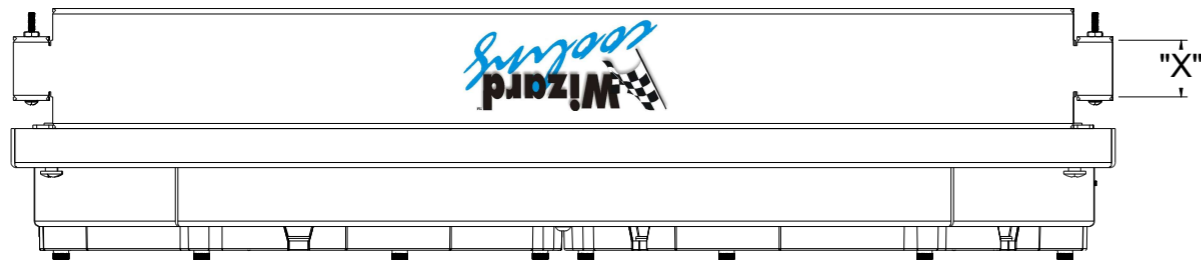

8 7 6 5 4 3 2 1

D
C
B
A

D
C
B
A

Shroud & Fan P/N	Fan Type	Core Size	Dimension "X"
1-361-002BL225	300W Brushless	Standard	1 7/16"
1-361-002BL275		Upgraded	1 7/8"

Wizard
cooling
Custom Aluminum Radiators
www.wizardcooling.com