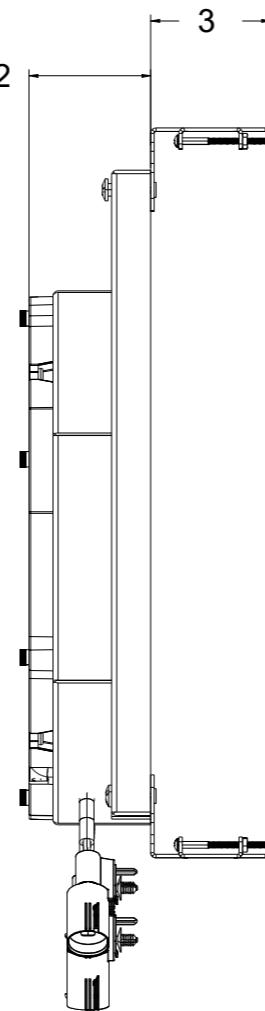

8 7 6 5 4 3 2 1

D
C
B
A

D
C
B
A

Shroud & Fan P/N	Fan Type	Core Size	Dimension "X"
1-361-002BL225	300W Brushless	Standard	1 7/16"
1-361-002BL275		Upgraded	1 7/8"

Wizard
cooling
Custom Aluminum Radiators
www.wizardcooling.com

Contact Us:
716-655-6760

Part Number
1-361-002BL (12" Fans)
&
1-361-Channels

8 7 6 5 4 3 2 1