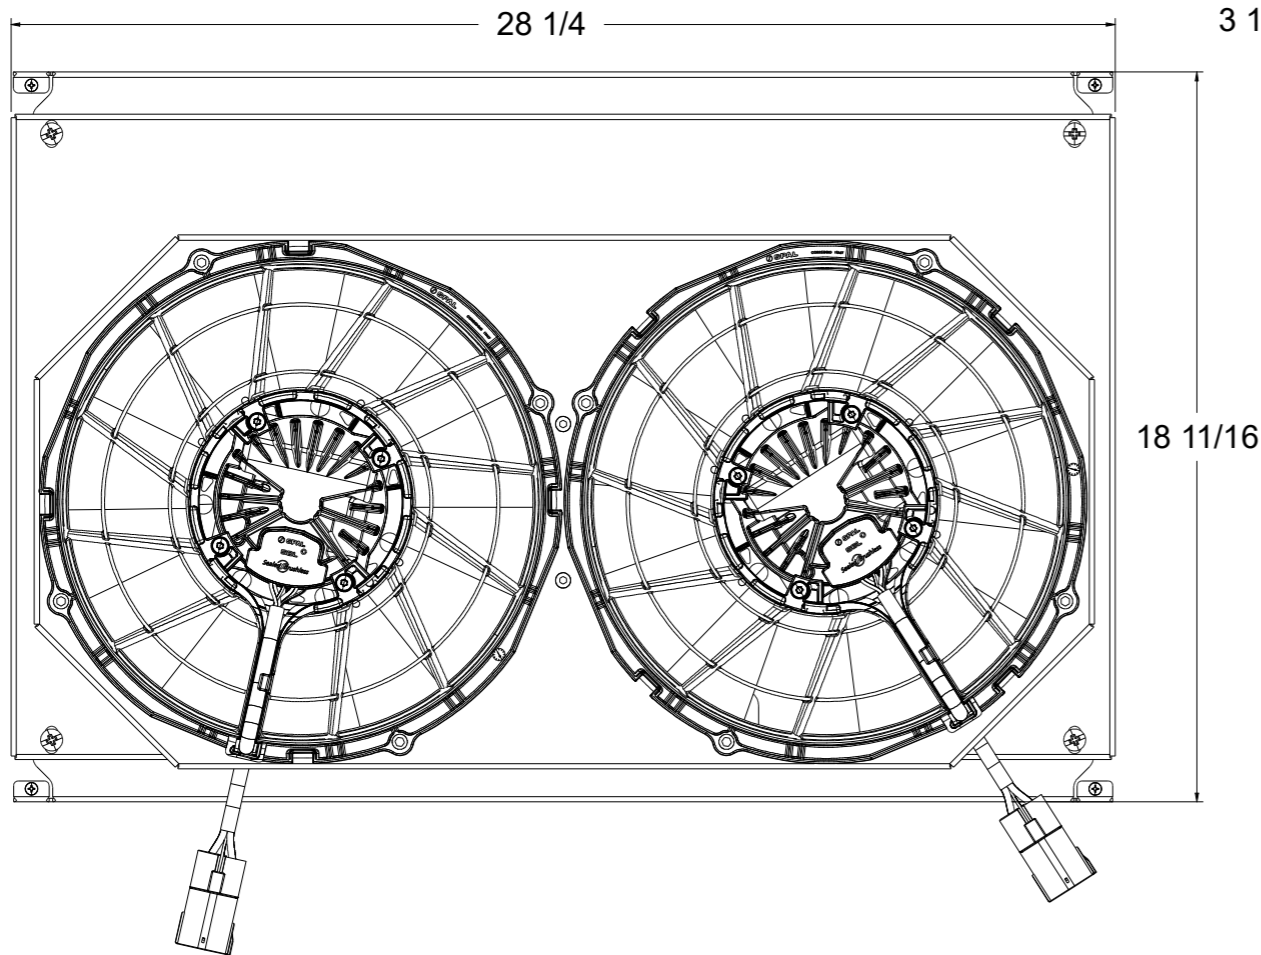

8 7 6 5 4 3 2 1

D
C
B
A

D
C
B
A

Shroud & Fan P/N	Fan Type	Core Size	Dimension "X"
1-361-002BL225	300W Brushless	Standard	1 7/16"
1-361-002BL275		Upgraded	1 7/8"

Wizard
cooling
Custom Aluminum Radiators
www.wizardcooling.com

Contact Us:
716-655-6760

Part Number
1-361-002BL (12" Fans)
&
1-361-Channels

8 7 6 5 4 3 2 1