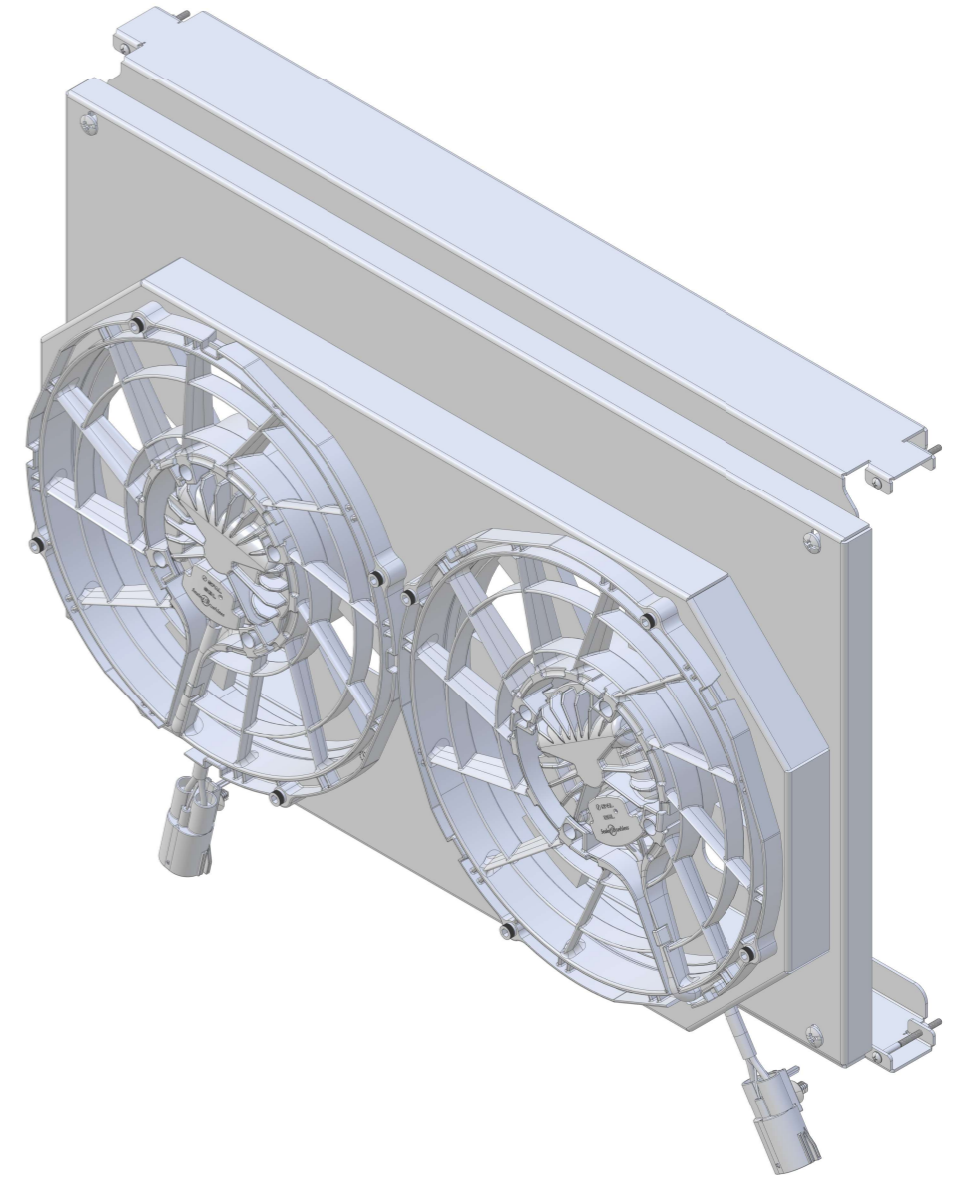

8 7 6 5 4 3 2 1

D
C
B
A

D
C
B
A

Shroud & Fan P/N	Fan Type	Core Size	Dimension "X"
1-361-002BL225	300W Brushless	Standard	1 7/16"
1-361-002BL275		Upgraded	1 7/8"

Wizard
cooling
Custom Aluminum Radiators
www.wizardcooling.com

Contact Us:
716-655-6760

Part Number
1-361-002BL (12" Fans)
&
1-361-Channels

8 7 6 5 4 3 2 1