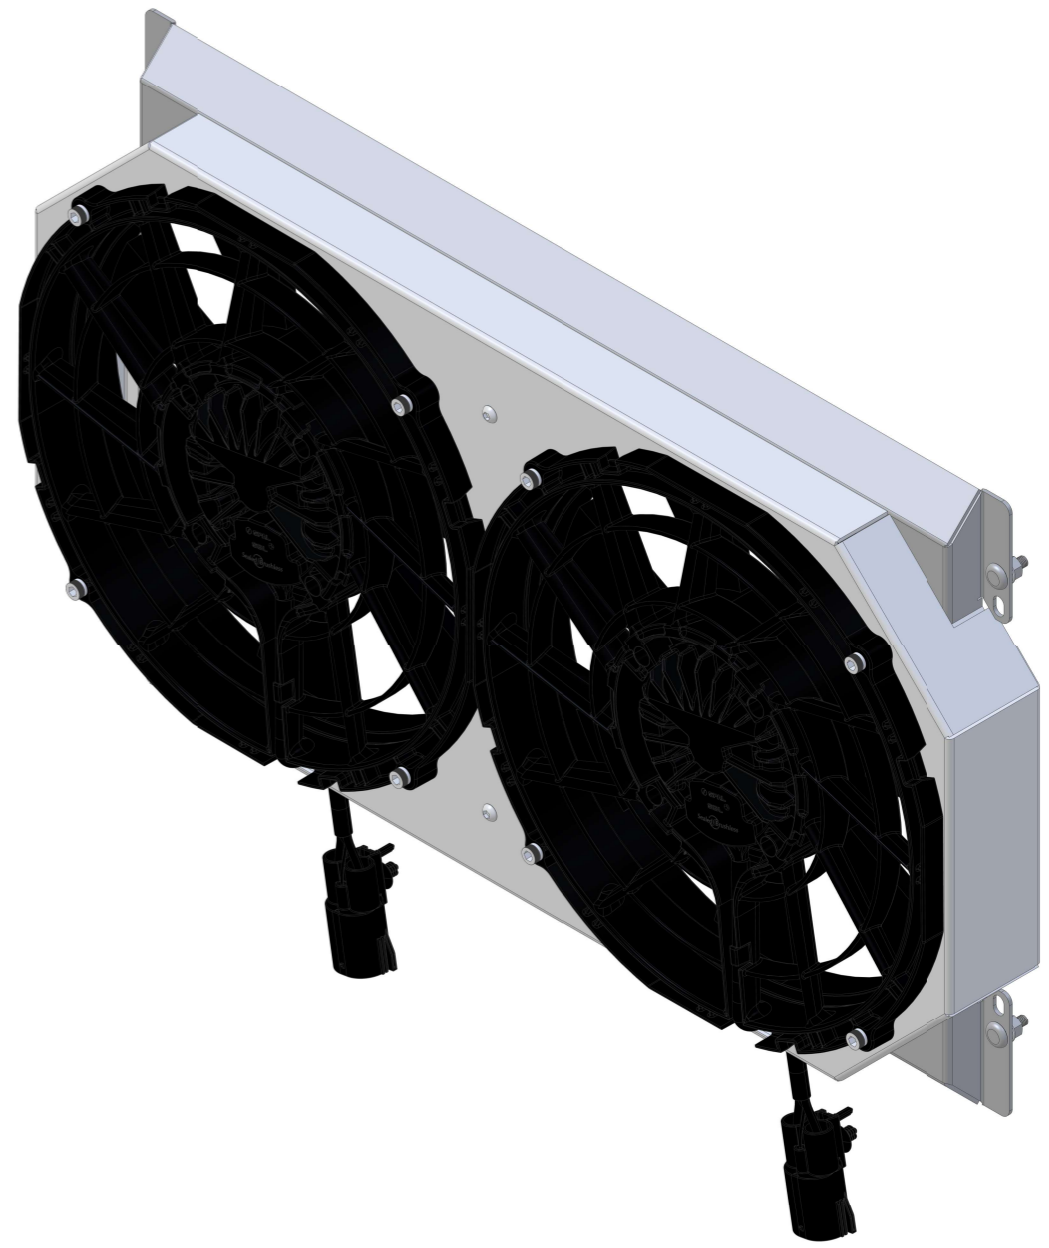

8 7 6 5 4 3 2 1

D

C

26 5/8

25 1/16

B

15 3/8

A

8 7 6 5 4 3 2 1

3 1/2"

D

C

B

A

Wizard
cooling

Custom Aluminum Radiators